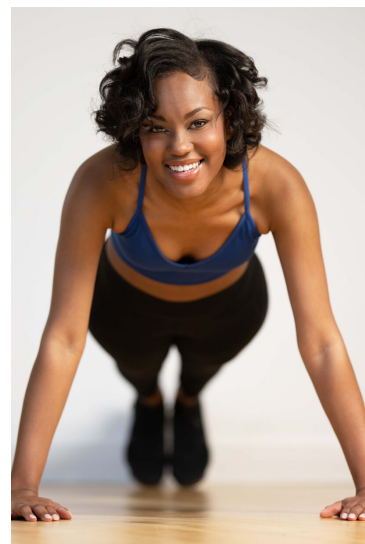

# AA'JAE'NAE CUTTS

HEIGHT 5'7"

HAIR Brown

DRESS 5

BUST 32"

WAIST 26"

EYES Brown

HIPS 38