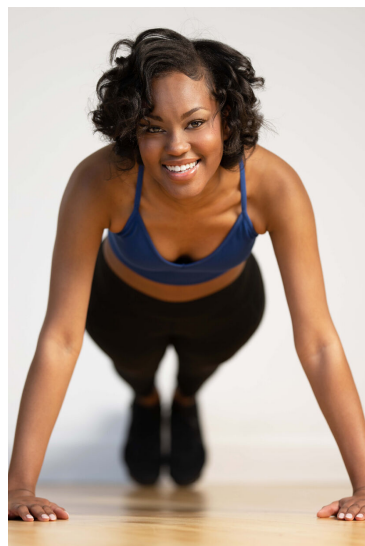

AA'JAE'NAE CUTTS

HEIGHT 5'7"

HAIR Brown

DRESS 5

BUST 32"

WAIST 26"

EYES Brown

HIPS 38