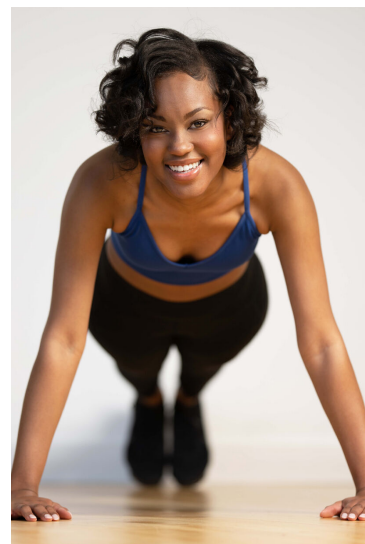

AA'JAE'NAE CUTTS

HEIGHT 5'7"

HAIR Brown

DRESS 5

BUST 32"

WAIST 26"

EYES Brown

HIPS 38