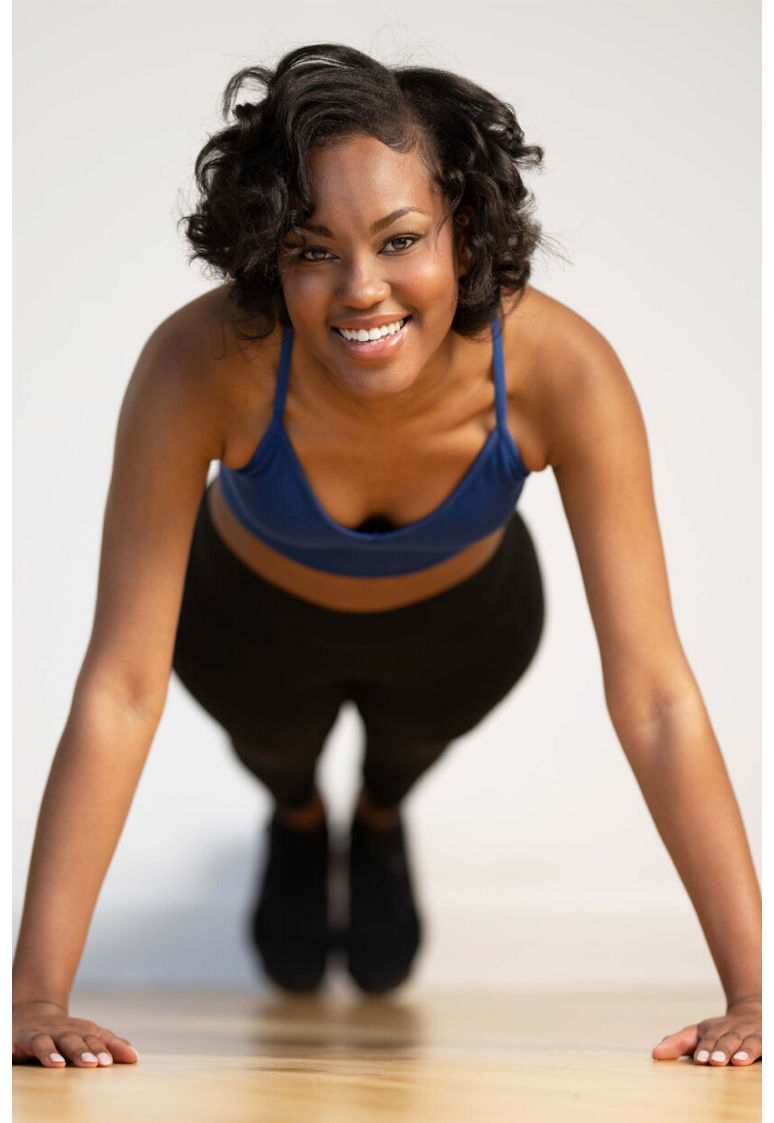

AA'JAE'NAE CUTTS

HEIGHT 5'7"
DRESS 5
WAIST 26"
HIPS 38
BUST 32"
SHOE 9
HAIR Brown
EYES Brown

PMTM

AA'JAE'NAE CUTTS

HEIGHT 5'7"
DRESS 5
WAIST 26"
HIPS 38
BUST 32"
SHOE 9
HAIR Brown
EYES Brown

PMTM

AA'JAE'NAE CUTTS

HEIGHT 5'7"
DRESS 5
WAIST 26"
HIPS 38
BUST 32"
SHOE 9
HAIR Brown
EYES Brown

PMTM

AA'JAE'NAE CUTTS

HEIGHT 5'7"
DRESS 5
WAIST 26"
HIPS 38
BUST 32"
SHOE 9
HAIR Brown
EYES Brown

PMTM

AA'JAE'NAE CUTTS

HEIGHT	5'7"
DRESS	5
WAIST	26"
HIPS	38
BUST	32"
SHOE	9
HAIR	Brown
EYES	Brown