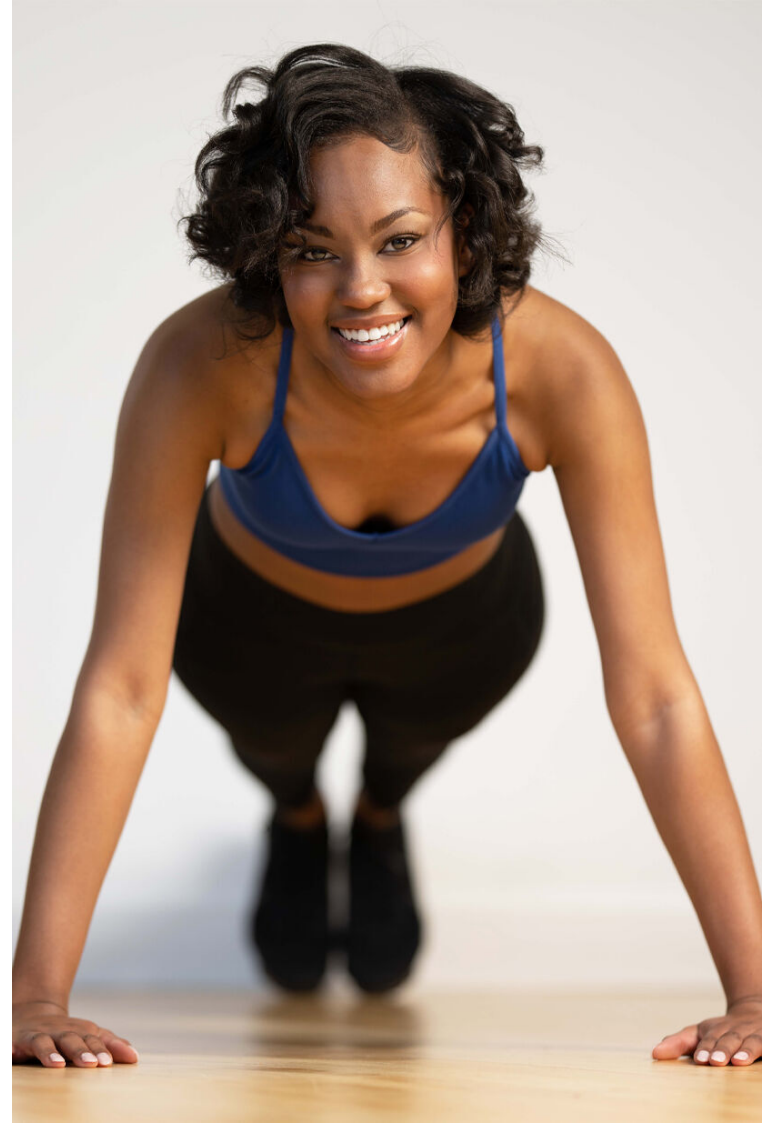

# AA'JAE'NAE CUTTS

HEIGHT 5'7"  
DRESS 5  
WAIST 26"  
HIPS 38  
BUST 32"  
SHOE 9  
HAIR Brown  
EYES Brown

**PMTM**