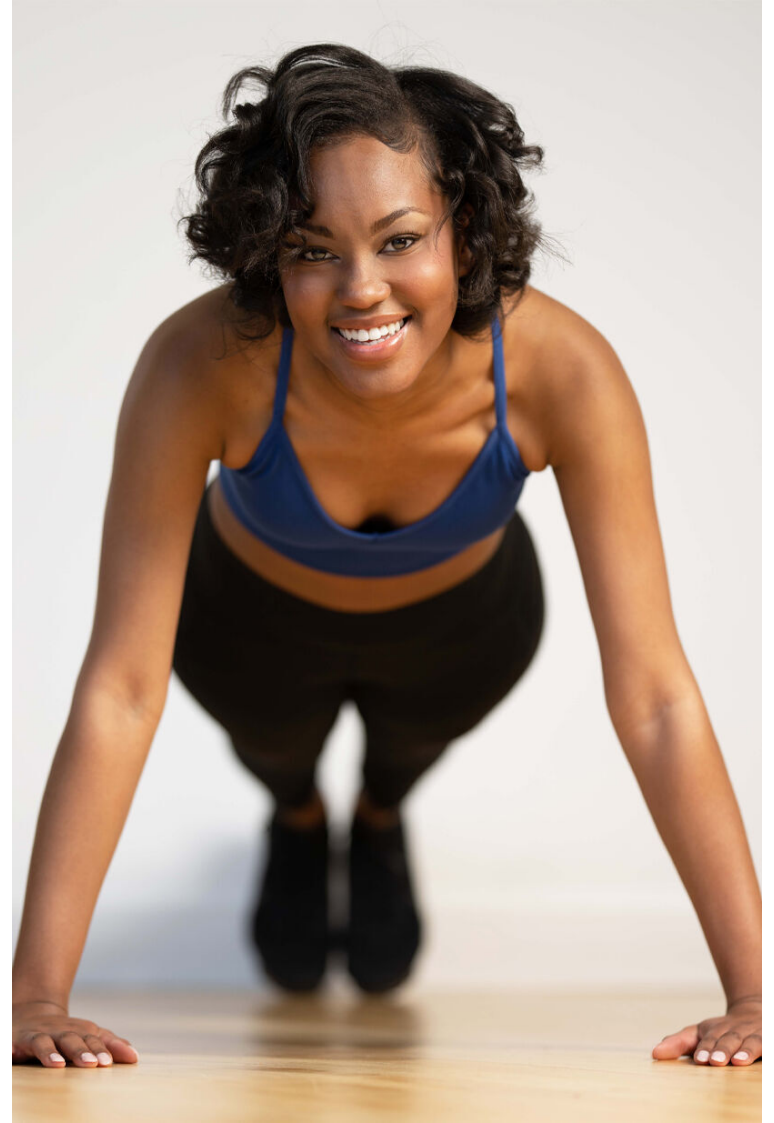

AA'JAE'NAE CUTTS

HEIGHT 5'7"
DRESS 5
WAIST 26"
HIPS 38
BUST 32"
SHOE 9
HAIR Brown
EYES Brown

PMTM