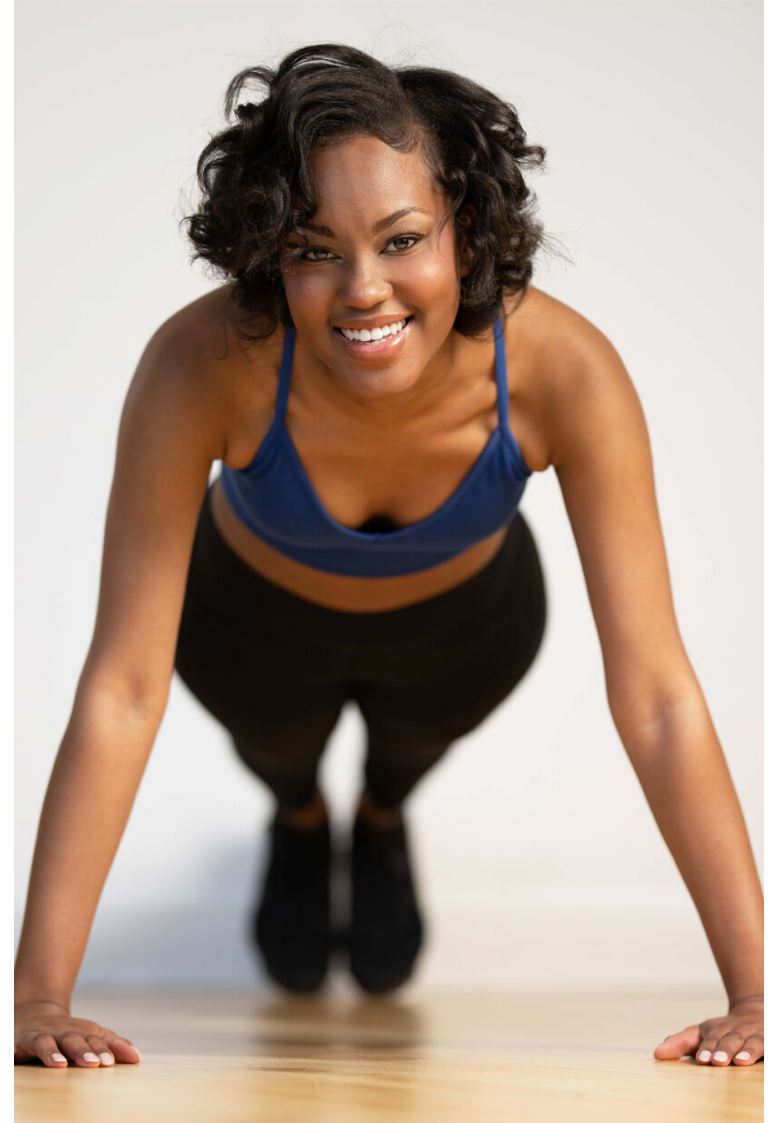

AA'JAE'NAE CUTTS

HEIGHT 5'7"
DRESS 5
WAIST 26"
HIPS 38
BUST 32"
SHOE 9
HAIR Brown
EYES Brown

PMTM