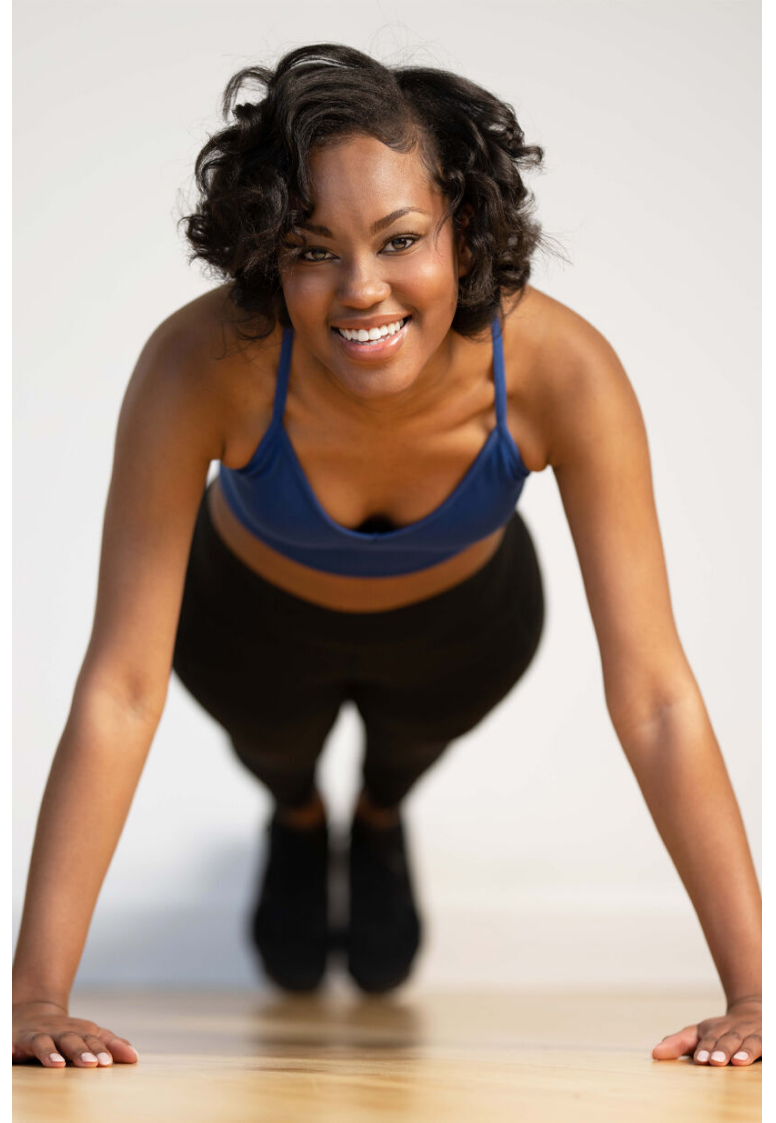

AA'JAE'NAE CUTTS

HEIGHT 5'7"
DRESS 5
WAIST 26"
HIPS 38
BUST 32"
SHOE 9
HAIR Brown
EYES Brown

PMTM