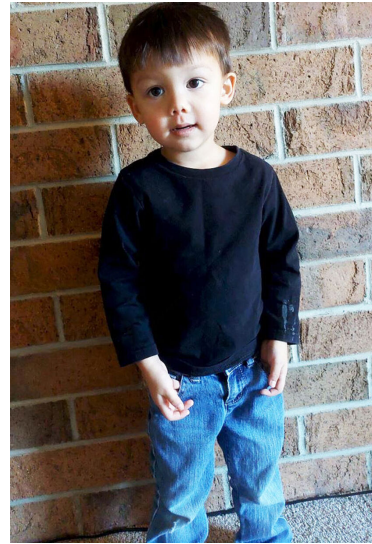

# AIDEN CHEN

HEIGHT	3'2"	WAIST	-"
HAIR	Brown	EYES	Brown
CHILDREN SIZE	4T		
SHOE	11		

**PMTM**