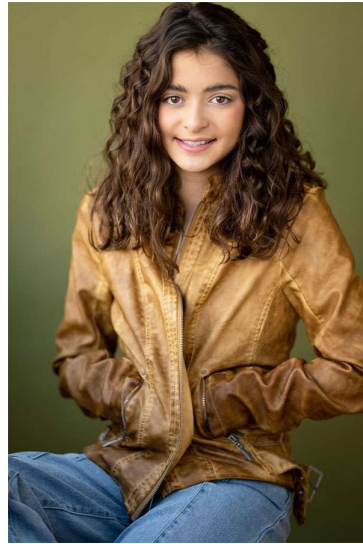

# BAYA ROJEK

HEIGHT 5'3"

HAIR Brown

DRESS 0

BUST 30"

WAIST 24"

EYES Brown

HIPS 32

SHOE 7

**PMTM**