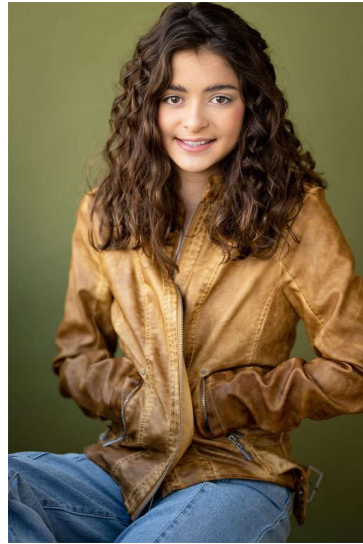

BAYA ROJEK

HEIGHT 5'3"

HAIR Brown

DRESS 0

BUST 30"

WAIST 24"

EYES Brown

HIPS 32