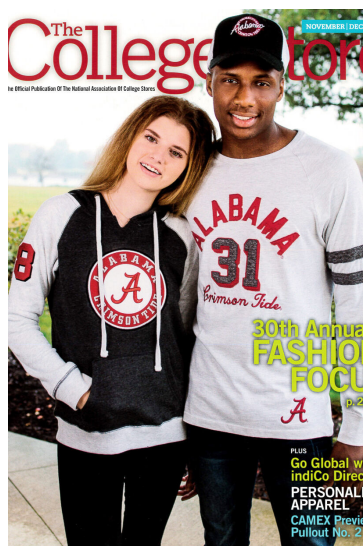

ANTHONY HAYWOOD

HEIGHT 6'3"
HAIR Brown
SUIT 40
SHIRT 16x36

WAIST 30"
EYES Brown
INSEAM 34"
SHOE 13

PMTM

ANTHONY HAYWOOD

HEIGHT 6'3"
HAIR Brown
SUIT 40
SHIRT 16x36

WAIST 30"
EYES Brown
INSEAM 34"
SHOE 13

PMTM