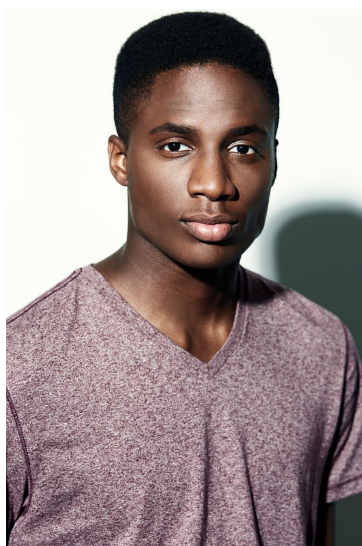

ANTHONY HAYWOOD

HEIGHT 6'3"
HAIR Brown
SUIT 40
SHIRT 16x36

WAIST 30"
EYES Brown
INSEAM 34"
SHOE 13

PMTM

ANTHONY HAYWOOD

HEIGHT 6'3"
HAIR Brown
SUIT 40
SHIRT 16x36

WAIST 30"
EYES Brown
INSEAM 34"
SHOE 13

PMTM