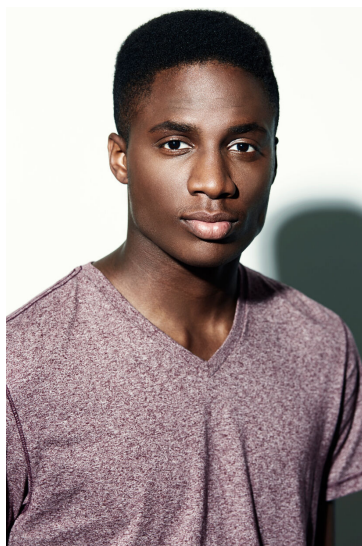

# ANTHONY HAYWOOD

HEIGHT 6'3"  
HAIR Brown  
SUIT 40  
SHIRT 16x36

WAIST 30"  
EYES Brown  
INSEAM 34"  
SHOE 13

# ANTHONY HAYWOOD

HEIGHT	6'3"	WAIST	30"
HAIR	Brown	EYES	Brown
SUIT	40	INSEAM	34"
SHIRT	16x36	SHOE	13