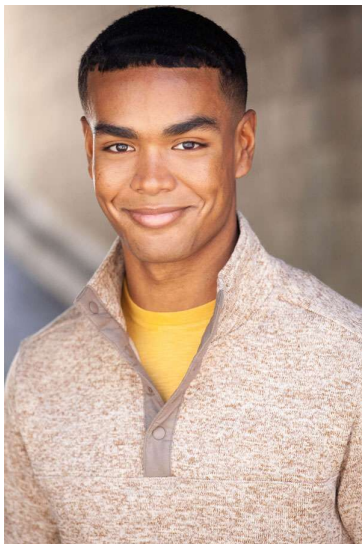

CARLOS ENIS

HEIGHT 6'2"
HAIR Black
SUIT 40
SHIRT 15x33

WAIST 32"
EYES Brown
INSEAM 32"
SHOE 12

PMTM