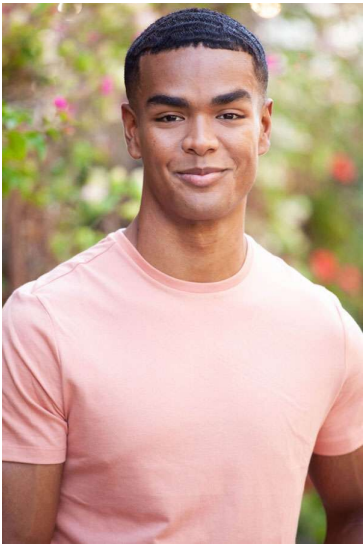

CARLOS ENIS

HEIGHT 6'2"
HAIR Black
SUIT 40
SHIRT 15x33

WAIST 32"
EYES Brown
INSEAM 32"
SHOE 12

PMTM