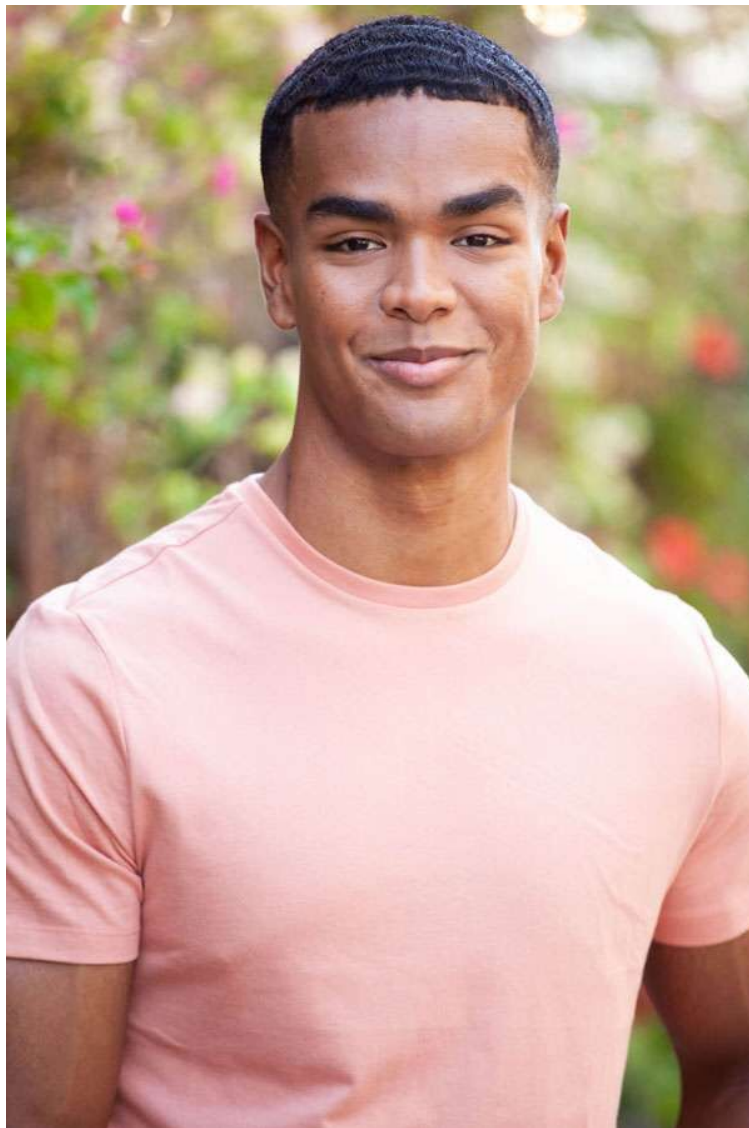

CARLOS ENIS

HEIGHT 6'2"
SUIT 40
WAIST 32"
INSEAM 32"
SHIRT 15x33
SHOE 12
HAIR Black
EYES Brown

PMTM