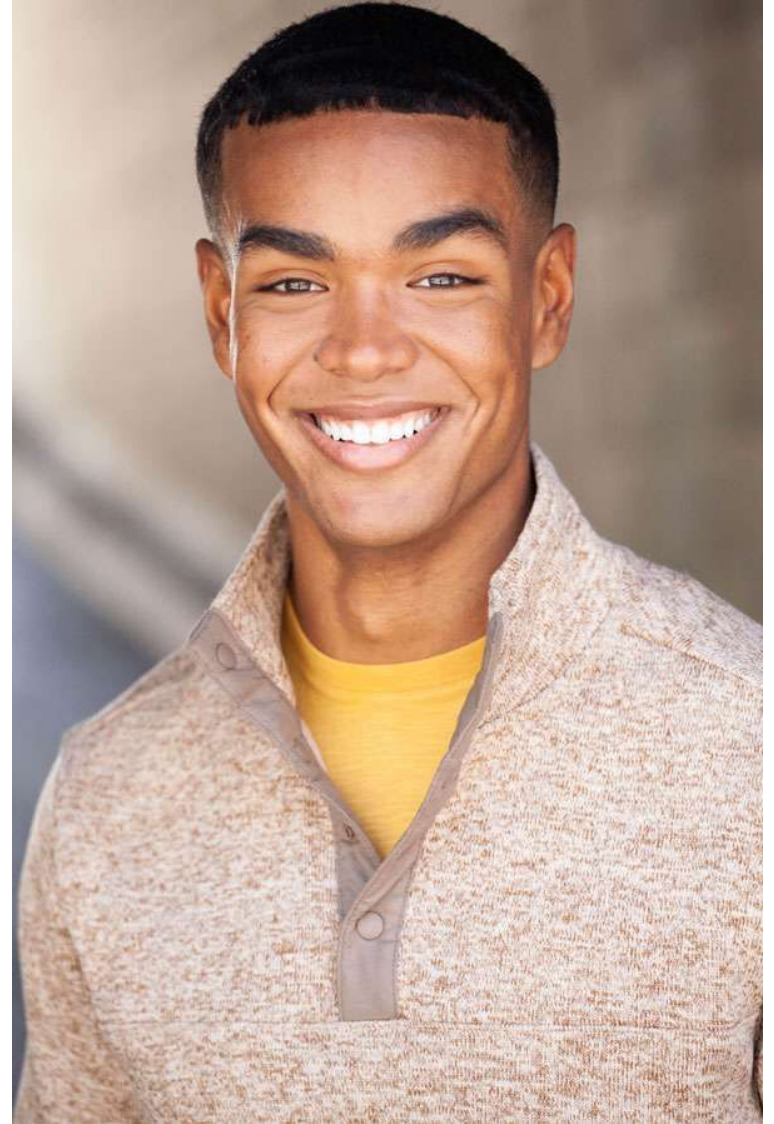

CARLOS ENIS

HEIGHT 6'2"
SUIT 40
WAIST 32"
INSEAM 32"
SHIRT 15x33
SHOE 12
HAIR Black
EYES Brown

PMTM