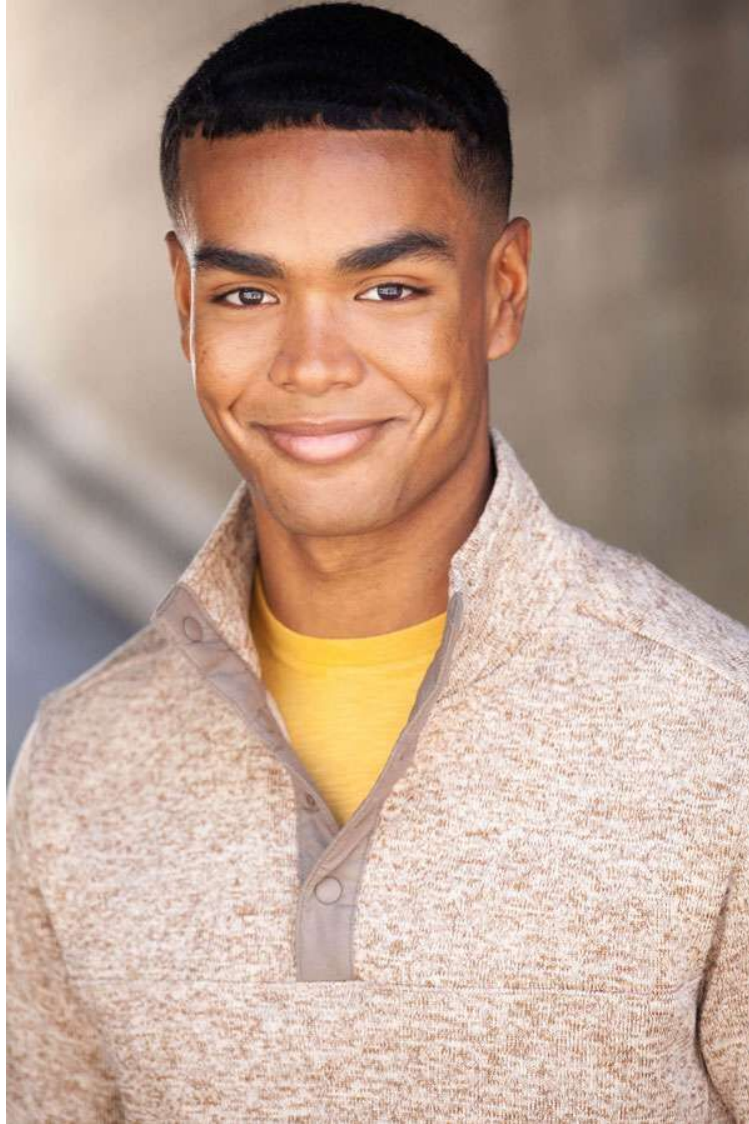

CARLOS ENIS

HEIGHT 6'2"
SUIT 40
WAIST 32"
INSEAM 32"
SHIRT 15x33
SHOE 12
HAIR Black
EYES Brown

PMTM