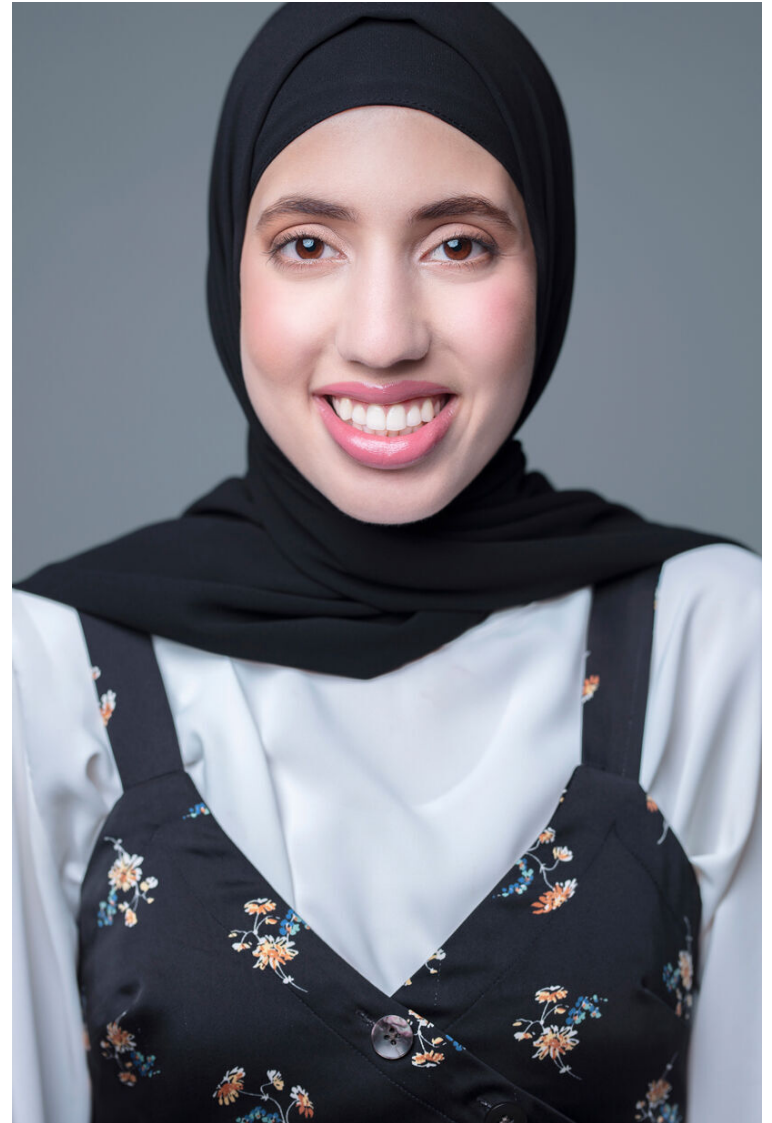

ABRAR GHAZY

HEIGHT 5'7"
WAIST 24"
HIPS 34
BUST 31"
SHOE 8
HAIR Brown
EYES Brown

PMTM