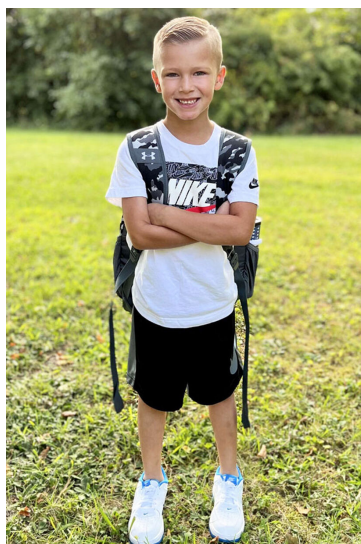

# ALEC CONNER

HEIGHT	3'9"	WAIST	-"
HAIR	Blonde	EYES	Blue
CHILDREN SIZE	8		
SHOE	1		

**PMTM**