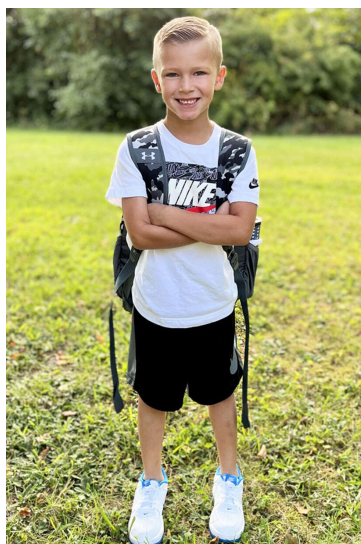

ALEC CONNER

HEIGHT	3'9"	WAIST	-"
HAIR	Blonde	EYES	Blue
CHILDREN SIZE	8		
SHOE	1		

PMTM