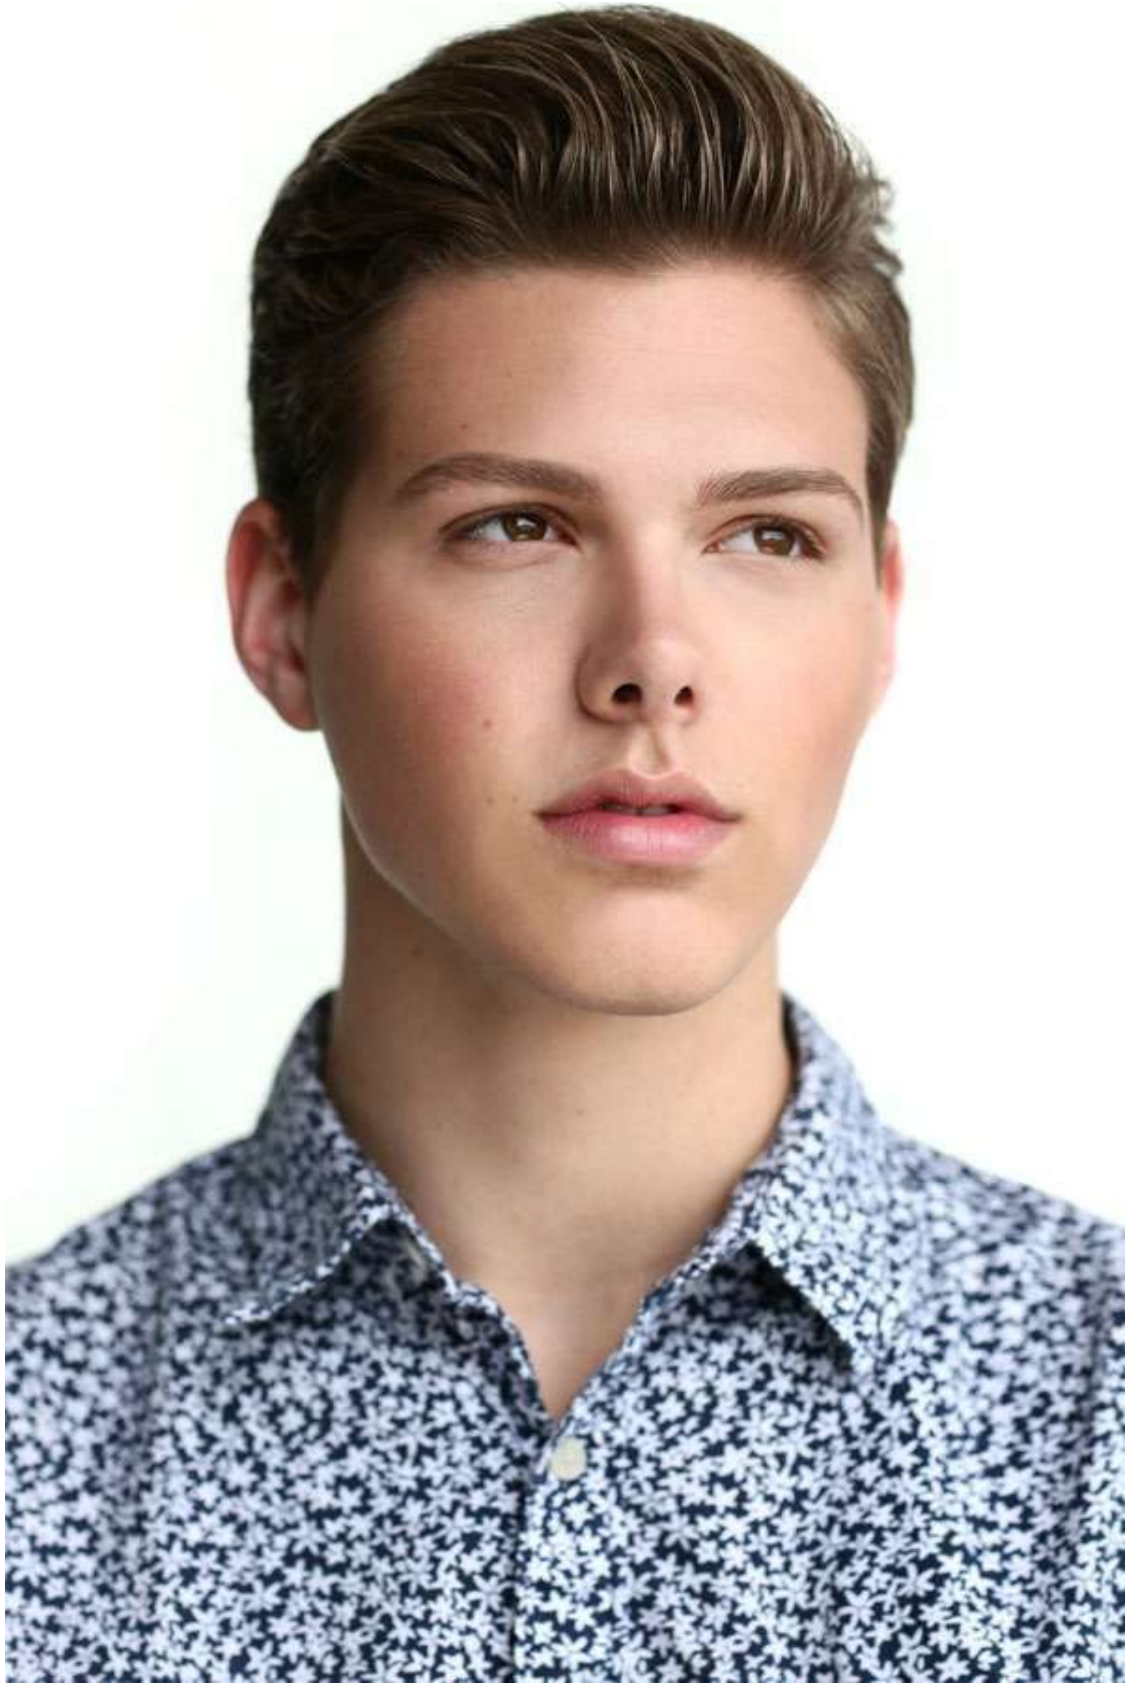

KEITH OYLER

HEIGHT	6'2"	WAIST	32"
HAIR	Blonde	EYES	Hazel
SUIT	40	INSEAM	32"
SHIRT	16x34	SHOE	10

PMTM

KEITH OYLER

HEIGHT	6'2"	WAIST	32"
HAIR	Blonde	EYES	Hazel
SUIT	40	INSEAM	32"
SHIRT	16x34	SHOE	10

PMTM

KEITH OYLER

HEIGHT	6'2"	WAIST	32"
HAIR	Blonde	EYES	Hazel
SUIT	40	INSEAM	32"
SHIRT	16x34	SHOE	10

PMTM

KEITH OYLER

HEIGHT 6'2"

HAIR Blonde

SUIT 40

SHIRT 16x34

WAIST 32"

EYES Hazel

INSEAM 32"

SHOE 10

PMTM

KEITH OYLER

HEIGHT	6'2"	WAIST	32"
HAIR	Blonde	EYES	Hazel
SUIT	40	INSEAM	32"
SHIRT	16x34	SHOE	10

PMTM

KEITH OYLER