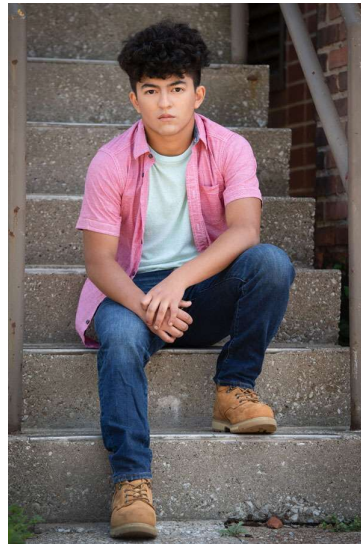

BRAEDEN PEER

HEIGHT 5'1"
HAIR Black
SUIT 18
SHIRT 14x32

WAIST 30"
EYES Brown
INSEAM 27"
SHOE 7

PMTM