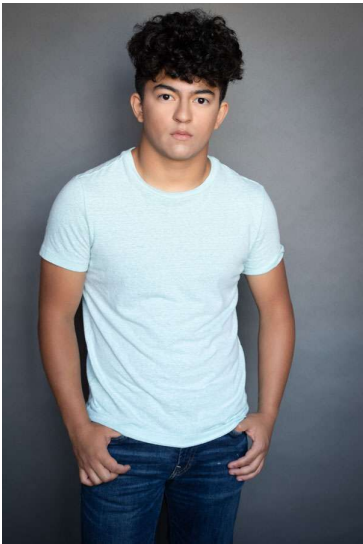

BRAEDEN PEER

HEIGHT 5'1"
HAIR Black
SUIT 18
SHIRT 14x32

WAIST 30"
EYES Brown
INSEAM 27"
SHOE 7

PMTM