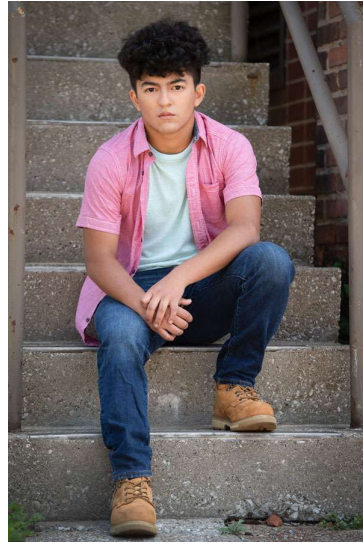

# BRAEDEN PEER

HEIGHT 5'1"  
HAIR Black  
SUIT 18  
SHIRT 14x32

WAIST 30"  
EYES Brown  
INSEAM 27"  
SHOE 7

**PMTM**