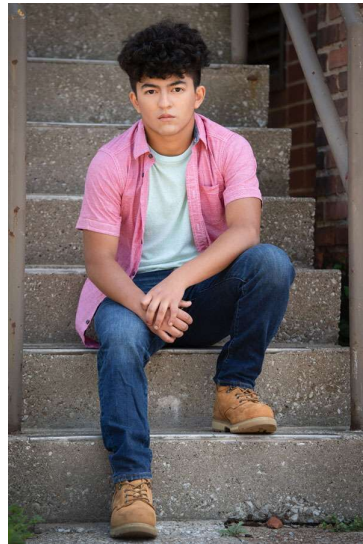

BRAEDEN PEER

HEIGHT 5'1"
HAIR Black
SUIT 18
SHIRT 14x32

WAIST 30"
EYES Brown
INSEAM 27"
SHOE 7

PMTM