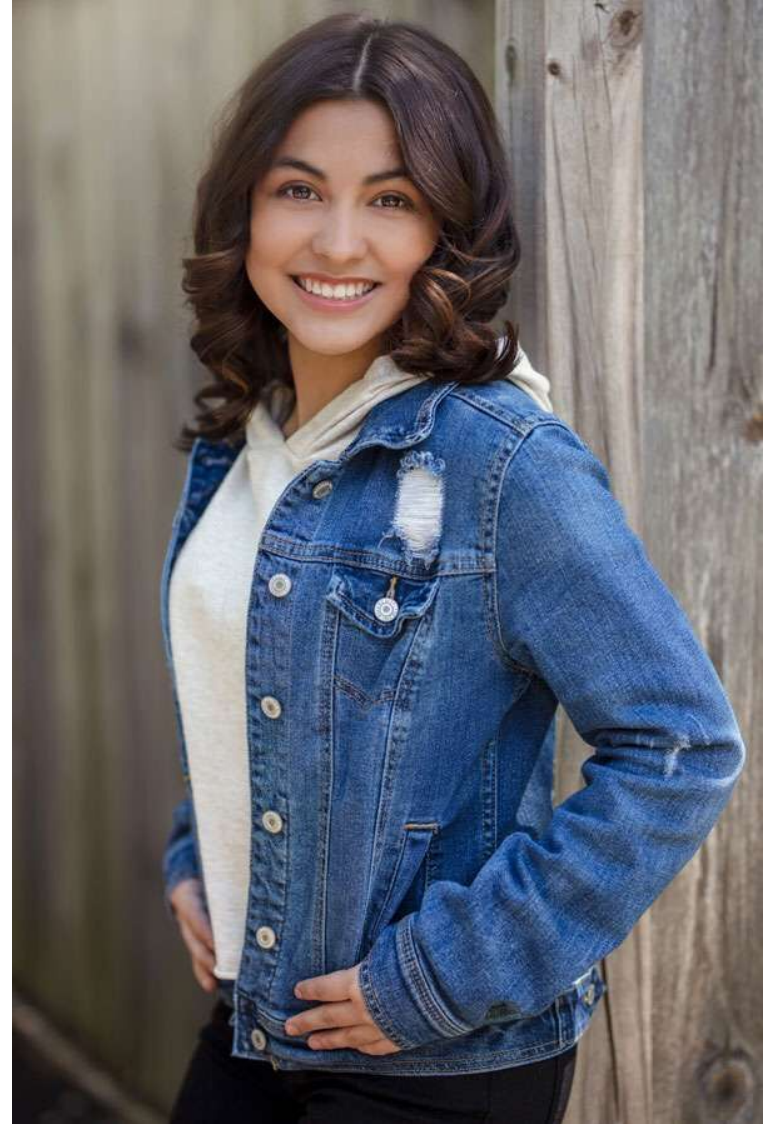

PMTM

ANALIZ ARENAS MARTINEZ

HEIGHT 4'11"
DRESS 2
WAIST 25"
HIPS 34
BUST 33"
SHOE 6
HAIR Brown
EYES Brown

PMTM

ANALIZ ARENAS MARTINEZ

HEIGHT 4'11"
DRESS 2
WAIST 25"
HIPS 34
BUST 33"
SHOE 6
HAIR Brown
EYES Brown