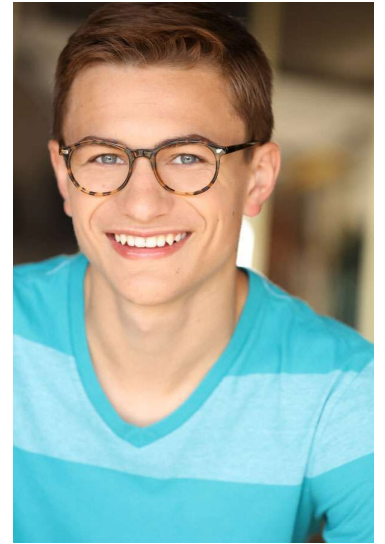

PATRICK ROSS

HEIGHT 6'0"
HAIR Brown
SUIT 38
SHIRT 16x34

WAIST 28"
EYES Blue
INSEAM 32"
SHOE 12

PMTM