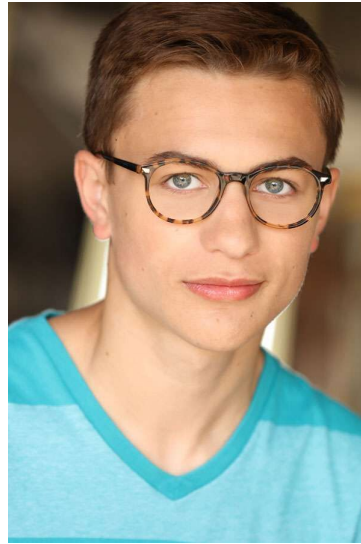

PATRICK ROSS

HEIGHT 6'0"
HAIR Brown
SUIT 38
SHIRT 16x34

WAIST 28"
EYES Blue
INSEAM 32"
SHOE 12

PMTM