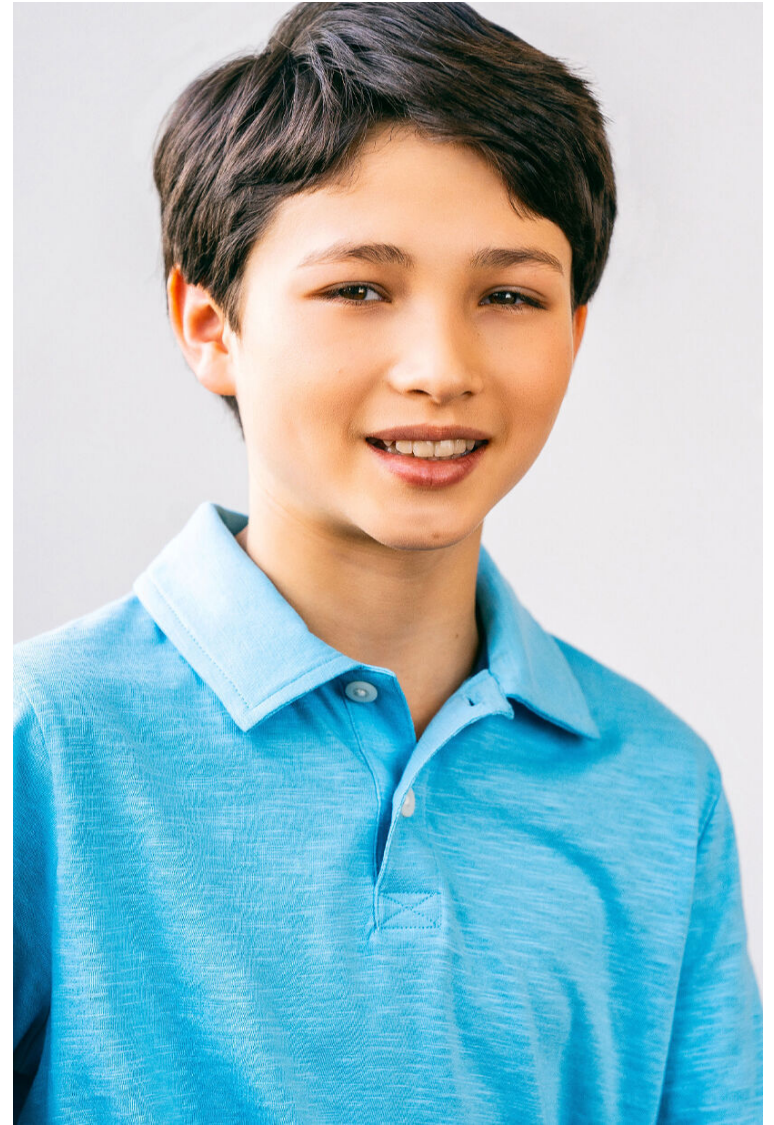

AIDEN YEE-LANE

HEIGHT 5'4"
SUIT YXL
CHILDREN SIZE 14
SHOE 9
HAIR Brown
EYES Brown

PMTM