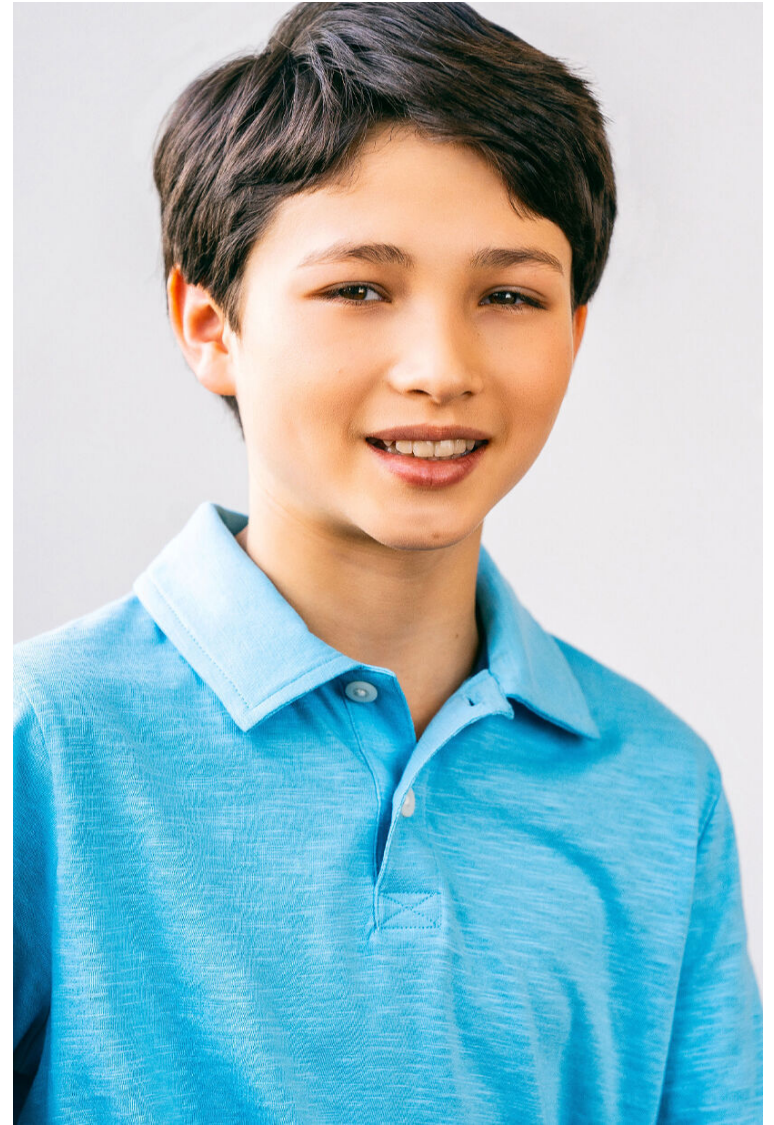

# AIDEN YEE-LANE

HEIGHT 5'4"  
SUIT YXL  
CHILDREN SIZE 14  
SHOE 9  
HAIR Brown  
EYES Brown

**PMTM**

# AIDEN YEE-LANE

HEIGHT 5'4"  
SUIT YXL  
CHILDREN SIZE 14  
SHOE 9  
HAIR Brown  
EYES Brown