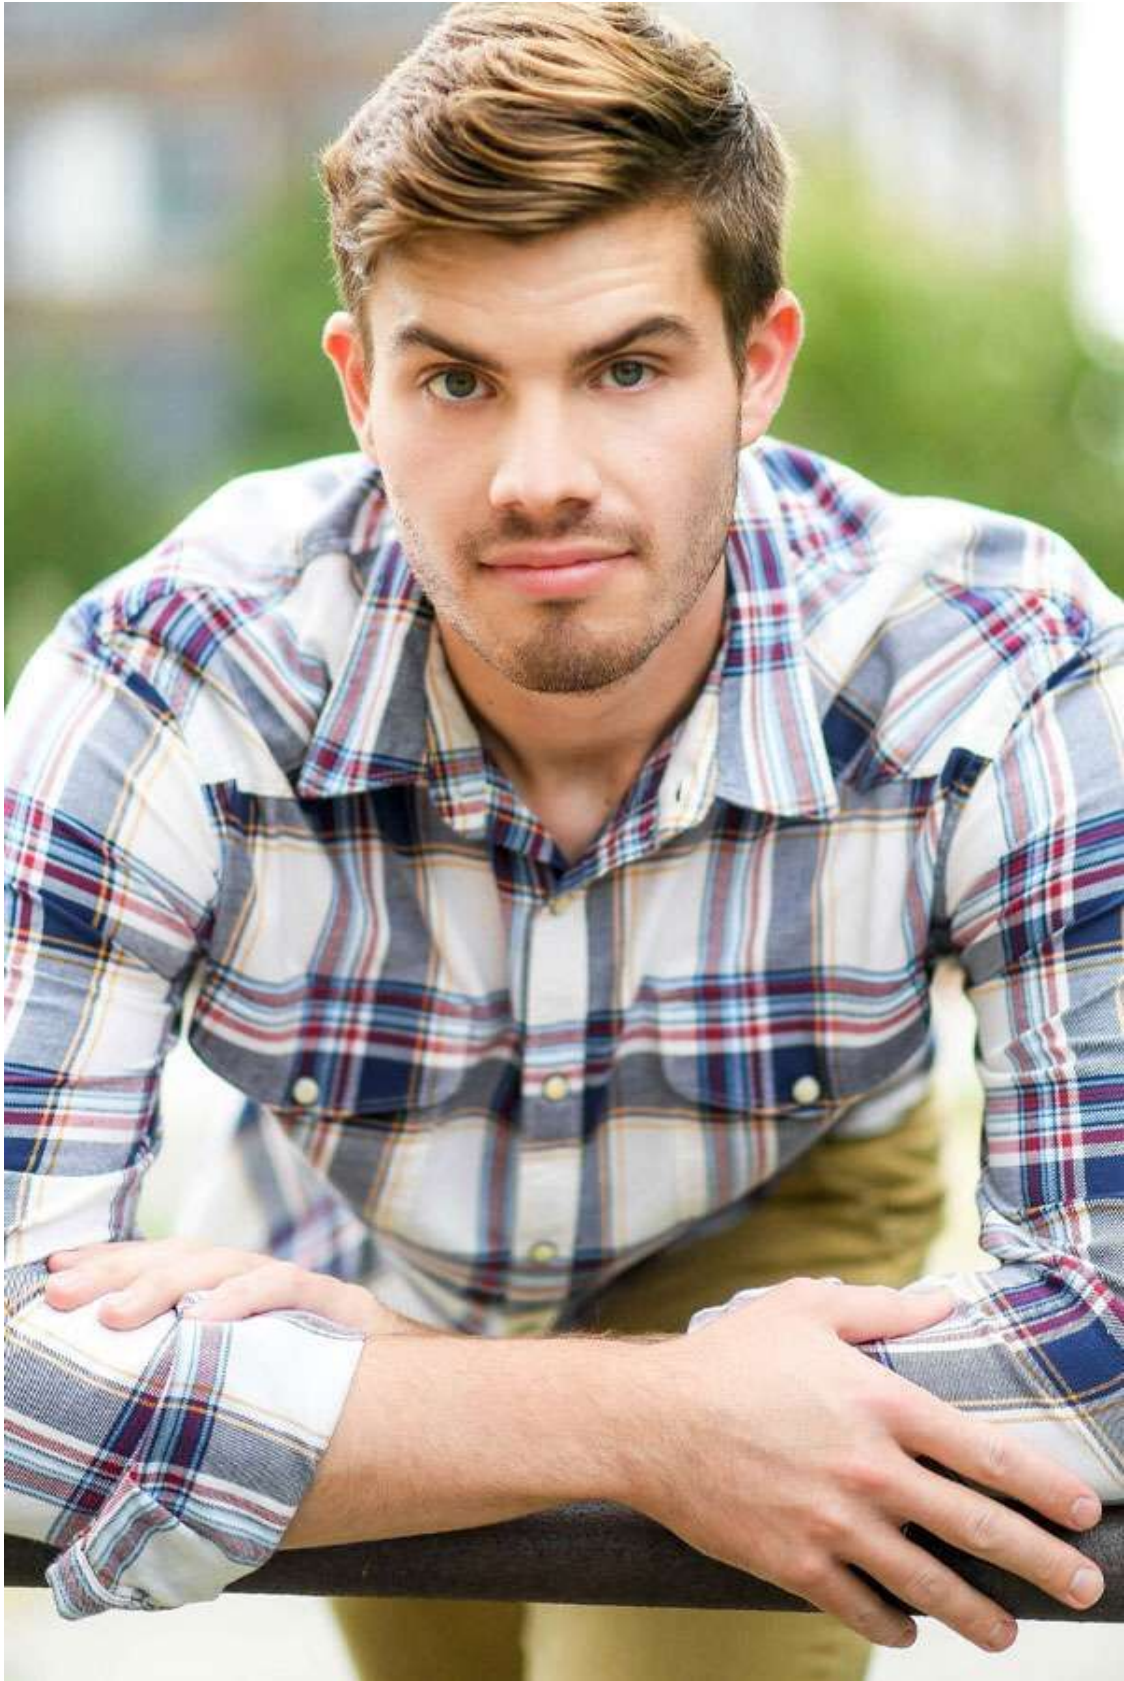

ALEX MILLS

HEIGHT	6'1"	WAIST	32"
HAIR	Brown	EYES	Hazel
SUIT	40	INSEAM	32"
SHIRT	16x35	SHOE	11

PMTM