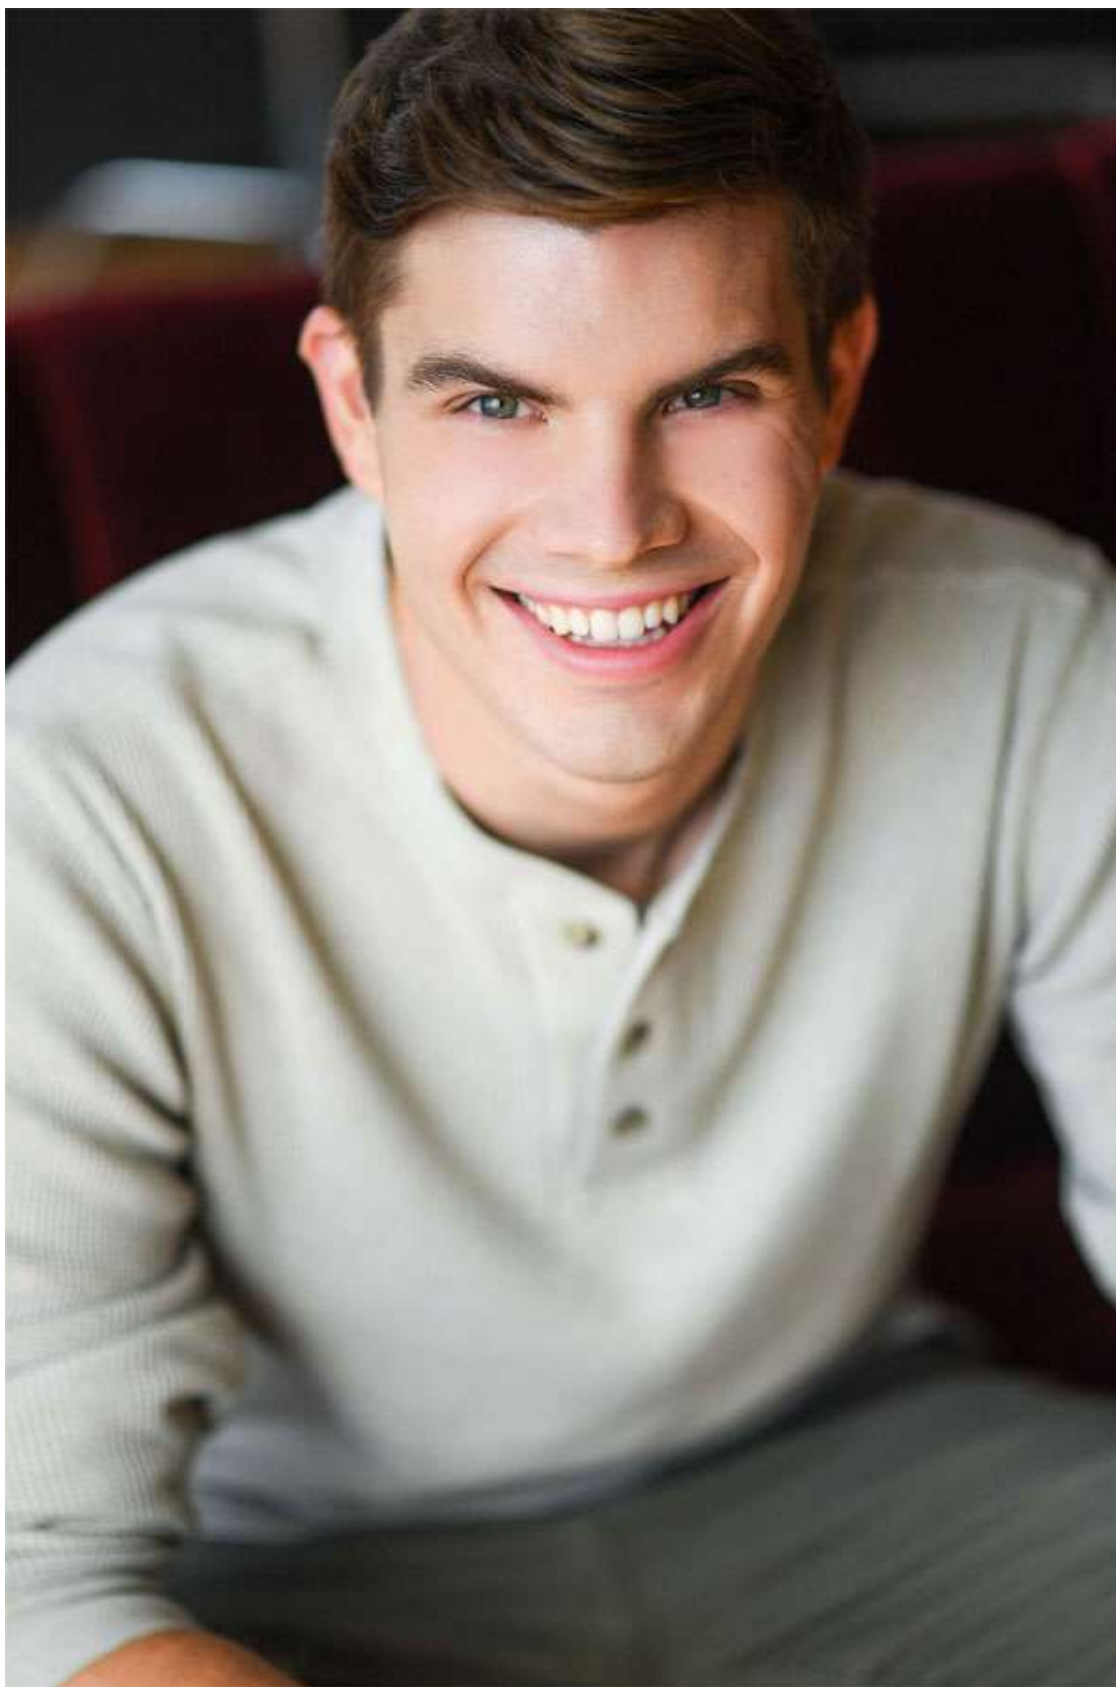

ALEX MILLS

HEIGHT	6'1"	WAIST	32"
HAIR	Brown	EYES	Hazel
SUIT	40	INSEAM	32"
SHIRT	16x35	SHOE	11

PMTM

ALEX MILLS

HEIGHT	6'1"	WAIST	32"
HAIR	Brown	EYES	Hazel
SUIT	40	INSEAM	32"
SHIRT	16x35	SHOE	11

PMTM

ALEX MILLS

HEIGHT	6'1"	WAIST	32"
HAIR	Brown	EYES	Hazel
SUIT	40	INSEAM	32"
SHIRT	16x35	SHOE	11

PMTM

ALEX MILLS

HEIGHT	6'1"	WAIST	32"
HAIR	Brown	EYES	Hazel
SUIT	40	INSEAM	32"
SHIRT	16x35	SHOE	11

PMTM

ALEX MILLS

HEIGHT 6'1"
HAIR Brown
SUIT 40
SHIRT 16x35

WAIST 32"
EYES Hazel
INSEAM 32"
SHOE 11

PMTM

ALEX MILLS

HEIGHT	6'1"	WAIST	32"
HAIR	Brown	EYES	Hazel
SUIT	40	INSEAM	32"
SHIRT	16x35	SHOE	11

PMTM

ALEX MILLS

HEIGHT	6'1"	WAIST	32"
HAIR	Brown	EYES	Hazel
SUIT	40	INSEAM	32"
SHIRT	16x35	SHOE	11