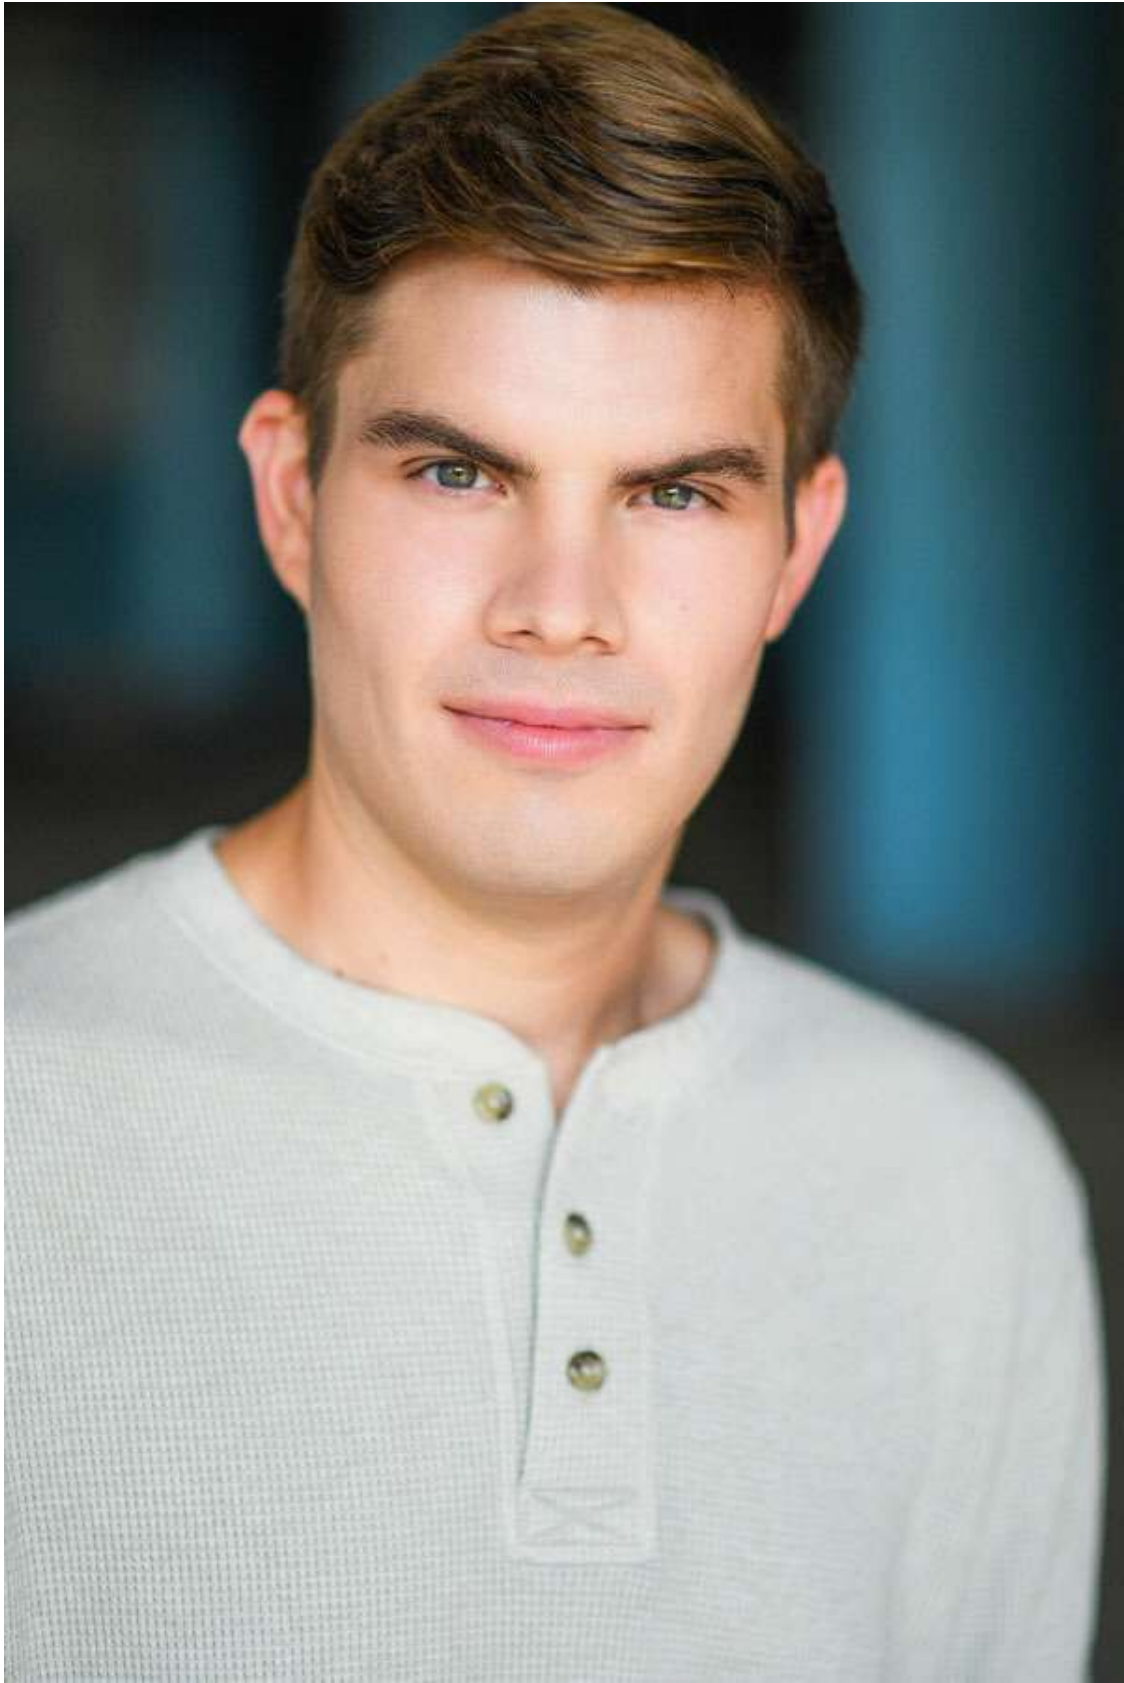

ALEX MILLS

HEIGHT	6'1"	WAIST	32"
HAIR	Brown	EYES	Hazel
SUIT	40	INSEAM	32"
SHIRT	16x35	SHOE	11

PMTM

ALEX MILLS

HEIGHT	6'1"	WAIST	32"
HAIR	Brown	EYES	Hazel
SUIT	40	INSEAM	32"
SHIRT	16x35	SHOE	11

PMTM

ALEX MILLS

HEIGHT	6'1"	WAIST	32"
HAIR	Brown	EYES	Hazel
SUIT	40	INSEAM	32"
SHIRT	16x35	SHOE	11

PMTM

ALEX MILLS

HEIGHT	6'1"	WAIST	32"
HAIR	Brown	EYES	Hazel
SUIT	40	INSEAM	32"
SHIRT	16x35	SHOE	11

PMTM

ALEX MILLS

HEIGHT 6'1"
HAIR Brown
SUIT 40
SHIRT 16x35