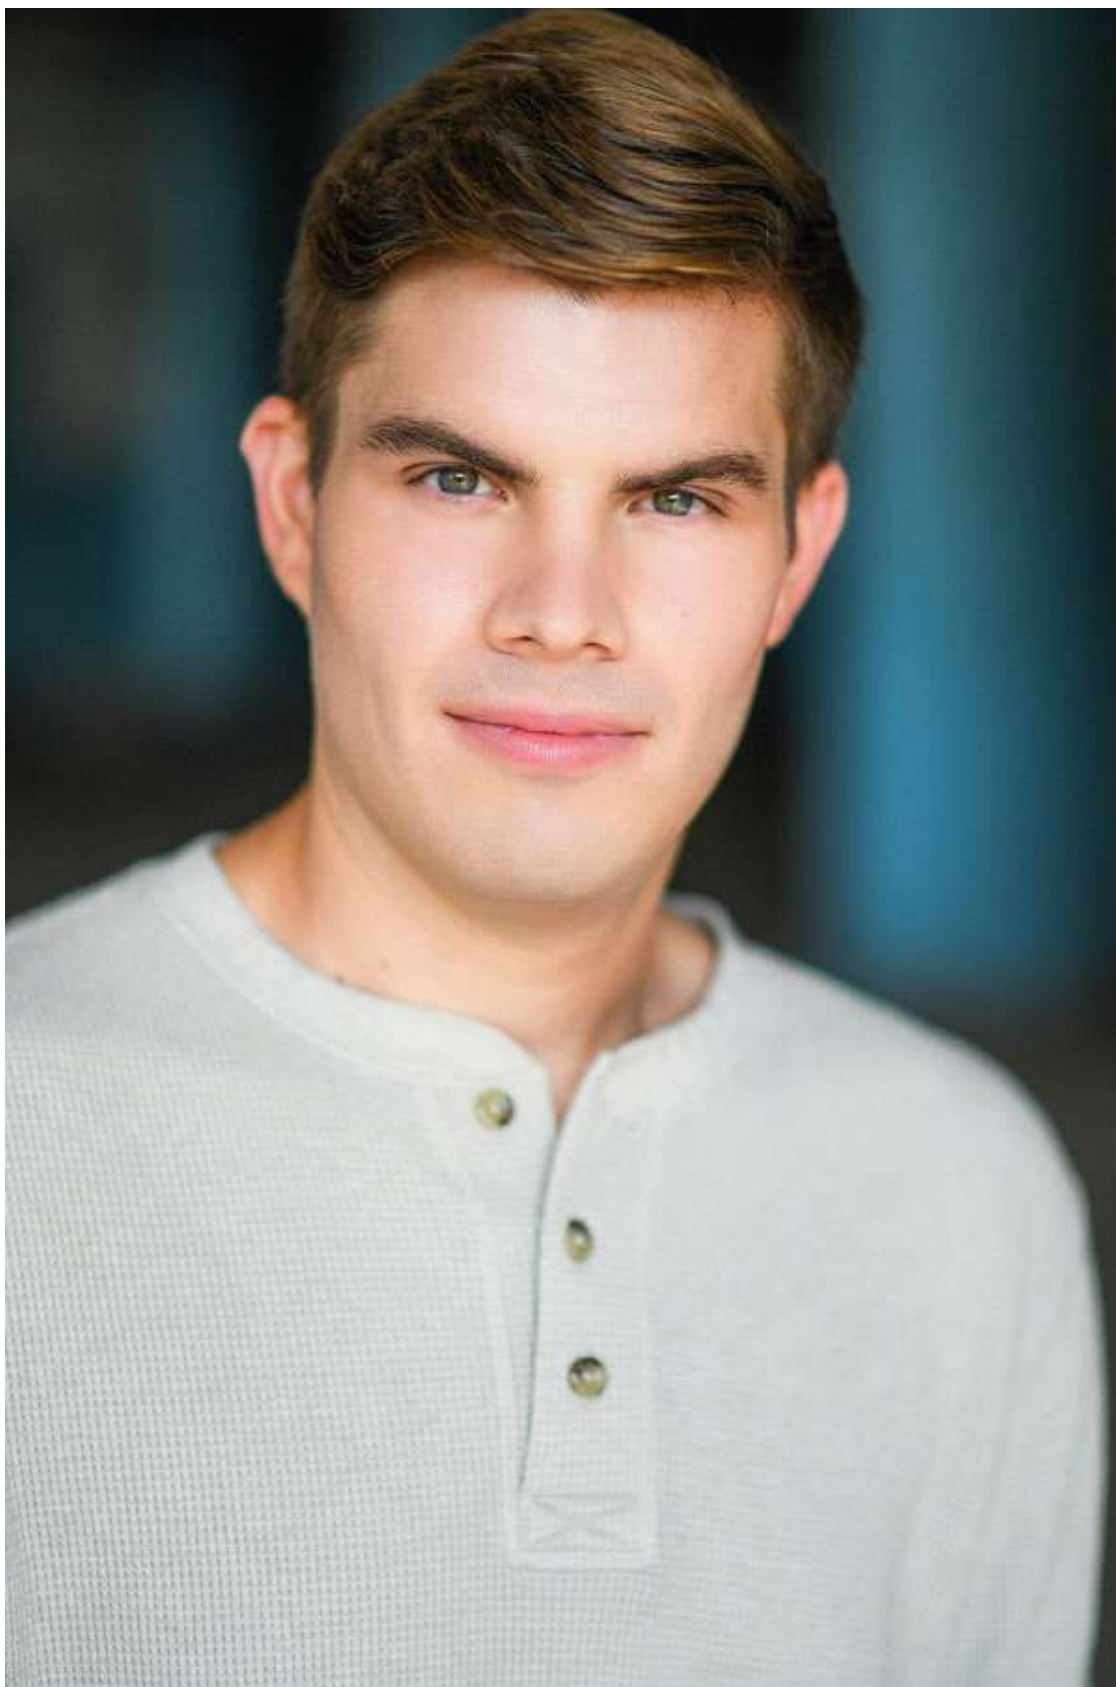

ALEX MILLS

HEIGHT	6'1"	WAIST	32"
HAIR	Brown	EYES	Hazel
SUIT	40	INSEAM	32"
SHIRT	16x35	SHOE	11

PMTM

ALEX MILLS

HEIGHT	6'1"	WAIST	32"
HAIR	Brown	EYES	Hazel
SUIT	40	INSEAM	32"
SHIRT	16x35	SHOE	11

PMTM

ALEX MILLS

HEIGHT	6'1"	WAIST	32"
HAIR	Brown	EYES	Hazel
SUIT	40	INSEAM	32"
SHIRT	16x35	SHOE	11

PMTM

ALEX MILLS

HEIGHT	6'1"	WAIST	32"
HAIR	Brown	EYES	Hazel
SUIT	40	INSEAM	32"
SHIRT	16x35	SHOE	11

PMTM

ALEX MILLS

HEIGHT 6'1"
HAIR Brown
SUIT 40
SHIRT 16x35