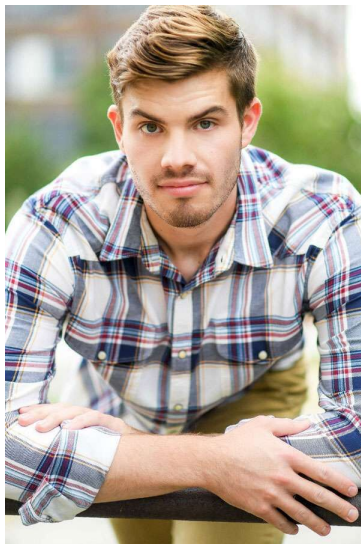

# ALEX MILLS

HEIGHT 6'1"  
HAIR Brown  
SUIT 40  
SHIRT 16x35

WAIST 32"  
EYES Hazel  
INSEAM 32"  
SHOE 11

**PMTM**