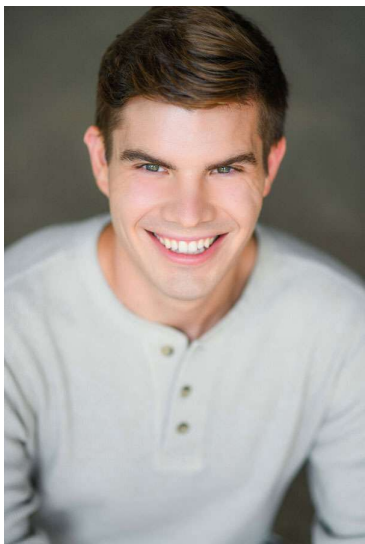

ALEX MILLS

HEIGHT 6'1"
HAIR Brown
SUIT 40
SHIRT 16x35

WAIST 32"
EYES Hazel
INSEAM 32"
SHOE 11

PMTM