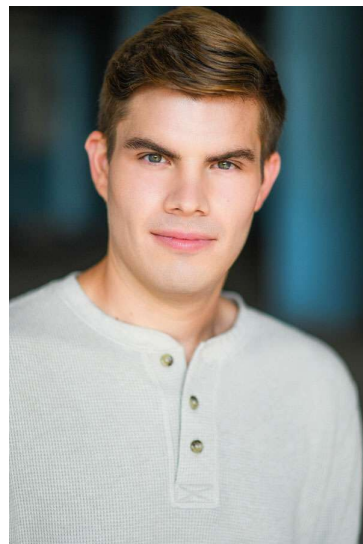

# ALEX MILLS

HEIGHT 6'1"  
HAIR Brown  
SUIT 40  
SHIRT 16x35

WAIST 32"  
EYES Hazel  
INSEAM 32"  
SHOE 11

**PMTM**