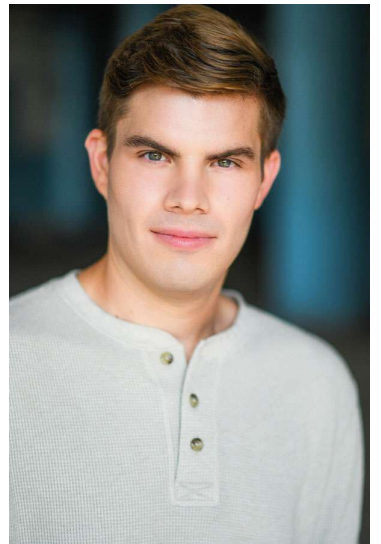

# ALEX MILLS

HEIGHT 6'1"  
HAIR Brown  
SUIT 40  
SHIRT 16x35

WAIST 32"  
EYES Hazel  
INSEAM 32"  
SHOE 11

**PMTM**