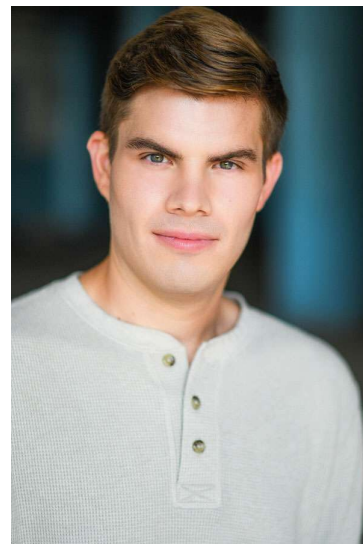

ALEX MILLS

HEIGHT 6'1"
HAIR Brown
SUIT 40
SHIRT 16x35

WAIST 32"
EYES Hazel
INSEAM 32"
SHOE 11

PMTM