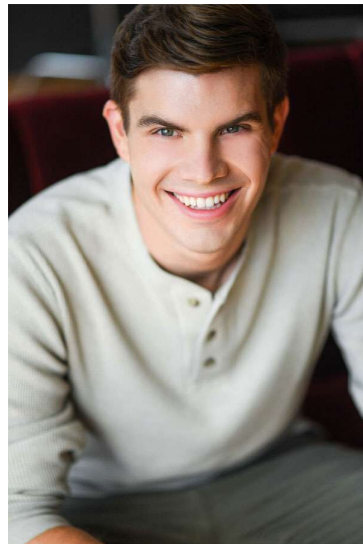

ALEX MILLS

HEIGHT 6'1"
HAIR Brown
SUIT 40
SHIRT 16x35

WAIST 32"
EYES Hazel
INSEAM 32"
SHOE 11

PMTM