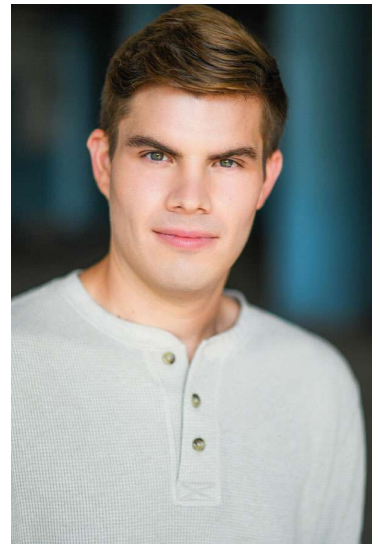

ALEX MILLS

HEIGHT 6'1"
HAIR Brown
SUIT 40
SHIRT 16x35

WAIST 32"
EYES Hazel
INSEAM 32"
SHOE 11

PMTM