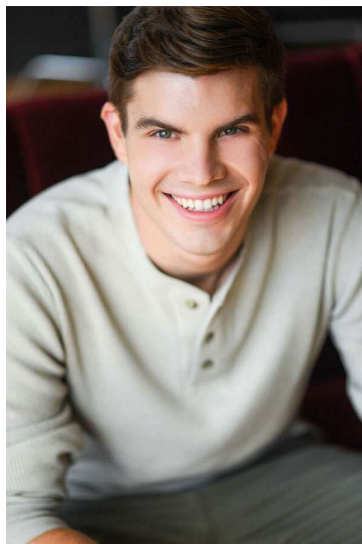

ALEX MILLS

HEIGHT 6'1"
HAIR Brown
SUIT 40
SHIRT 16x35

WAIST 32"
EYES Hazel
INSEAM 32"
SHOE 11

PMTM