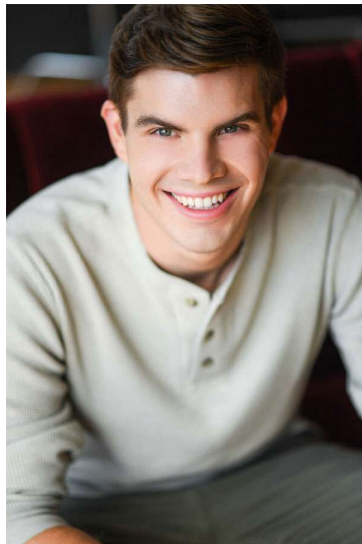

# ALEX MILLS

HEIGHT 6'1"  
HAIR Brown  
SUIT 40  
SHIRT 16x35

WAIST 32"  
EYES Hazel  
INSEAM 32"  
SHOE 11

**PMTM**