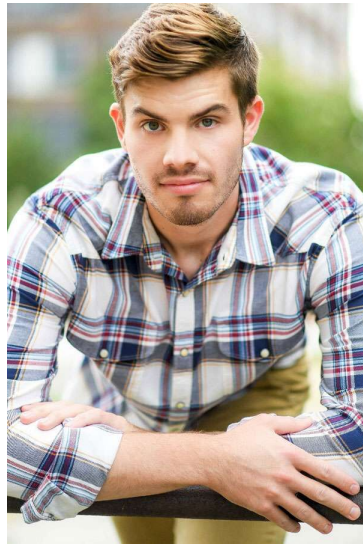

# ALEX MILLS

HEIGHT 6'1"  
HAIR Brown  
SUIT 40  
SHIRT 16x35

WAIST 32"  
EYES Hazel  
INSEAM 32"  
SHOE 11

**PMTM**