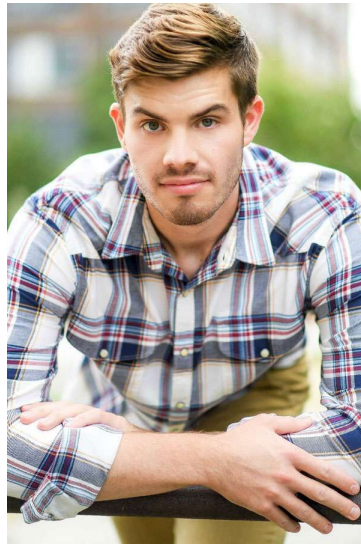

ALEX MILLS

HEIGHT 6'1"
HAIR Brown
SUIT 40
SHIRT 16x35

WAIST 32"
EYES Hazel
INSEAM 32"
SHOE 11

PMTM