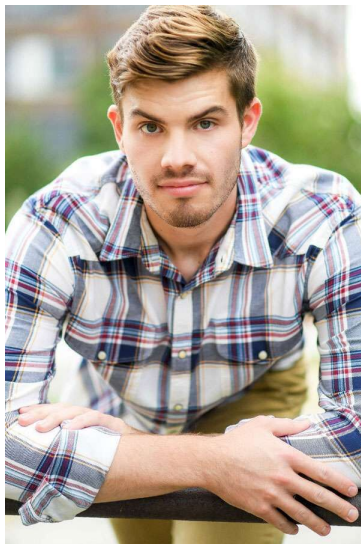

ALEX MILLS

HEIGHT 6'1"
HAIR Brown
SUIT 40
SHIRT 16x35

WAIST 32"
EYES Hazel
INSEAM 32"
SHOE 11

PMTM