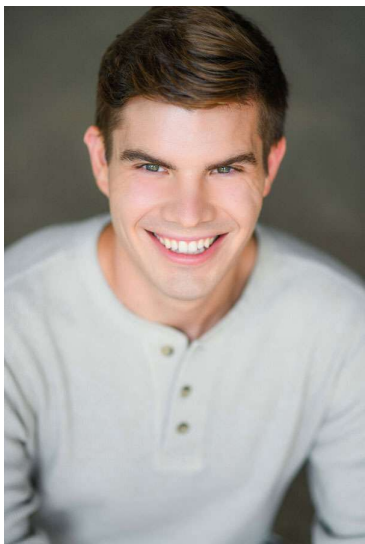

# ALEX MILLS

HEIGHT 6'1"  
HAIR Brown  
SUIT 40  
SHIRT 16x35

WAIST 32"  
EYES Hazel  
INSEAM 32"  
SHOE 11

**PMTM**