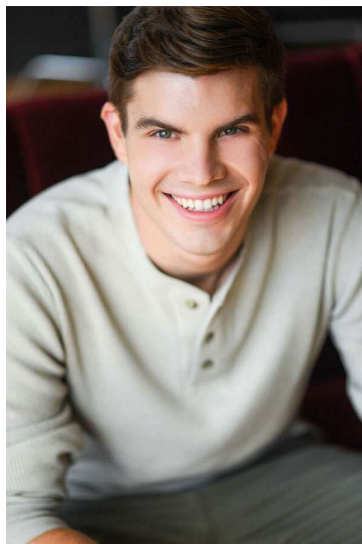

# ALEX MILLS

HEIGHT 6'1"  
HAIR Brown  
SUIT 40  
SHIRT 16x35

WAIST 32"  
EYES Hazel  
INSEAM 32"  
SHOE 11

**PMTM**