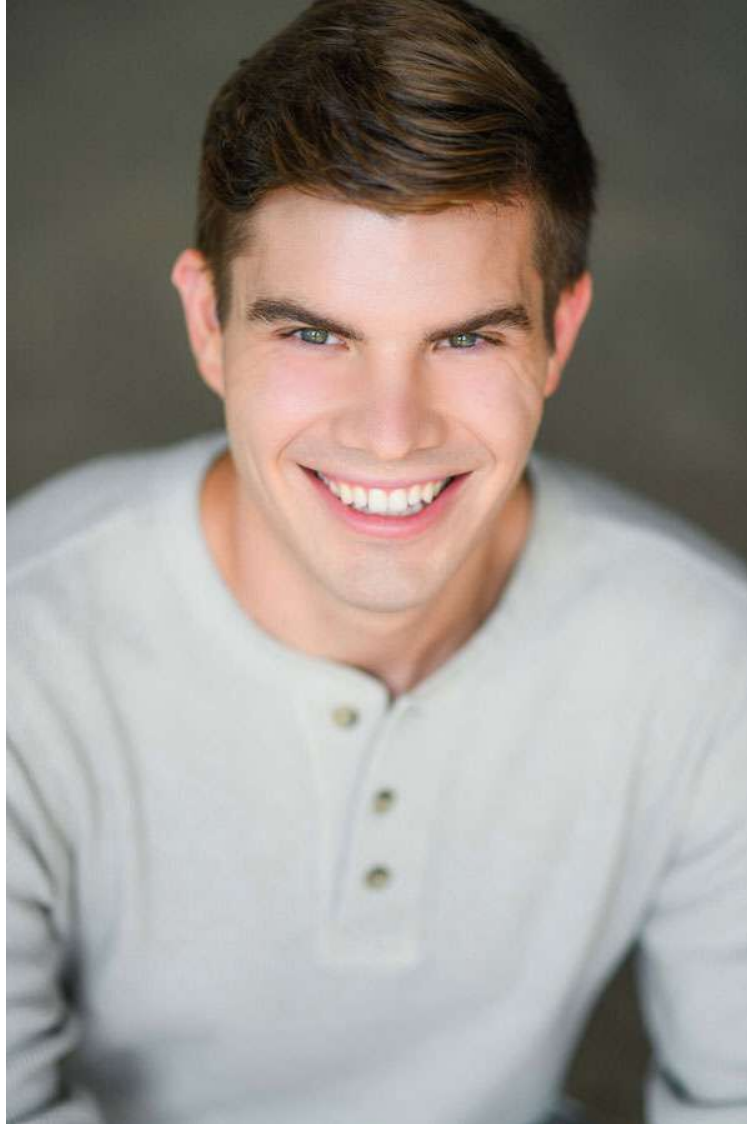

# ALEX MILLS

HEIGHT 6'1"  
SUIT 40  
WAIST 32"  
INSEAM 32"  
SHIRT 16x35  
SHOE 11  
HAIR Brown  
EYES Hazel

**PMTM**