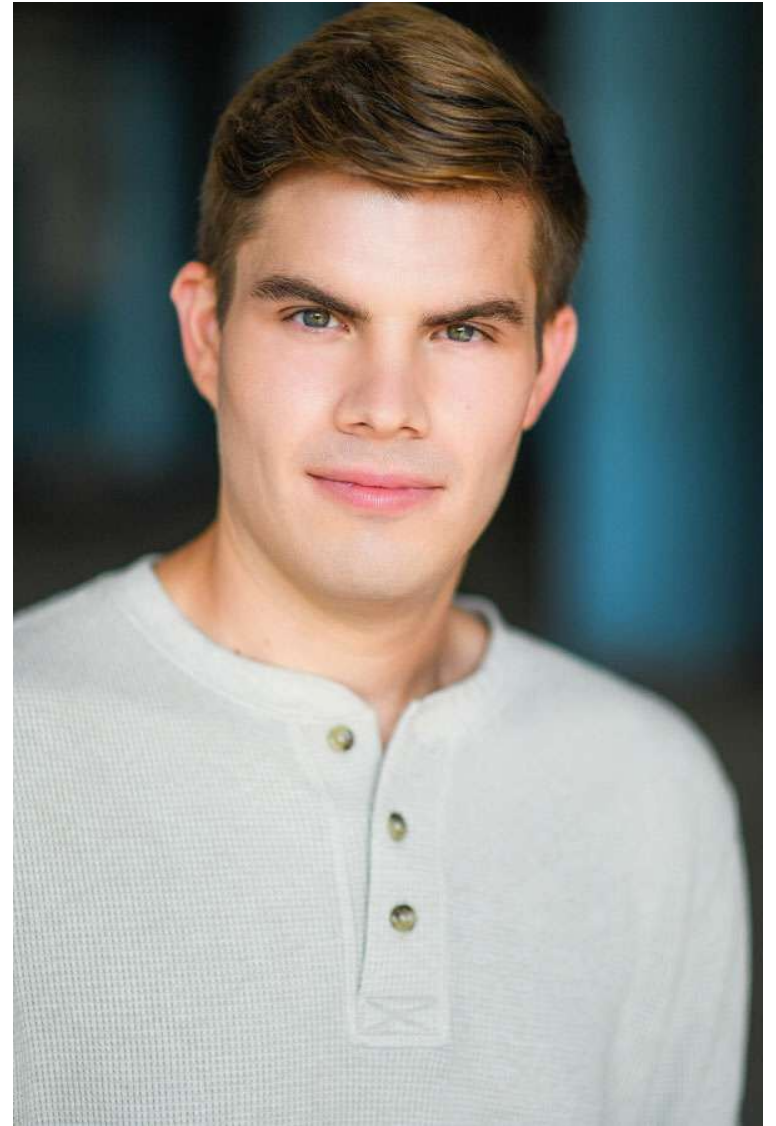

# ALEX MILLS

HEIGHT 6'1"  
SUIT 40  
WAIST 32"  
INSEAM 32"  
SHIRT 16x35  
SHOE 11  
HAIR Brown  
EYES Hazel

**PMTM**