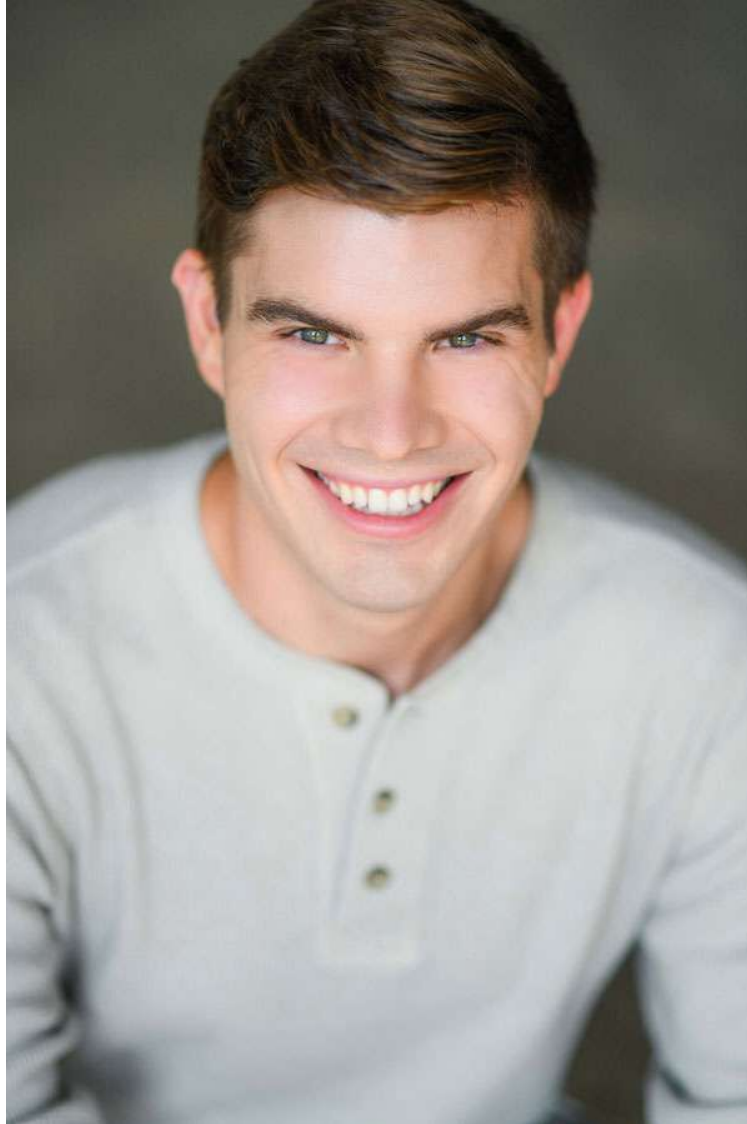

ALEX MILLS

HEIGHT 6'1"
SUIT 40
WAIST 32"
INSEAM 32"
SHIRT 16x35
SHOE 11
HAIR Brown
EYES Hazel

PMTM

ALEX MILLS

HEIGHT 6'1"
SUIT 40
WAIST 32"
INSEAM 32"
SHIRT 16x35
SHOE 11
HAIR Brown
EYES Hazel

PMTM

ALEX MILLS

HEIGHT 6'1"
SUIT 40
WAIST 32"
INSEAM 32"
SHIRT 16x35
SHOE 11
HAIR Brown
EYES Hazel

PMTM

ALEX MILLS

HEIGHT 6'1"
SUIT 40
WAIST 32"
INSEAM 32"
SHIRT 16x35
SHOE 11
HAIR Brown
EYES Hazel

PMTM