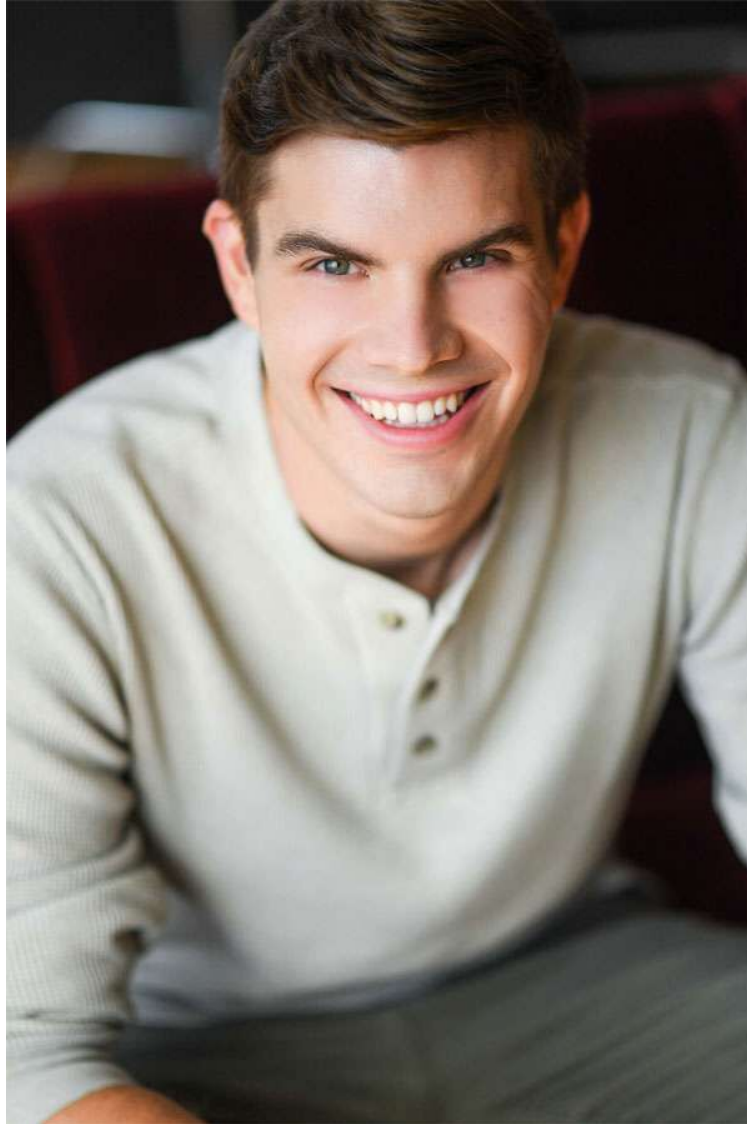

# ALEX MILLS

HEIGHT 6'1"  
SUIT 40  
WAIST 32"  
INSEAM 32"  
SHIRT 16x35  
SHOE 11  
HAIR Brown  
EYES Hazel

**PMTM**