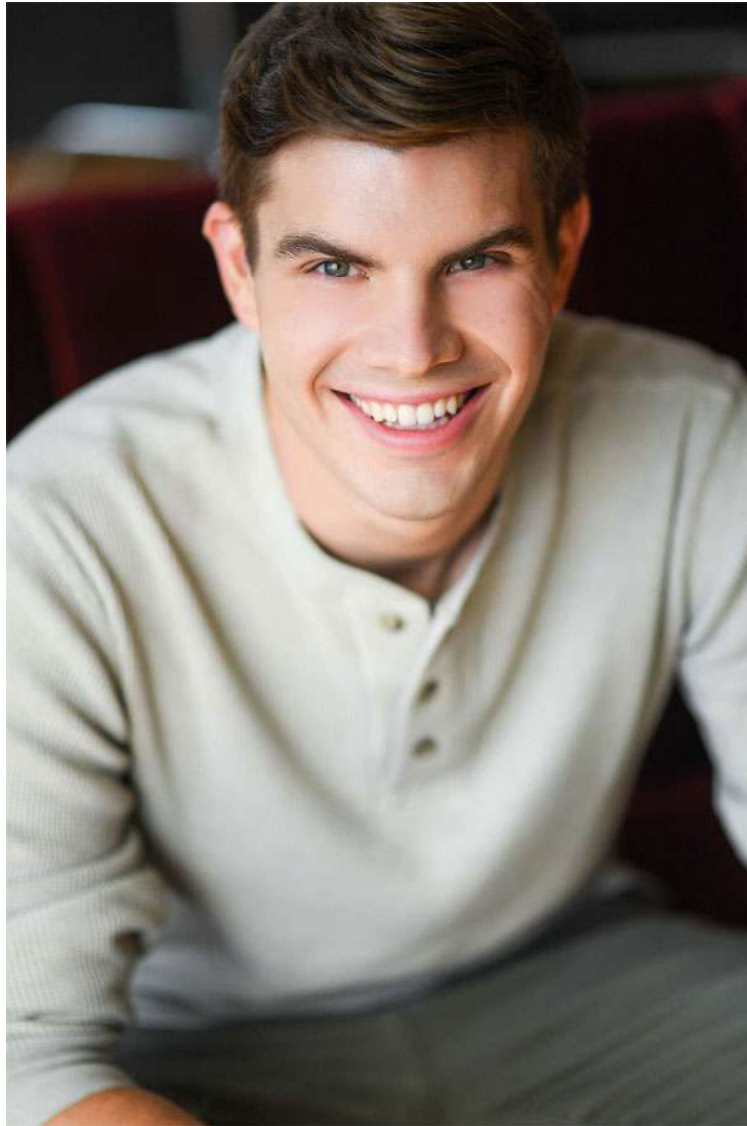

ALEX MILLS

HEIGHT 6'1"
SUIT 40
WAIST 32"
INSEAM 32"
SHIRT 16x35
SHOE 11
HAIR Brown
EYES Hazel

PMTM

ALEX MILLS

HEIGHT 6'1"
SUIT 40
WAIST 32"
INSEAM 32"
SHIRT 16x35
SHOE 11
HAIR Brown
EYES Hazel

PMTM

ALEX MILLS

HEIGHT 6'1"
SUIT 40
WAIST 32"
INSEAM 32"
SHIRT 16x35
SHOE 11
HAIR Brown
EYES Hazel

PMTM

ALEX MILLS

HEIGHT 6'1"
SUIT 40
WAIST 32"
INSEAM 32"
SHIRT 16x35
SHOE 11
HAIR Brown
EYES Hazel

PMTM