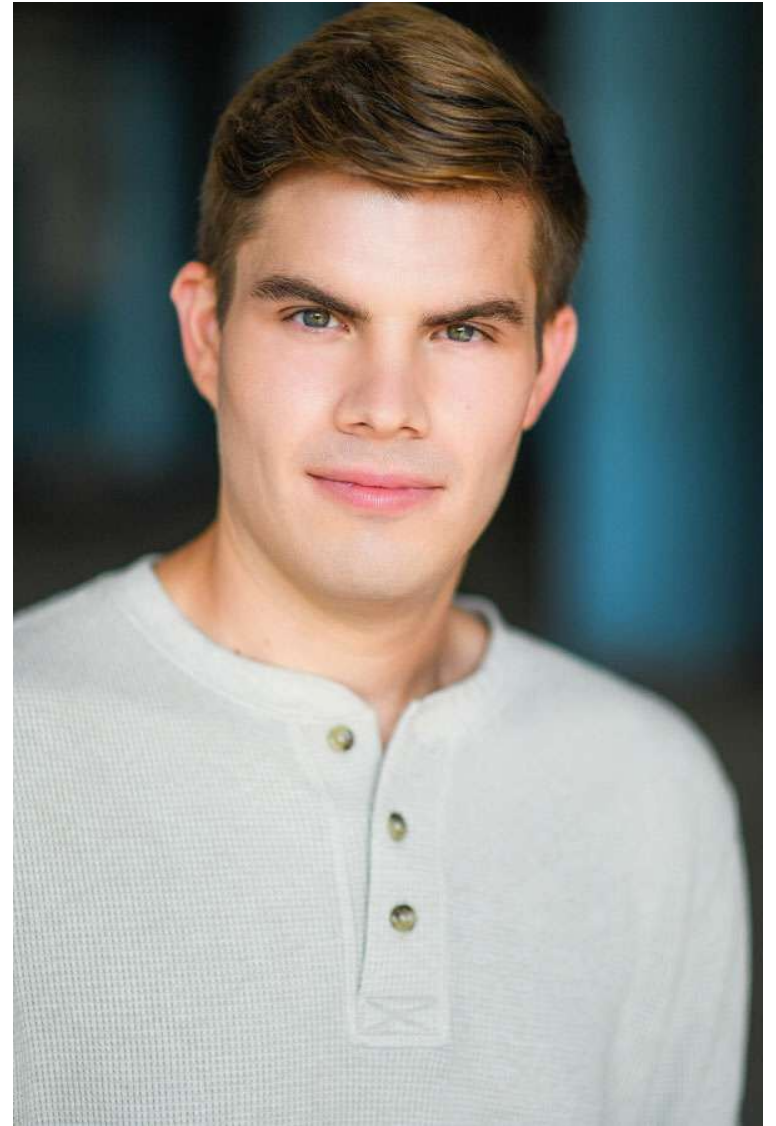

ALEX MILLS

HEIGHT 6'1"
SUIT 40
WAIST 32"
INSEAM 32"
SHIRT 16x35
SHOE 11
HAIR Brown
EYES Hazel

PMTM

ALEX MILLS

HEIGHT 6'1"
SUIT 40
WAIST 32"
INSEAM 32"
SHIRT 16x35
SHOE 11
HAIR Brown
EYES Hazel

PMTM

ALEX MILLS

HEIGHT 6'1"
SUIT 40
WAIST 32"
INSEAM 32"
SHIRT 16x35
SHOE 11
HAIR Brown
EYES Hazel

PMTM

ALEX MILLS

HEIGHT 6'1"
SUIT 40
WAIST 32"
INSEAM 32"
SHIRT 16x35
SHOE 11
HAIR Brown
EYES Hazel

PMTM