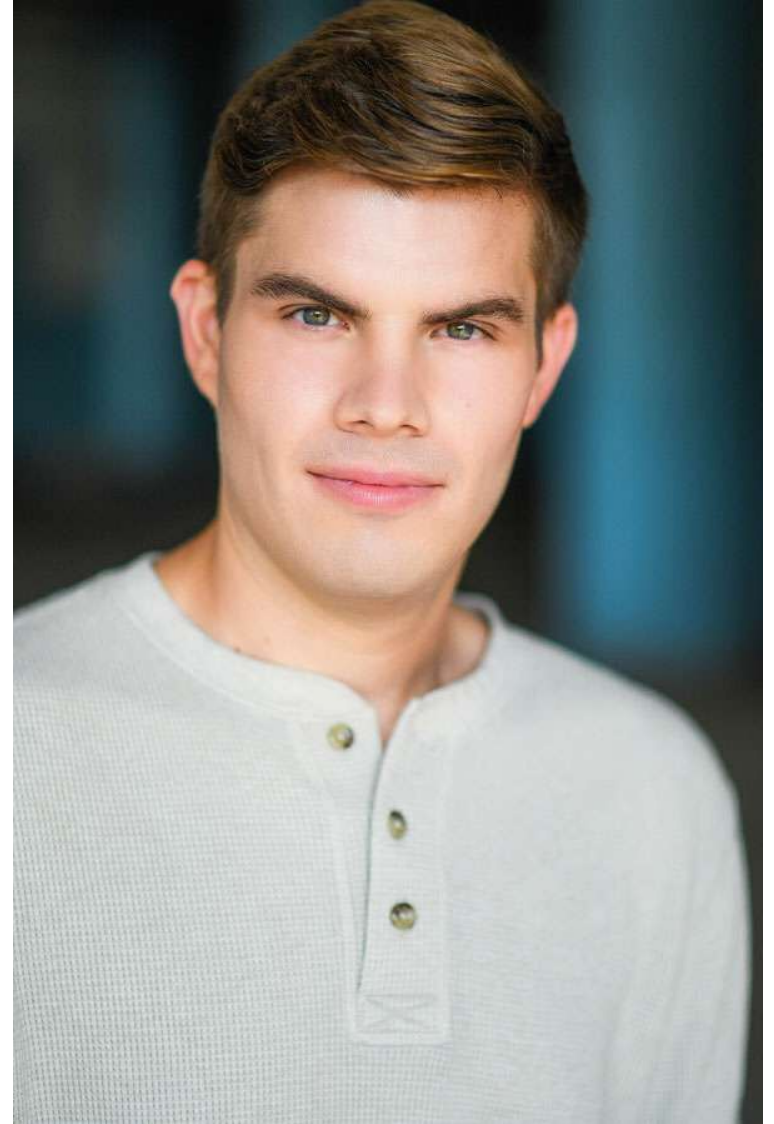

ALEX MILLS

HEIGHT 6'1"
SUIT 40
WAIST 32"
INSEAM 32"
SHIRT 16x35
SHOE 11
HAIR Brown
EYES Hazel

PMTM

ALEX MILLS

HEIGHT 6'1"
SUIT 40
WAIST 32"
INSEAM 32"
SHIRT 16x35
SHOE 11
HAIR Brown
EYES Hazel

PMTM

ALEX MILLS

HEIGHT 6'1"
SUIT 40
WAIST 32"
INSEAM 32"
SHIRT 16x35
SHOE 11
HAIR Brown
EYES Hazel

PMTM

ALEX MILLS

HEIGHT 6'1"
SUIT 40
WAIST 32"
INSEAM 32"
SHIRT 16x35
SHOE 11
HAIR Brown
EYES Hazel

PMTM