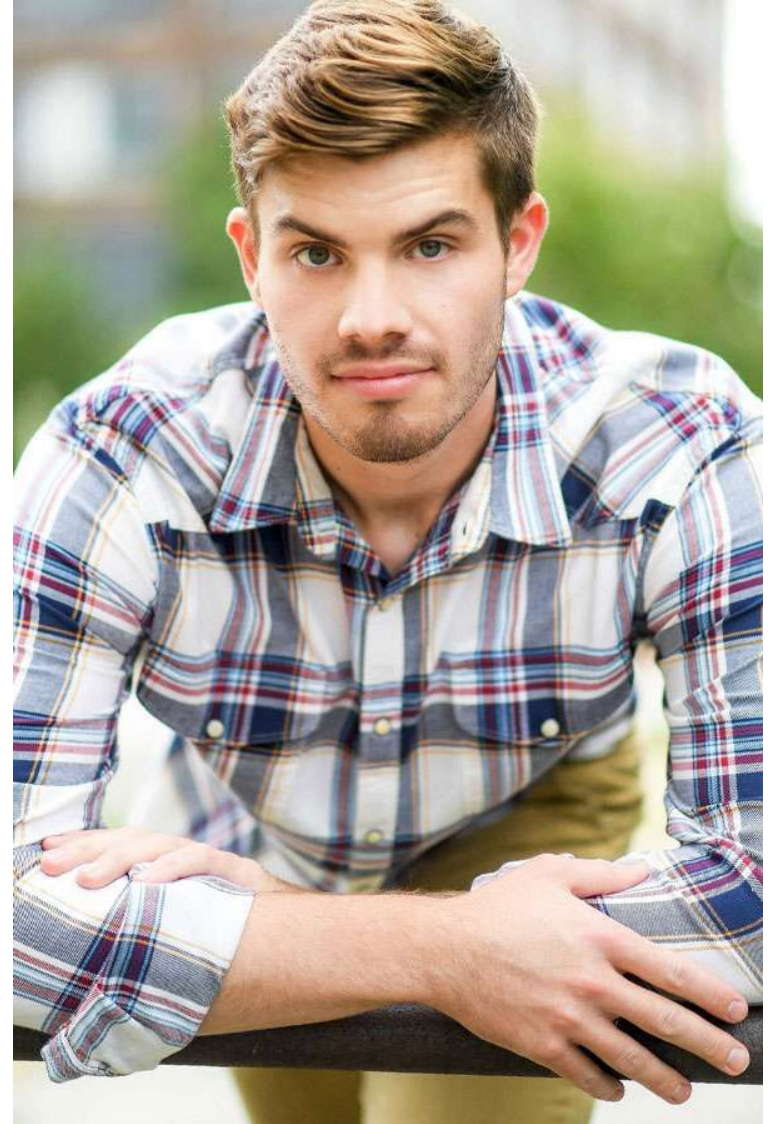

ALEX MILLS

HEIGHT 6'1"
SUIT 40
WAIST 32"
INSEAM 32"
SHIRT 16x35
SHOE 11
HAIR Brown
EYES Hazel

PMTM

ALEX MILLS

HEIGHT 6'1"
SUIT 40
WAIST 32"
INSEAM 32"
SHIRT 16x35
SHOE 11
HAIR Brown
EYES Hazel

PMTM

ALEX MILLS

HEIGHT 6'1"
SUIT 40
WAIST 32"
INSEAM 32"
SHIRT 16x35
SHOE 11
HAIR Brown
EYES Hazel

PMTM

ALEX MILLS

HEIGHT 6'1"
SUIT 40
WAIST 32"
INSEAM 32"
SHIRT 16x35
SHOE 11
HAIR Brown
EYES Hazel

PMTM