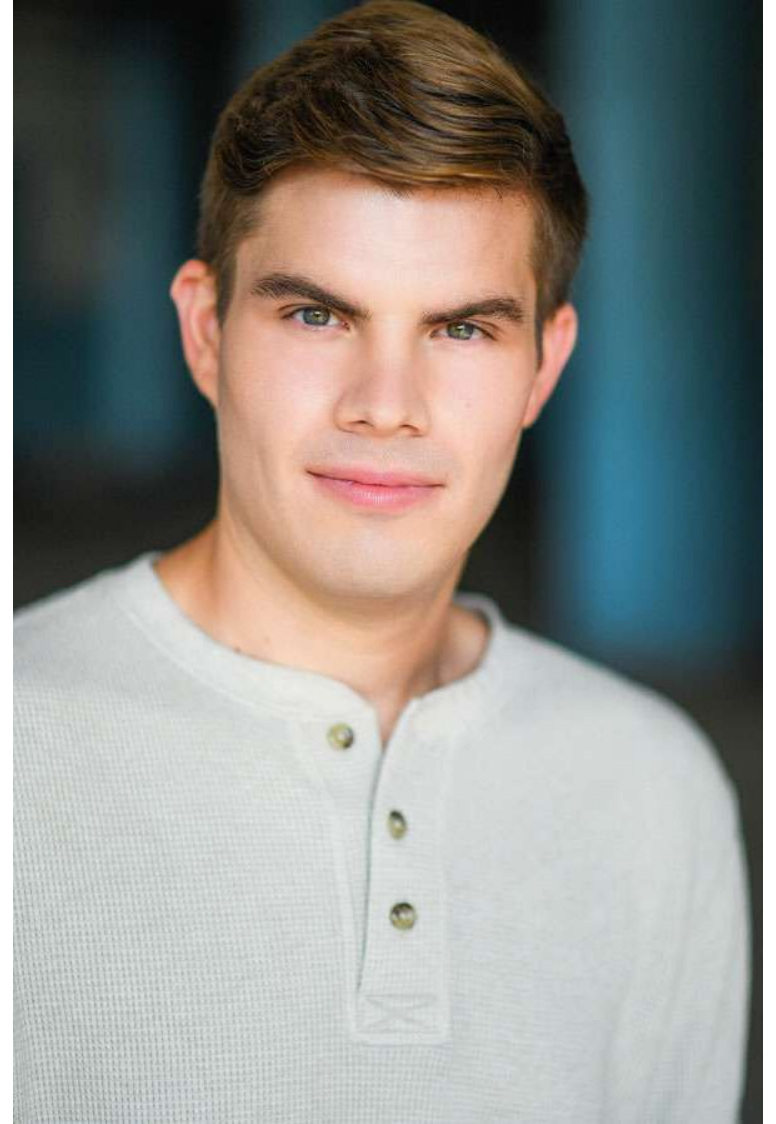

ALEX MILLS

HEIGHT 6'1"
SUIT 40
WAIST 32"
INSEAM 32"
SHIRT 16x35
SHOE 11
HAIR Brown
EYES Hazel

PMTM

ALEX MILLS

HEIGHT 6'1"
SUIT 40
WAIST 32"
INSEAM 32"
SHIRT 16x35
SHOE 11
HAIR Brown
EYES Hazel

PMTM

ALEX MILLS

HEIGHT 6'1"
SUIT 40
WAIST 32"
INSEAM 32"
SHIRT 16x35
SHOE 11
HAIR Brown
EYES Hazel

PMTM

ALEX MILLS

HEIGHT 6'1"
SUIT 40
WAIST 32"
INSEAM 32"
SHIRT 16x35
SHOE 11
HAIR Brown
EYES Hazel

PMTM