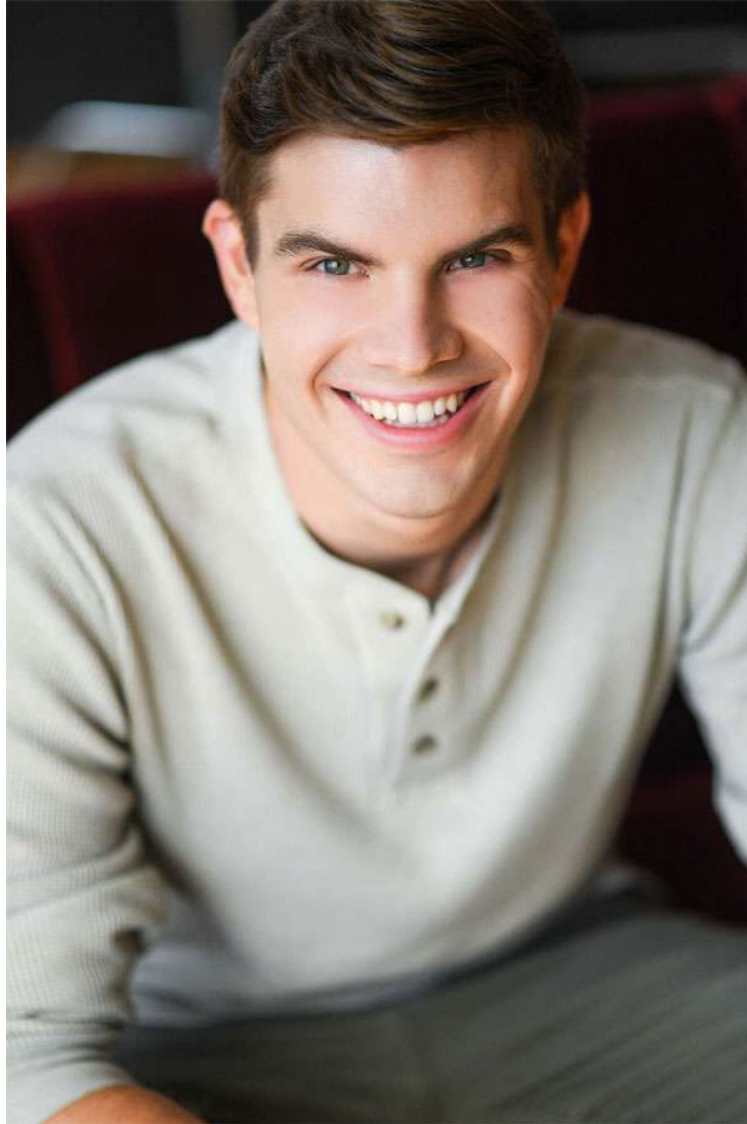

ALEX MILLS

HEIGHT 6'1"
SUIT 40
WAIST 32"
INSEAM 32"
SHIRT 16x35
SHOE 11
HAIR Brown
EYES Hazel

PMTM

ALEX MILLS

HEIGHT 6'1"
SUIT 40
WAIST 32"
INSEAM 32"
SHIRT 16x35
SHOE 11
HAIR Brown
EYES Hazel

PMTM

ALEX MILLS

HEIGHT 6'1"
SUIT 40
WAIST 32"
INSEAM 32"
SHIRT 16x35
SHOE 11
HAIR Brown
EYES Hazel

PMTM

ALEX MILLS

HEIGHT 6'1"
SUIT 40
WAIST 32"
INSEAM 32"
SHIRT 16x35
SHOE 11
HAIR Brown
EYES Hazel

PMTM