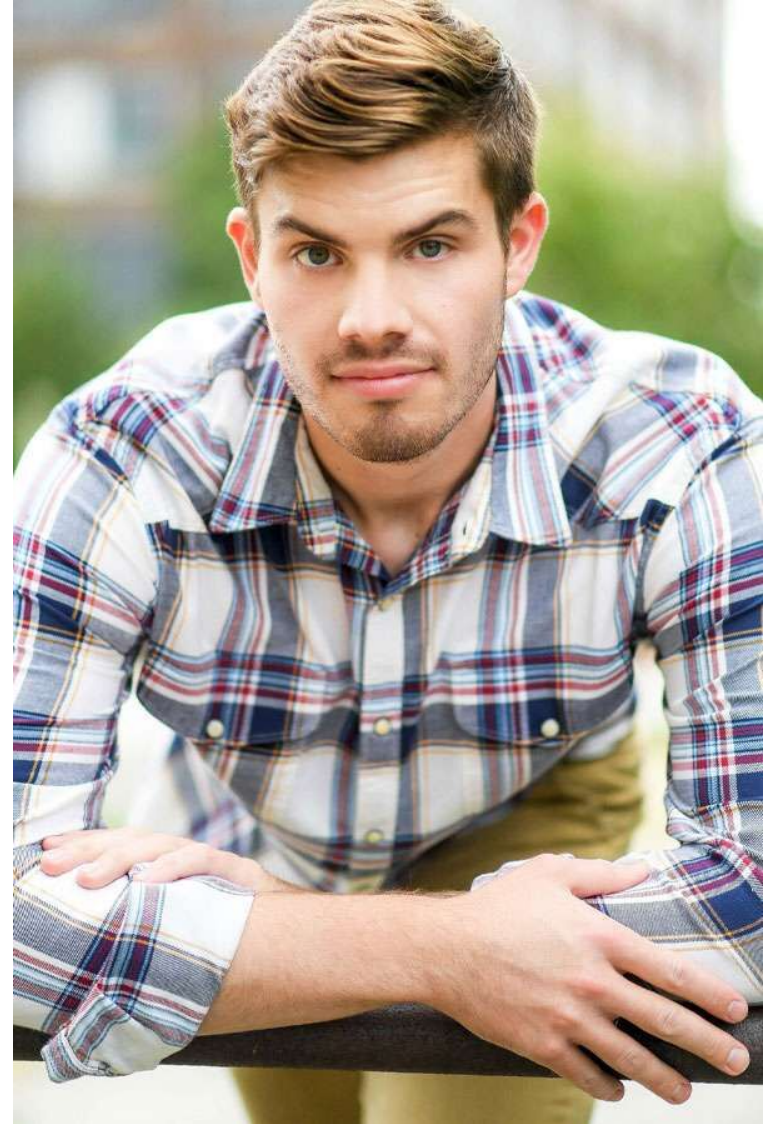

# ALEX MILLS

HEIGHT 6'1"  
SUIT 40  
WAIST 32"  
INSEAM 32"  
SHIRT 16x35  
SHOE 11  
HAIR Brown  
EYES Hazel

**PMTM**