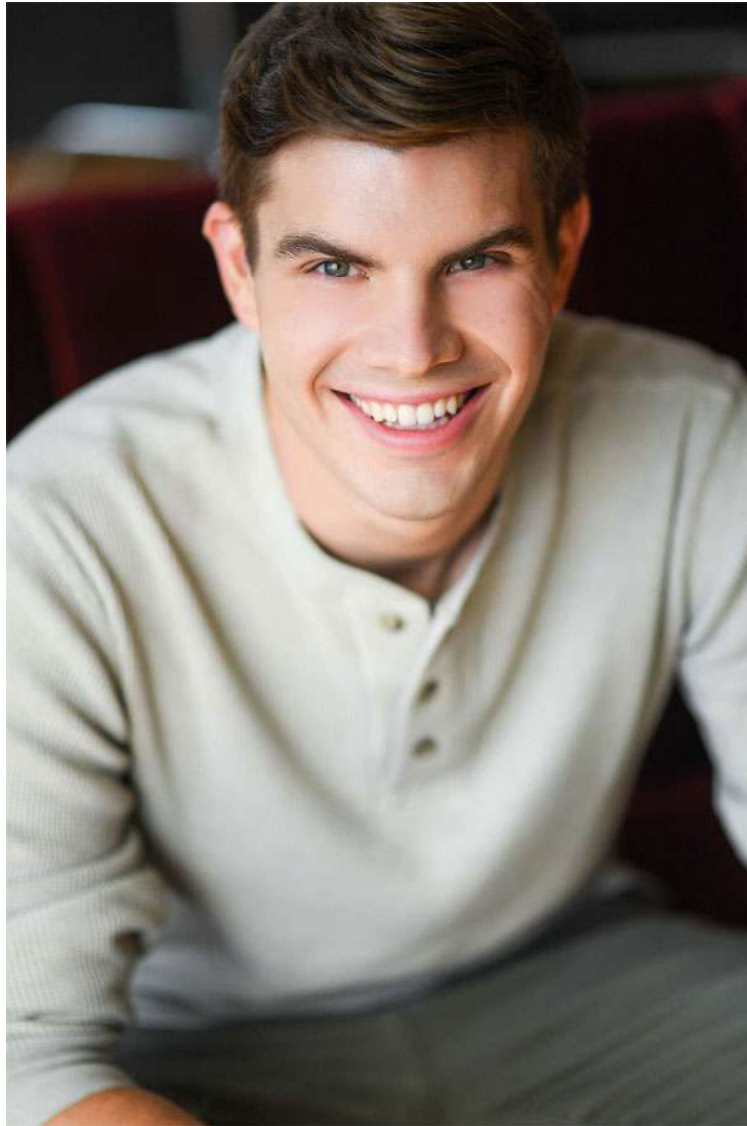

# ALEX MILLS

HEIGHT 6'1"  
SUIT 40  
WAIST 32"  
INSEAM 32"  
SHIRT 16x35  
SHOE 11  
HAIR Brown  
EYES Hazel

**PMTM**