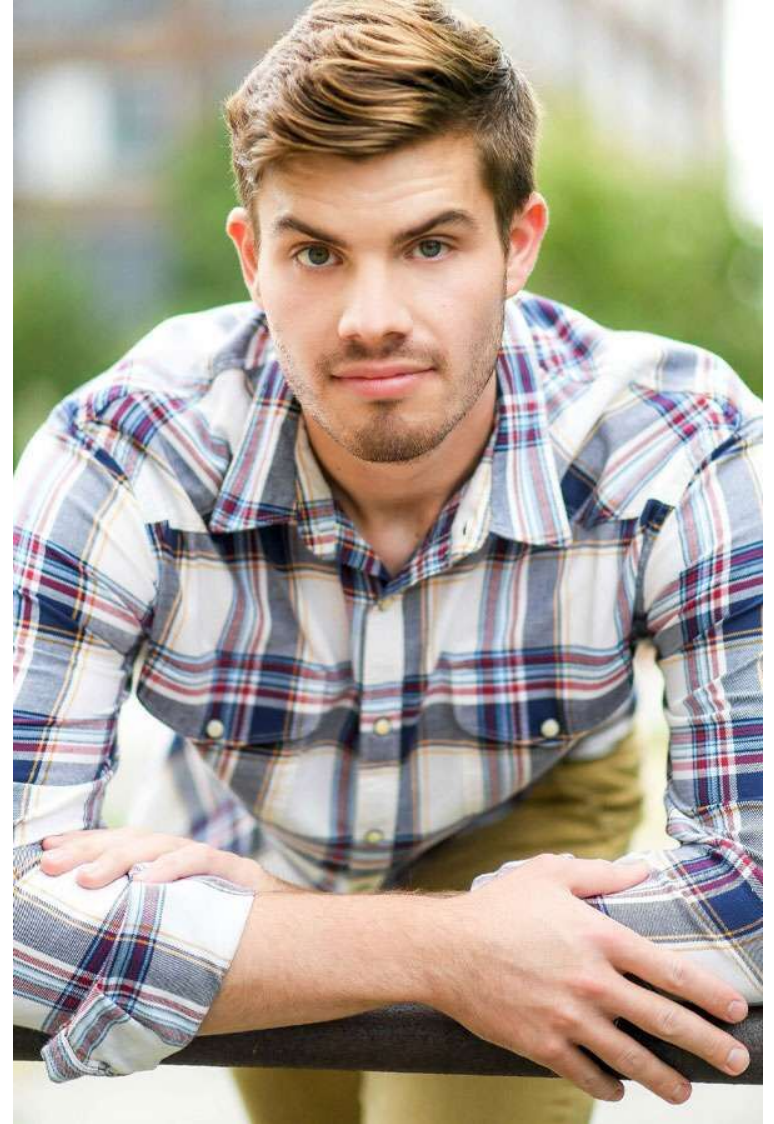

ALEX MILLS

HEIGHT 6'1"
SUIT 40
WAIST 32"
INSEAM 32"
SHIRT 16x35
SHOE 11
HAIR Brown
EYES Hazel

PMTM

ALEX MILLS

HEIGHT 6'1"
SUIT 40
WAIST 32"
INSEAM 32"
SHIRT 16x35
SHOE 11
HAIR Brown
EYES Hazel

PMTM

ALEX MILLS

HEIGHT 6'1"
SUIT 40
WAIST 32"
INSEAM 32"
SHIRT 16x35
SHOE 11
HAIR Brown
EYES Hazel

PMTM

ALEX MILLS

HEIGHT 6'1"
SUIT 40
WAIST 32"
INSEAM 32"
SHIRT 16x35
SHOE 11
HAIR Brown
EYES Hazel

PMTM