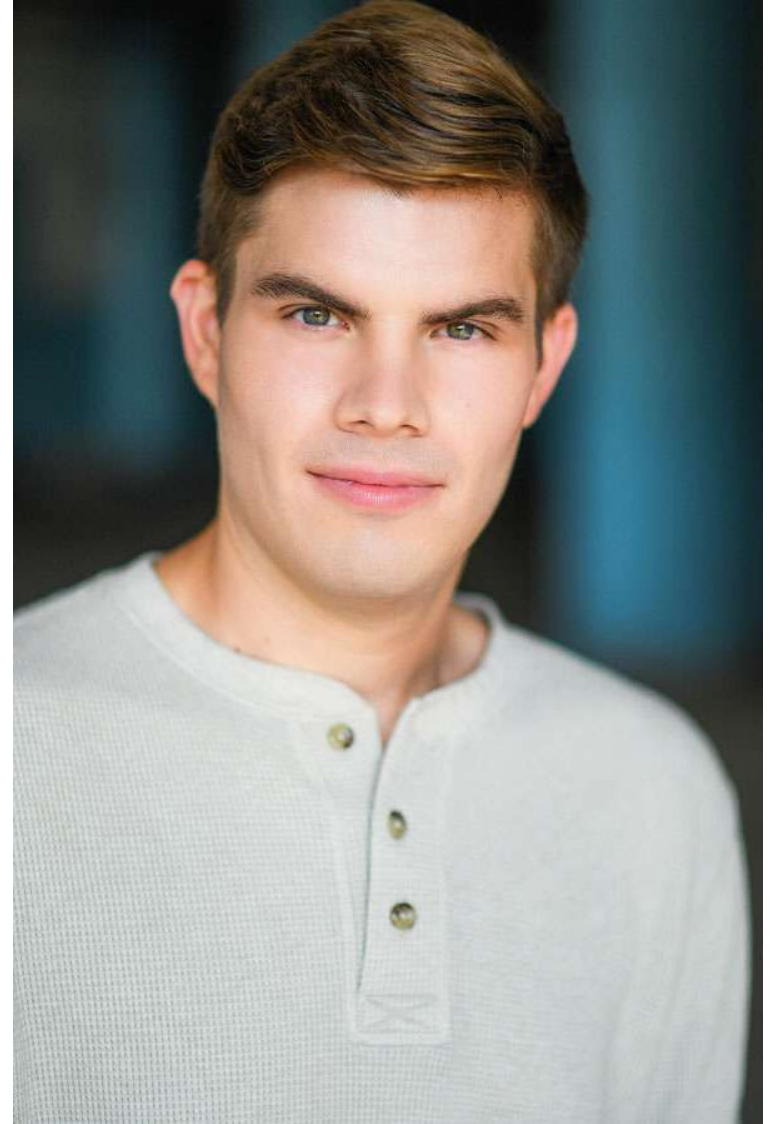

# ALEX MILLS

HEIGHT 6'1"  
SUIT 40  
WAIST 32"  
INSEAM 32"  
SHIRT 16x35  
SHOE 11  
HAIR Brown  
EYES Hazel

**PMTM**