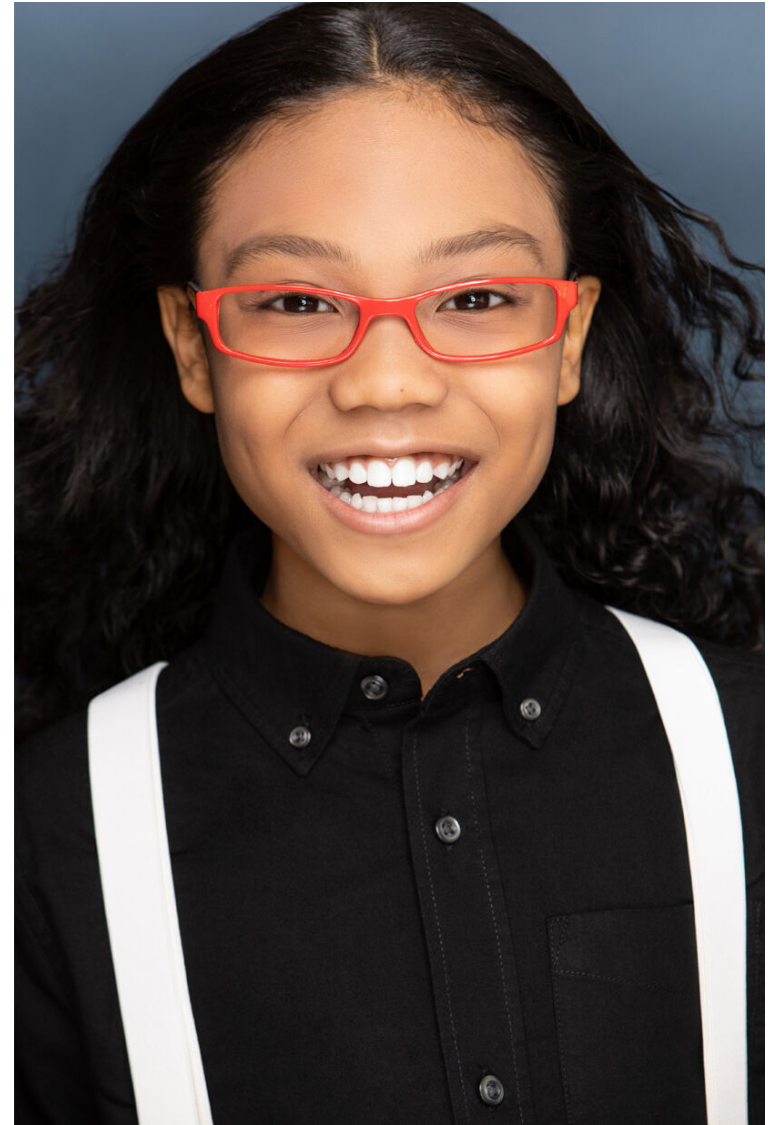

DANG SAENGSI PHAN

HEIGHT 4'7"
CHILDREN SIZE 12
SHOE 5
HAIR Black
EYES Brown

PMTM

DANG SAENGSI PHAN

HEIGHT 4'7"
CHILDREN SIZE 12
SHOE 5
HAIR Black
EYES Brown

PMTM

DANG SAENGSI PHAN

HEIGHT 4'7"
CHILDREN SIZE 12
SHOE 5
HAIR Black
EYES Brown

PMTM

DANG SAENGSI PHAN

HEIGHT 4'7"
CHILDREN SIZE 12
SHOE 5
HAIR Black
EYES Brown

PMTM

DANG SAENGSI PHAN

HEIGHT 4'7"
CHILDREN SIZE 12
SHOE 5
HAIR Black
EYES Brown

PMTM