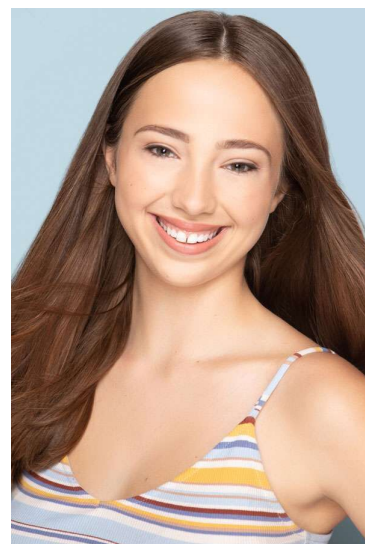

ANGELIQUE HANNA

HEIGHT 5'6"

HAIR Brown

DRESS 8

BUST 35"

WAIST 29"

EYES Hazel

HIPS 38