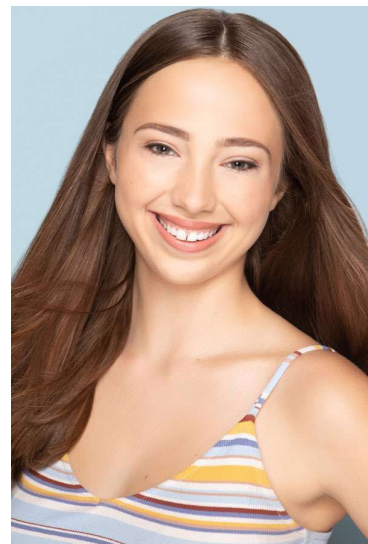

ANGELIQUE HANNA

HEIGHT 5'6"

HAIR Brown

DRESS 8

BUST 35"

WAIST 29"

EYES Hazel

HIPS 38