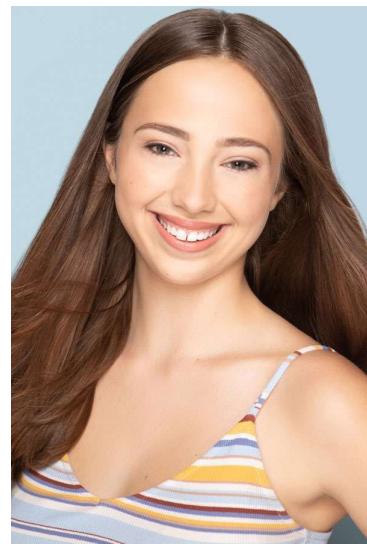

# ANGELIQUE HANNA

HEIGHT 5'6"

HAIR Brown

DRESS 8

BUST 35"

WAIST 29"

EYES Hazel

HIPS 38

SHOE 9