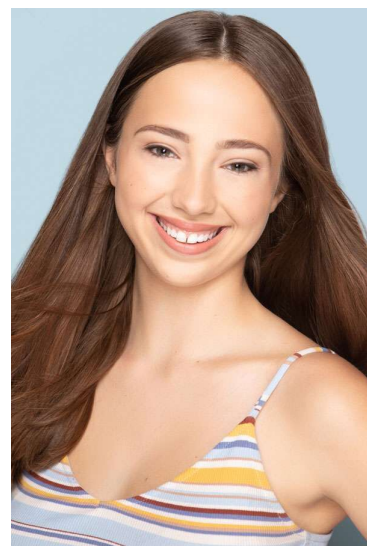

ANGELIQUE HANNA

HEIGHT 5'6"

HAIR Brown

DRESS 8

BUST 35"

WAIST 29"

EYES Hazel

HIPS 38