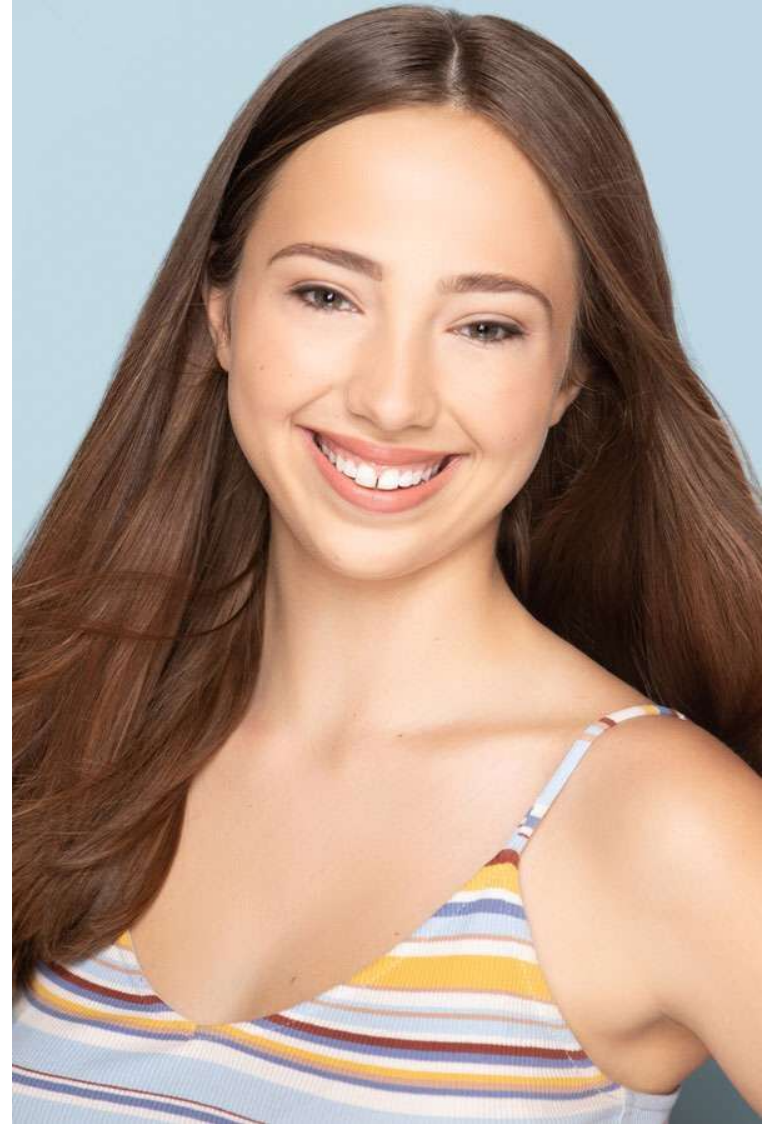

ANGELIQUE HANNA

HEIGHT 5'6"
DRESS 8
WAIST 29"
HIPS 38
BUST 35"
SHOE 9
HAIR Brown
EYES Hazel

PMTM