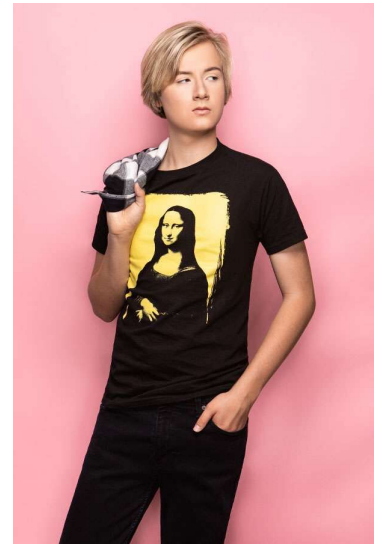

CARTER UNDERWOOD

HEIGHT 6'1"
HAIR Blonde
SUIT 40
SHIRT 15x34

WAIST 32"
EYES Hazel
INSEAM 34"
SHOE 11

PMTM

CARTER UNDERWOOD

HEIGHT 6'1"
HAIR Blonde
SUIT 40
SHIRT 15x34

WAIST 32"
EYES Hazel
INSEAM 34"
SHOE 11