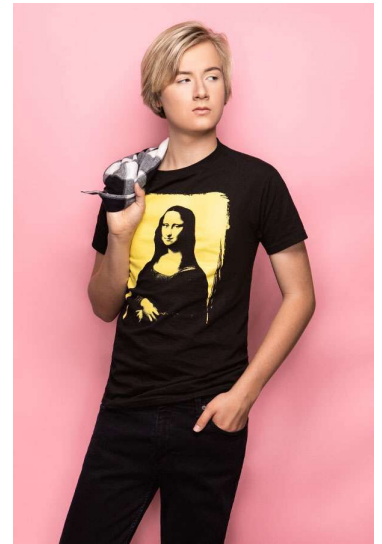

CARTER UNDERWOOD

HEIGHT 6'1"
HAIR Blonde
SUIT 40
SHIRT 15x34

WAIST 32"
EYES Hazel
INSEAM 34"
SHOE 11

PMTM

CARTER UNDERWOOD

HEIGHT 6'1"

HAIR Blonde

SUIT 40

SHIRT 15x34

WAIST 32"

EYES Hazel

INSEAM 34"

SHOE 11

PMTM