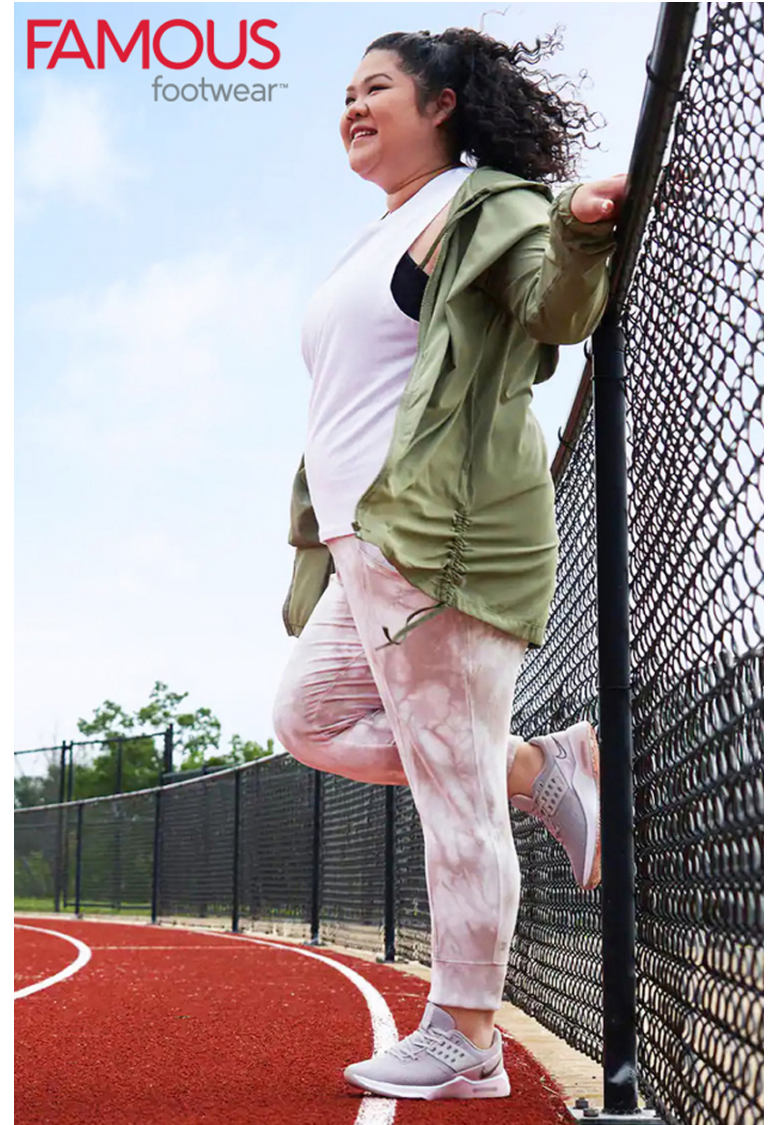

PAMELA SUVANNA

HEIGHT 5'3"
DRESS 16
WAIST 35"
HIPS 43
BUST 42"
SHOE 8
HAIR Black
EYES Brown

PMTM