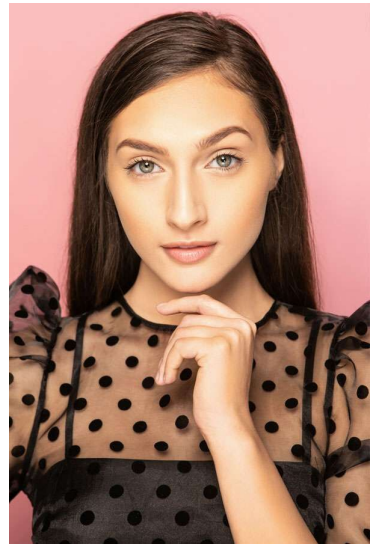

MERIAM AL-FALEH

HEIGHT 5'4"

HAIR Brown

DRESS 0

BUST 32"

WAIST 23"

EYES Green

HIPS 33

SHOE 6

PMTM

MERIAM AL-FALEH

HEIGHT 5'4"

HAIR Brown

DRESS 0

BUST 32"

WAIST 23"