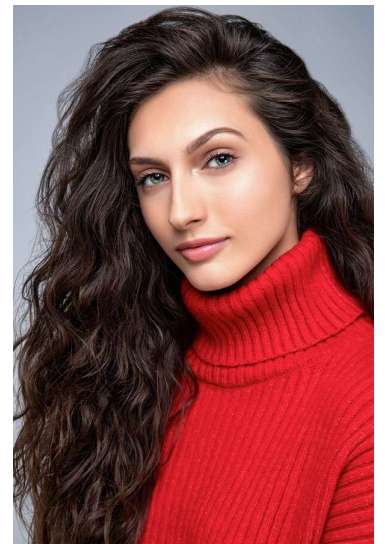

MERIAM AL-FALEH

HEIGHT 5'4"

HAIR Brown

DRESS 0

BUST 32"

WAIST 23"

EYES Green

HIPS 33

SHOE 6

PMTM

MERIAM AL-FALEH

HEIGHT 5'4"

HAIR Brown

DRESS 0

BUST 32"

WAIST 23"