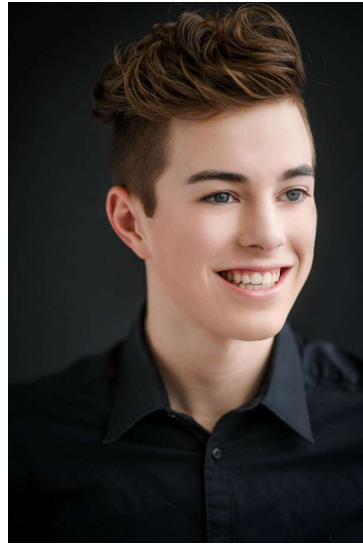

JEREMY HUTCHINS

HEIGHT 6'1"
HAIR Brown
SUIT 40
SHIRT 15x34

WAIST 30"
EYES Blue
INSEAM 34"
SHOE 11

PMTM