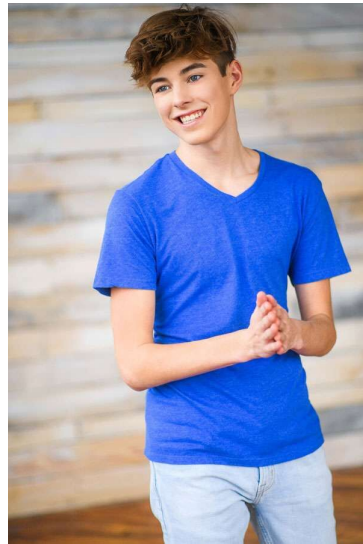

JEREMY HUTCHINS

HEIGHT 6'1"
HAIR Brown
SUIT 40
SHIRT 15x34

WAIST 30"
EYES Blue
INSEAM 34"
SHOE 11

PMTM