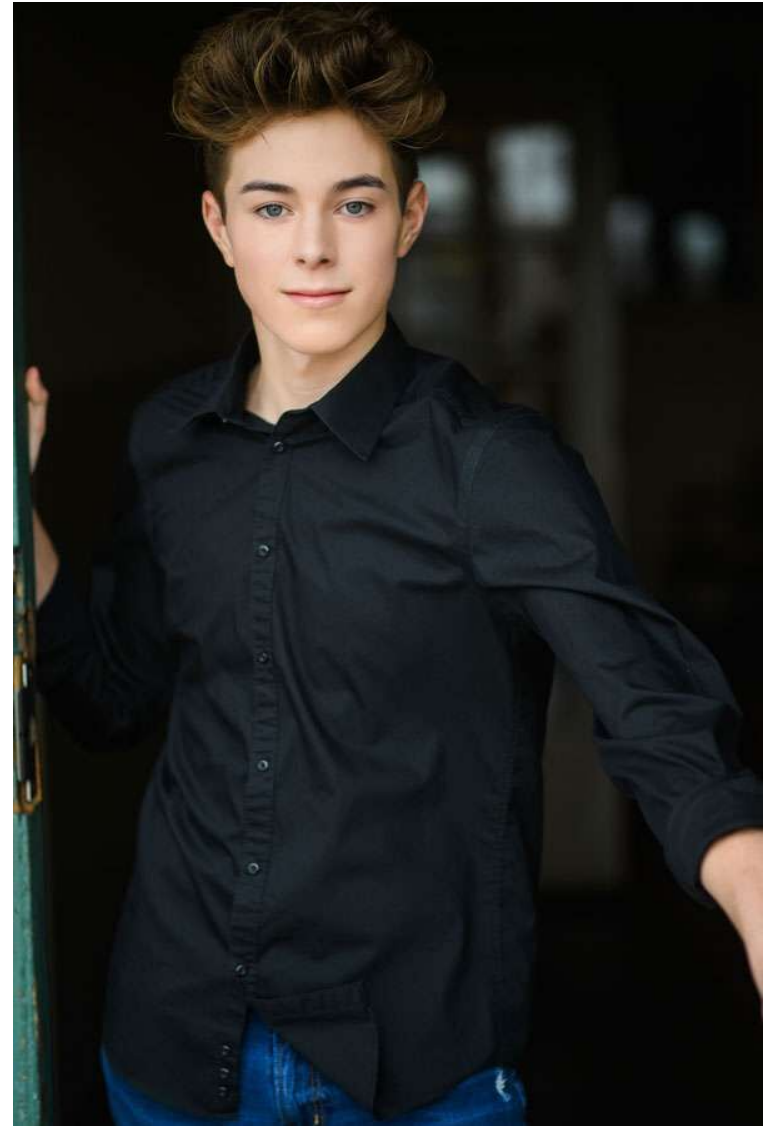

JEREMY HUTCHINS

HEIGHT 6'1"
SUIT 40
WAIST 30"
INSEAM 34"
SHIRT 15x34
SHOE 11
HAIR Brown
EYES Blue

PMTM

JEREMY HUTCHINS

HEIGHT 6'1"
SUIT 40
WAIST 30"
INSEAM 34"
SHIRT 15x34
SHOE 11
HAIR Brown
EYES Blue

PMTM