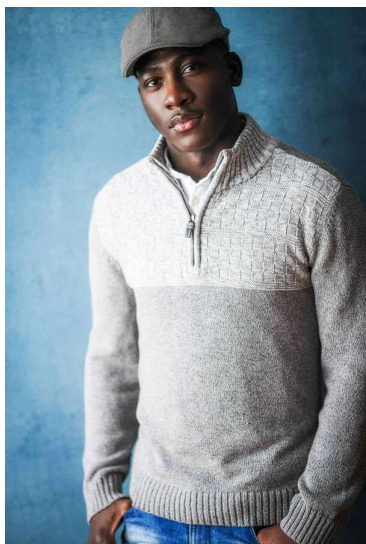

ABAYOMI OMOTOLA

HEIGHT 5'11"
HAIR Black
SUIT 40
SHIRT 15x34

WAIST 30"
EYES Brown
INSEAM 32"
SHOE 11

PMTM