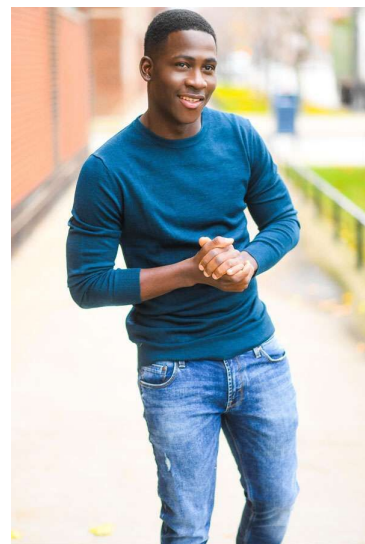

ABAYOMI OMOTOLA

HEIGHT 5'11"
HAIR Black
SUIT 40
SHIRT 15x34

WAIST 30"
EYES Brown
INSEAM 32"
SHOE 11

PMTM