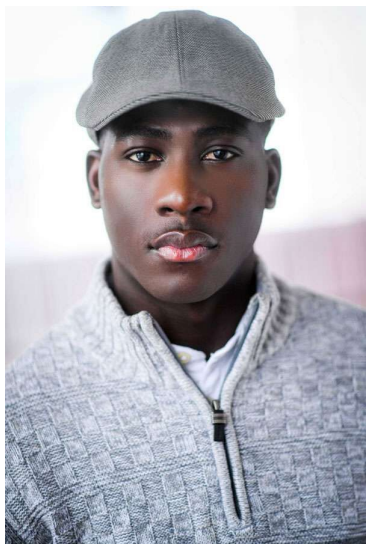

ABAYOMI OMOTOLA

HEIGHT 5'11"
HAIR Black
SUIT 40
SHIRT 15x34

WAIST 30"
EYES Brown
INSEAM 32"
SHOE 11

PMTM