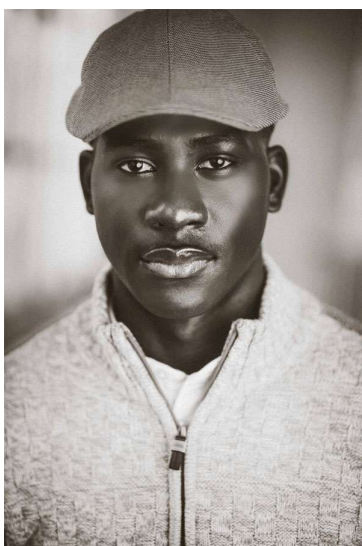

ABAYOMI OMOTOLA

HEIGHT 5'11"
HAIR Black
SUIT 40
SHIRT 15x34

WAIST 30"
EYES Brown
INSEAM 32"
SHOE 11

PMTM