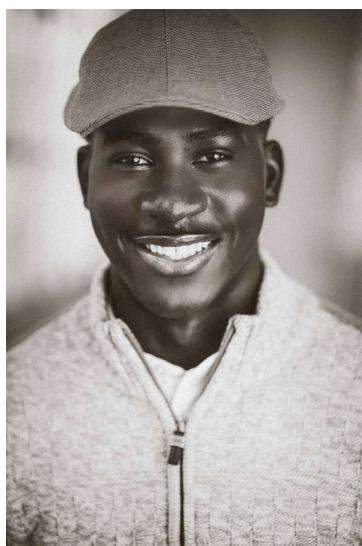

ABAYOMI OMOTOLA

HEIGHT 5'11"
HAIR Black
SUIT 40
SHIRT 15x34

WAIST 30"
EYES Brown
INSEAM 32"
SHOE 11

PMTM