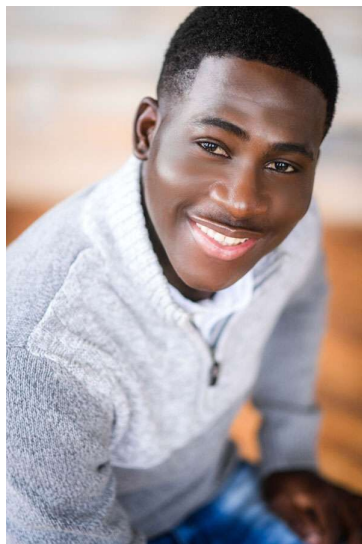

ABAYOMI OMOTOLA

HEIGHT 5'11"
HAIR Black
SUIT 40
SHIRT 15x34

WAIST 30"
EYES Brown
INSEAM 32"
SHOE 11

PMTM