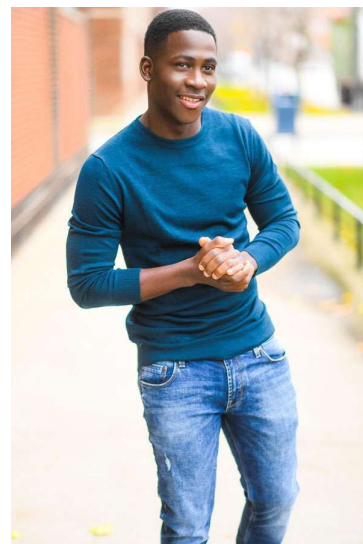

ABAYOMI OMOTOLA

HEIGHT 5'11"
HAIR Black
SUIT 40
SHIRT 15x34

WAIST 30"
EYES Brown
INSEAM 32"
SHOE 11

PMTM