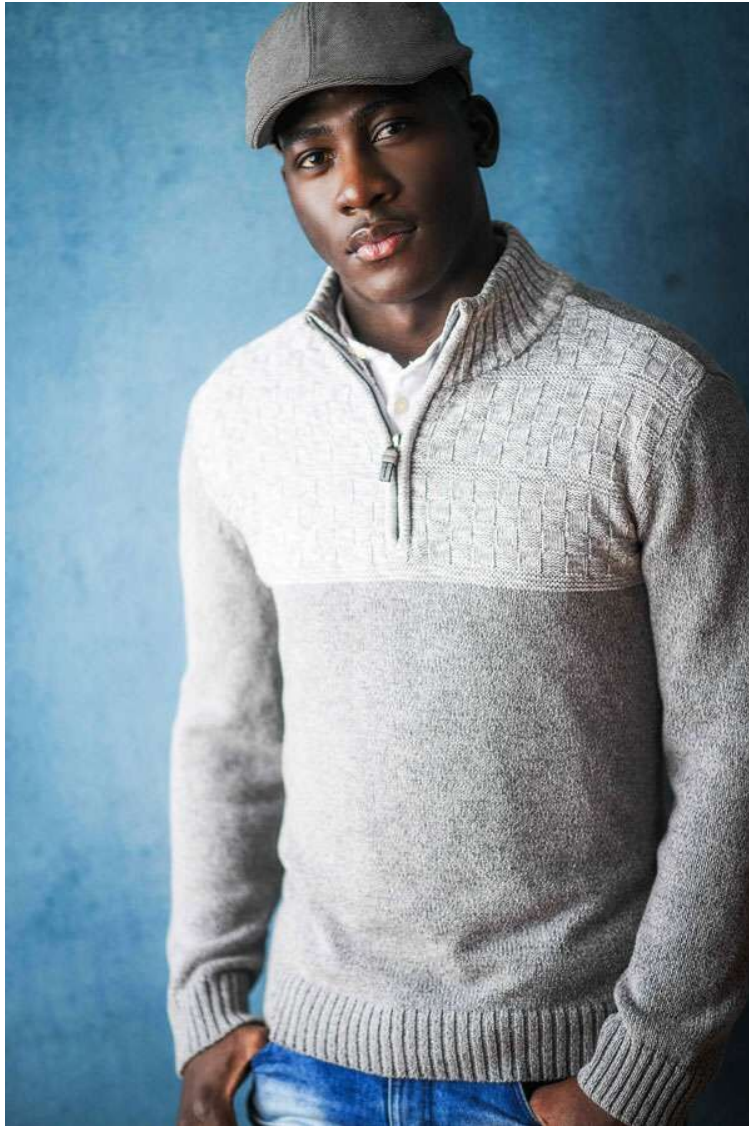

# ABAYOMI OMOTOLA

HEIGHT 5'11"  
SUIT 40  
WAIST 30"  
INSEAM 32"  
SHIRT 15x34  
SHOE 11  
HAIR Black  
EYES Brown

**PMTM**