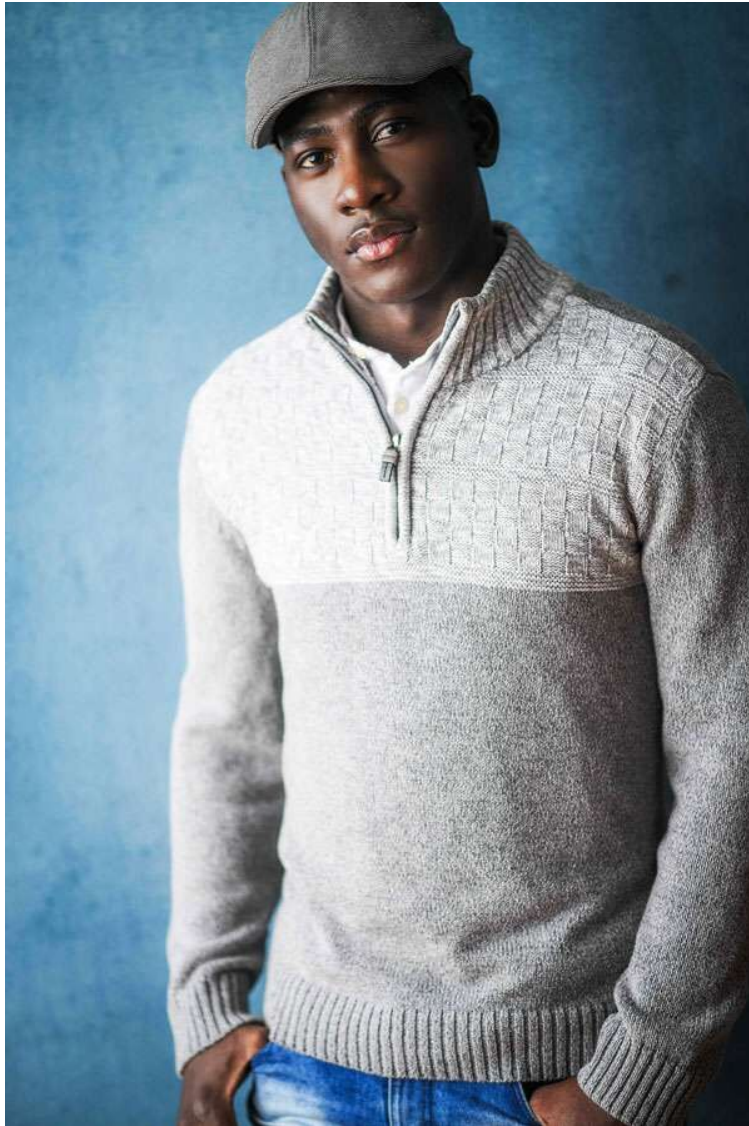

ABAYOMI OMOTOLA

HEIGHT 5'11"
SUIT 40
WAIST 30"
INSEAM 32"
SHIRT 15x34
SHOE 11
HAIR Black
EYES Brown

PMTM