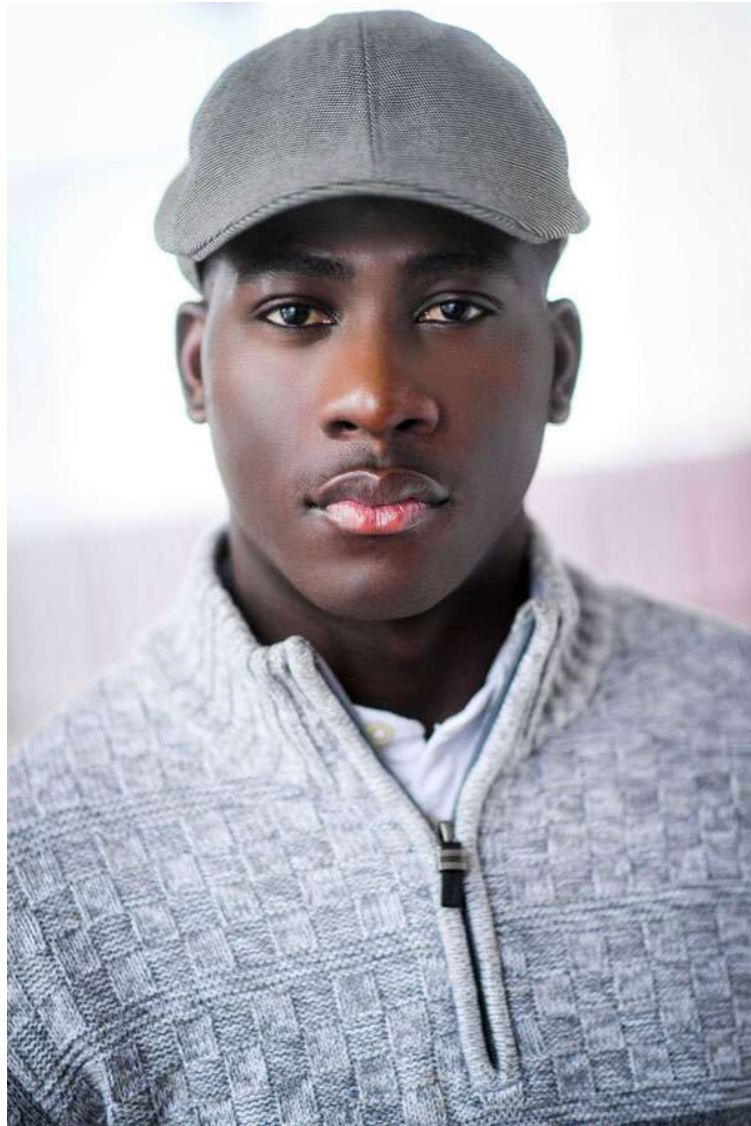

# ABAYOMI OMOTOLA

HEIGHT 5'11"  
SUIT 40  
WAIST 30"  
INSEAM 32"  
SHIRT 15x34  
SHOE 11  
HAIR Black  
EYES Brown

**PMTM**