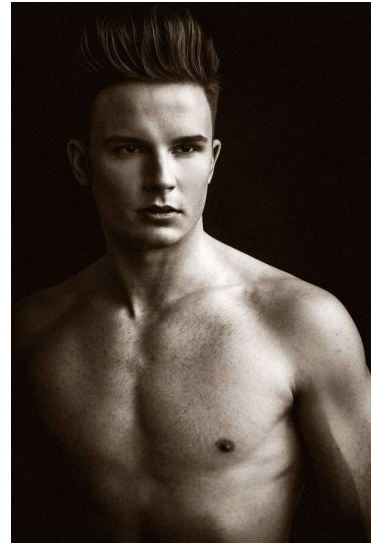

# ALEC JENDRE

HEIGHT 6'0"  
HAIR Brown  
SUIT 40  
SHIRT 15x34

WAIST 30"  
EYES Brown  
INSEAM 32"  
SHOE 10

# ALEC JENDRE

HEIGHT	6'0"	WAIST	30"
HAIR	Brown	EYES	Brown
SUIT	40	INSEAM	32"
SHIRT	15x34	SHOE	10

**PMTM**