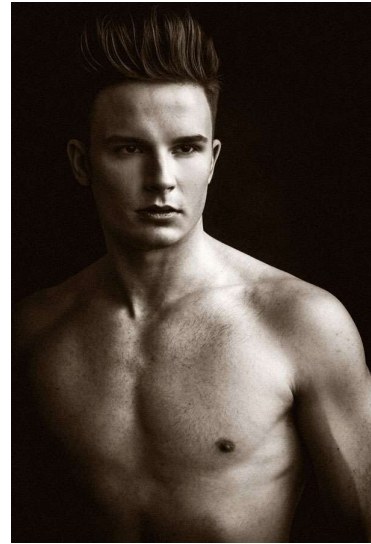

# ALEC JENDRE

HEIGHT 6'0"  
HAIR Brown  
SUIT 40  
SHIRT 15x34

WAIST 30"  
EYES Brown  
INSEAM 32"  
SHOE 10

# ALEC JENDRE

HEIGHT	6'0"	WAIST	30"
HAIR	Brown	EYES	Brown
SUIT	40	INSEAM	32"
SHIRT	15x34	SHOE	10