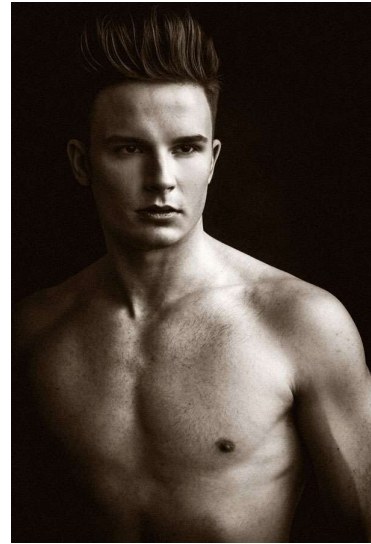

ALEC JENDRE

HEIGHT	6'0"	WAIST	30"
HAIR	Brown	EYES	Brown
SUIT	40	INSEAM	32"
SHIRT	15x34	SHOE	10

PMTM