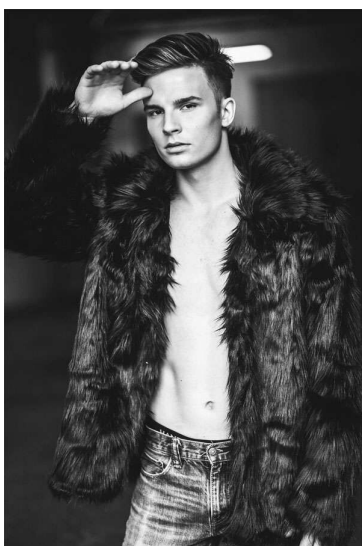

ALEC JENDRE

HEIGHT 6'0"
HAIR Brown
SUIT 40
SHIRT 15x34

WAIST 30"
EYES Brown
INSEAM 32"
SHOE 10

PMTM

ALEC JENDRE

HEIGHT	6'0"	WAIST	30"
HAIR	Brown	EYES	Brown
SUIT	40	INSEAM	32"
SHIRT	15x34	SHOE	10

PMTM