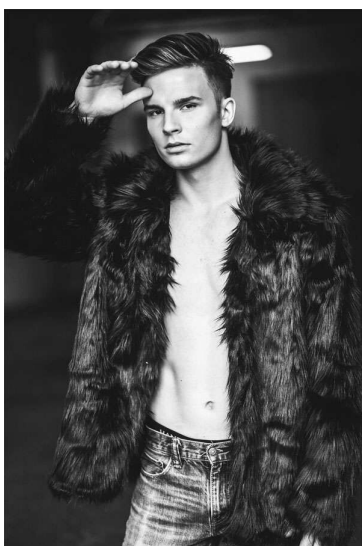

# ALEC JENDRE

HEIGHT 6'0"  
HAIR Brown  
SUIT 40  
SHIRT 15x34

WAIST 30"  
EYES Brown  
INSEAM 32"  
SHOE 10

# ALEC JENDRE

HEIGHT	6'0"	WAIST	30"
HAIR	Brown	EYES	Brown
SUIT	40	INSEAM	32"
SHIRT	15x34	SHOE	10