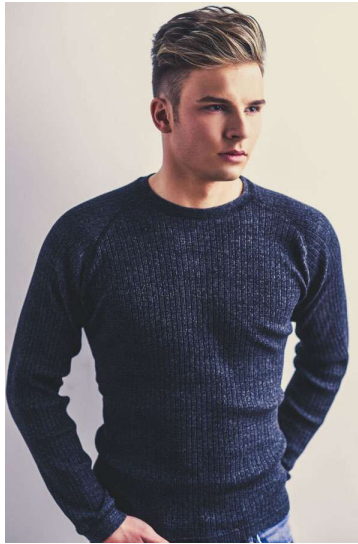

# ALEC JENDRE

HEIGHT 6'0"  
HAIR Brown  
SUIT 40  
SHIRT 15x34

WAIST 30"  
EYES Brown  
INSEAM 32"  
SHOE 10

# ALEC JENDRE

HEIGHT	6'0"	WAIST	30"
HAIR	Brown	EYES	Brown
SUIT	40	INSEAM	32"
SHIRT	15x34	SHOE	10

**PMTM**