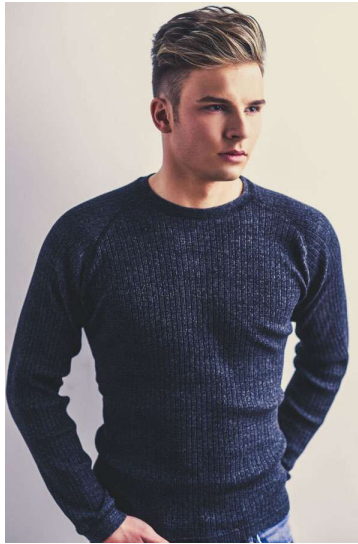

ALEC JENDRE

HEIGHT	6'0"	WAIST	30"
HAIR	Brown	EYES	Brown
SUIT	40	INSEAM	32"
SHIRT	15x34	SHOE	10

PMTM