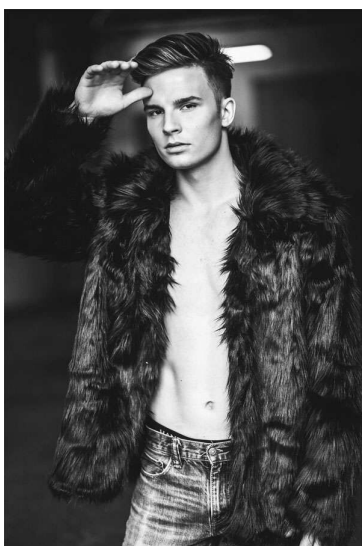

# ALEC JENDRE

HEIGHT 6'0"  
HAIR Brown  
SUIT 40  
SHIRT 15x34

WAIST 30"  
EYES Brown  
INSEAM 32"  
SHOE 10

# ALEC JENDRE

HEIGHT	6'0"	WAIST	30"
HAIR	Brown	EYES	Brown
SUIT	40	INSEAM	32"
SHIRT	15x34	SHOE	10

**PMTM**