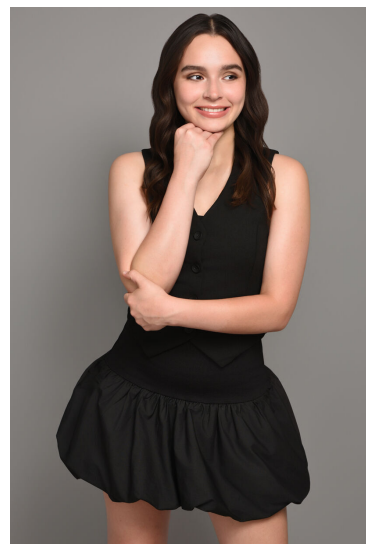

YANISE GIRALDO REGUEIRA

HEIGHT 5'7"

WAIST 29"

HAIR Brown

EYES Brown

DRESS 7

HIPS 37

BUST 35"