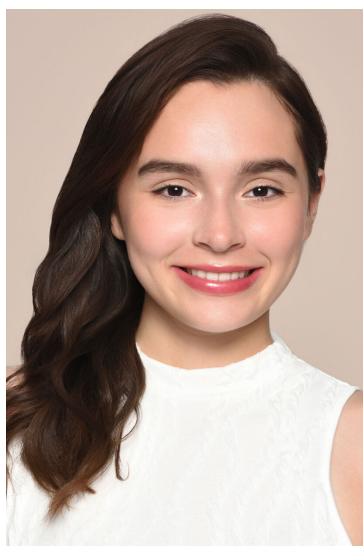

YANISE GIRALDO REGUEIRA

HEIGHT 5'7"

WAIST 29"

HAIR Brown

EYES Brown

DRESS 7

HIPS 37

BUST 35"