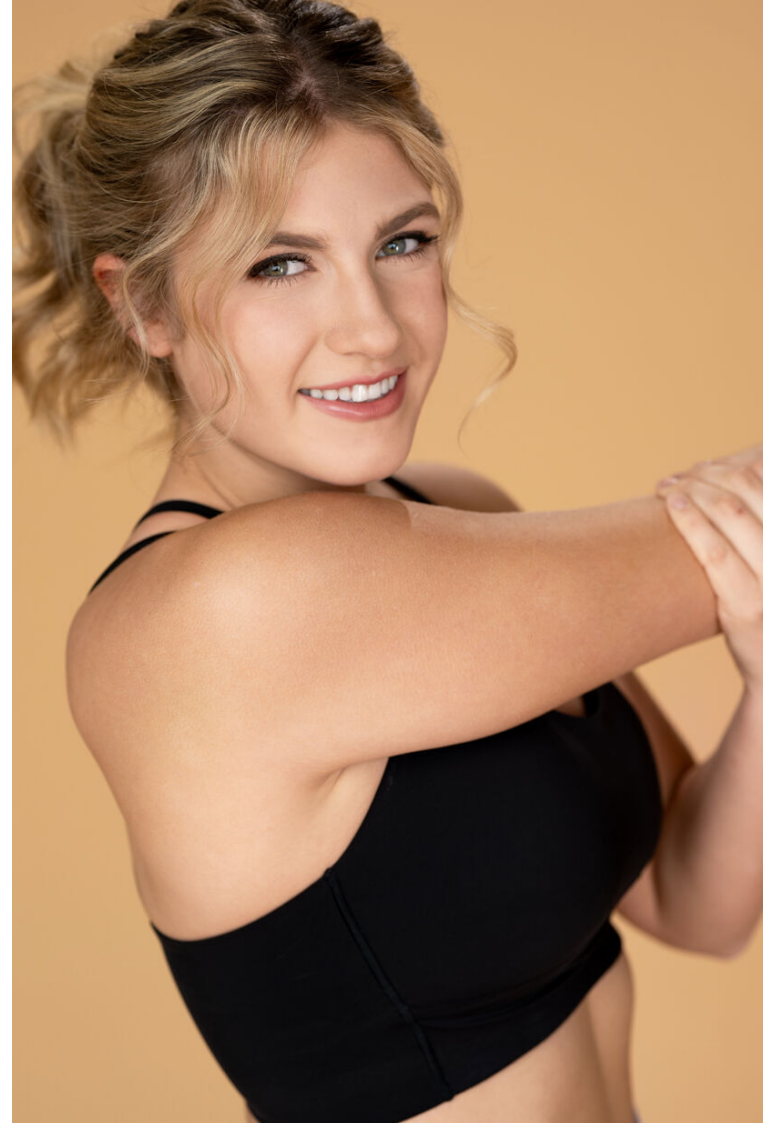

BROOKE STEYER

HEIGHT 5'8"
DRESS 6
WAIST 29"
HIPS 35
BUST 35"
SHOE 8
HAIR Brown
EYES Hazel

PMTM