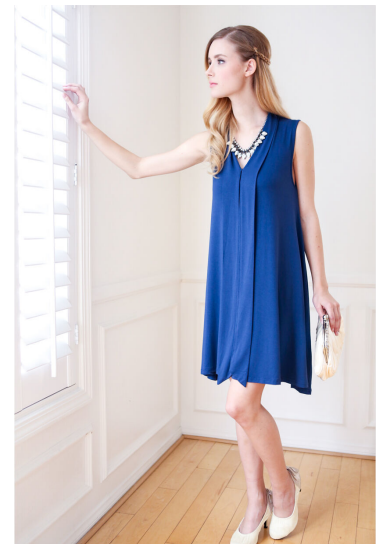

AIRE SIRVAITIS

HEIGHT 5'8"

HAIR Blonde

DRESS 2

BUST 33"

WAIST 24"

EYES Green

HIPS 34

SHOE 8

PMTM

AIRE SIRVAITIS

HEIGHT 5'8"

HAIR Blonde

DRESS 2

BUST 33"

WAIST 24"