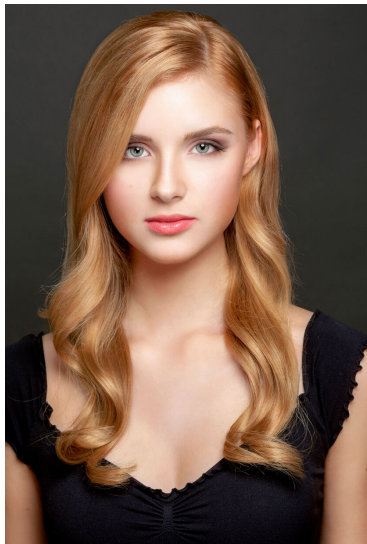

AIRE SIRVAITIS

HEIGHT 5'8"

HAIR Blonde

DRESS 2

BUST 33"

WAIST 24"

EYES Green

HIPS 34

SHOE 8

PMTM

AIRE SIRVAITIS

HEIGHT 5'8"

HAIR Blonde

DRESS 2

BUST 33"

WAIST 24"