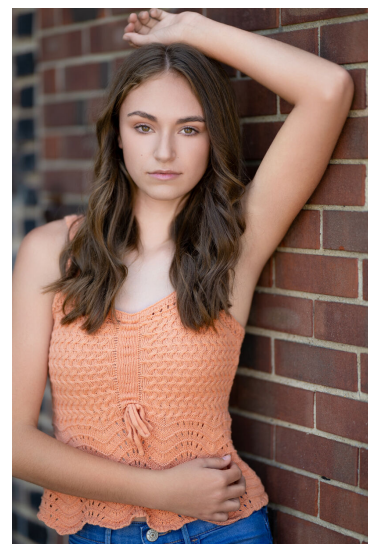

ASIA BECHTEL

HEIGHT 5'10"
HAIR Brown
DRESS 2
BUST 32"

WAIST 26"
EYES Brown
HIPS 34
SHOE 8

PMTM

ASIA BECHTEL

HEIGHT 5'10"

HAIR Brown

DRESS 2

BUST 32"

WAIST 26"

EYES Brown

HIPS 34

SHOE 8

PMTM