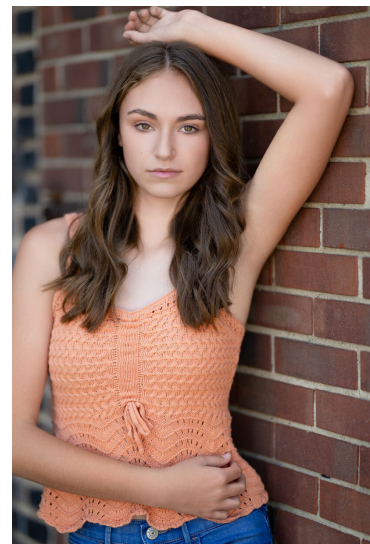

ASIA BECHTEL

HEIGHT 5'10"
HAIR Brown
DRESS 2
BUST 32"

WAIST 26"
EYES Brown
HIPS 34
SHOE 8

PMTM

ASIA BECHTEL

HEIGHT	5'10"	WAIST	26"
HAIR	Brown	EYES	Brown
DRESS	2	HIPS	34
BUST	32"	SHOE	8

PMTM