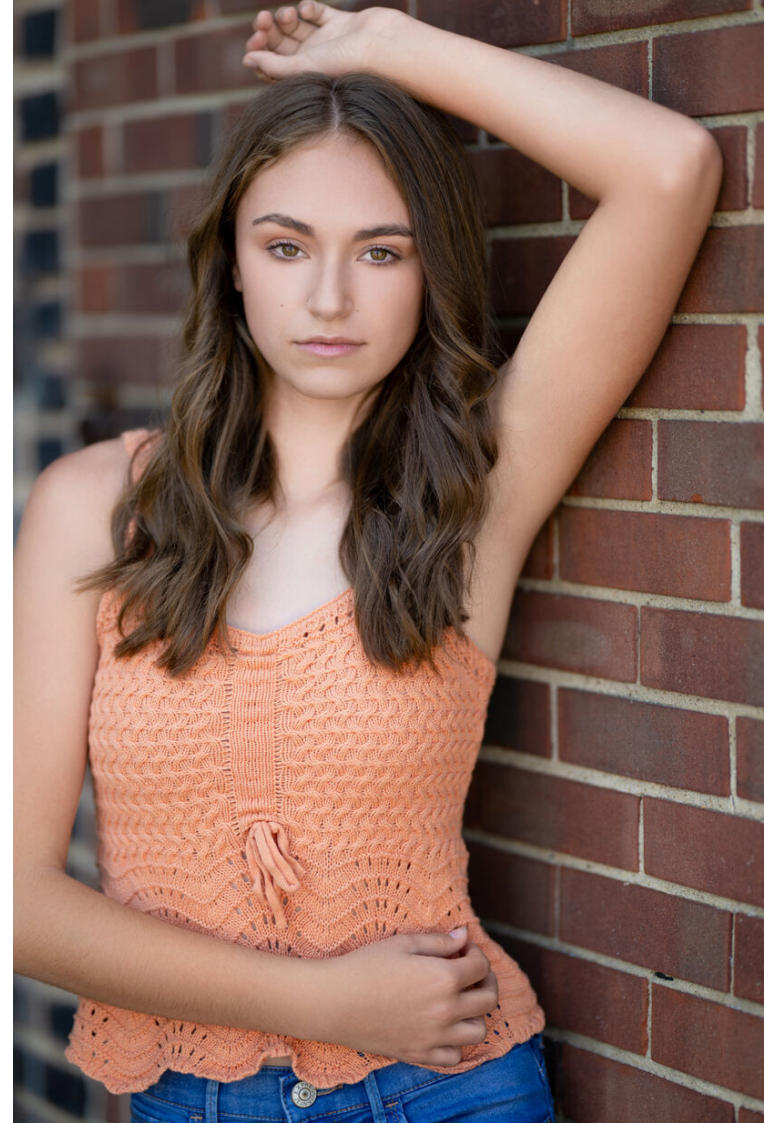

ASIA BECHTEL

HEIGHT 5'10"
DRESS 2
WAIST 26"
HIPS 34
BUST 32"
SHOE 8
HAIR Brown
EYES Brown

PMTM