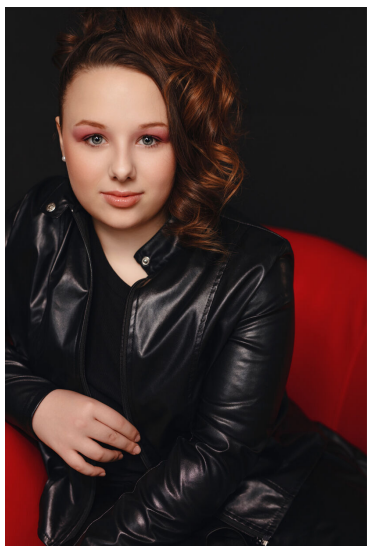

# ALEXIS DALPRA

HEIGHT 5'2"  
HAIR Brown  
DRESS 8  
BUST 40"

WAIST 35"  
EYES Blue  
HIPS 43  
SHOE 7

**PMTM**