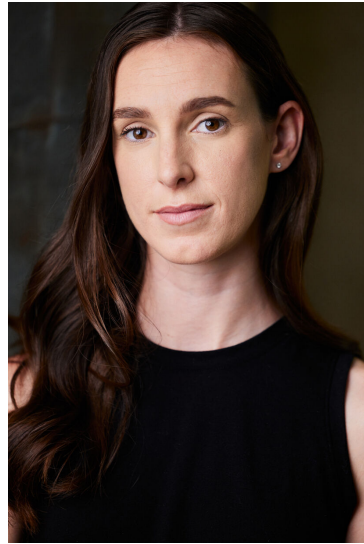

ALECIA SCOTT

HEIGHT 5'4"

HAIR Brown

DRESS 0

BUST 30"

WAIST 24"

EYES Brown

HIPS 30

SHOE 6

PMTM