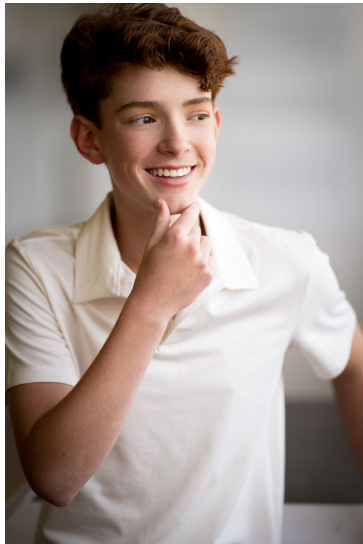

# CALLAHAN JOHNSON

HEIGHT 5'7"  
HAIR Red  
SUIT 34  
SHIRT 14x32

WAIST 28"  
EYES Brown  
INSEAM 29"  
SHOE 10

**PMTM**