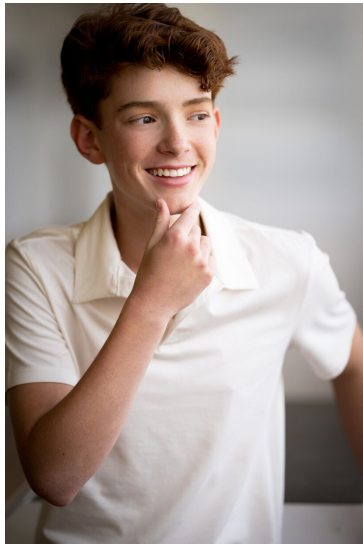

CALLAHAN JOHNSON

HEIGHT 5'11"
HAIR Red
SUIT 34
SHIRT 14x32

WAIST 28"
EYES Brown
INSEAM 29"
SHOE 10

PMTM