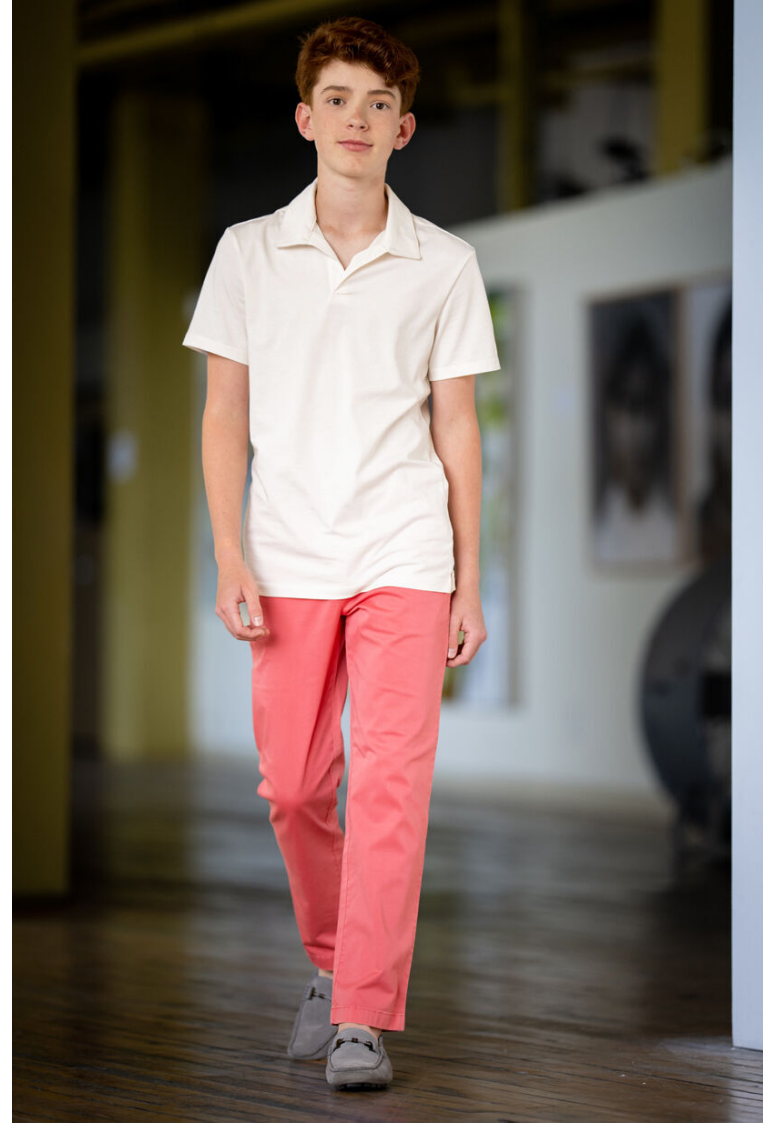

# CALLAHAN JOHNSON

HEIGHT 5'11"  
SUIT 34  
WAIST 28"  
INSEAM 29"  
SHIRT 14x32  
SHOE 10  
HAIR Red  
EYES Brown

**PMTM**