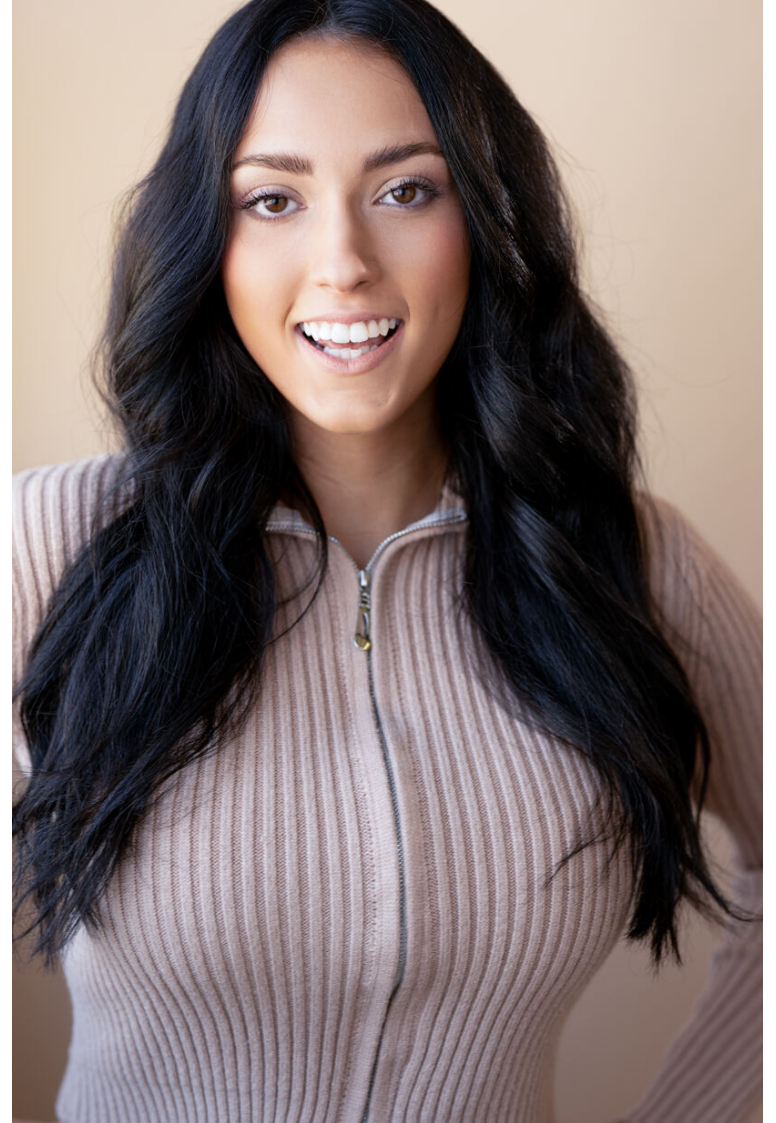

# AUBREY URBIETA

HEIGHT 5'8"  
DRESS 4  
WAIST 27"  
HIPS 34  
BUST 37"  
SHOE 7  
HAIR Brown  
EYES Brown

**PMTM**