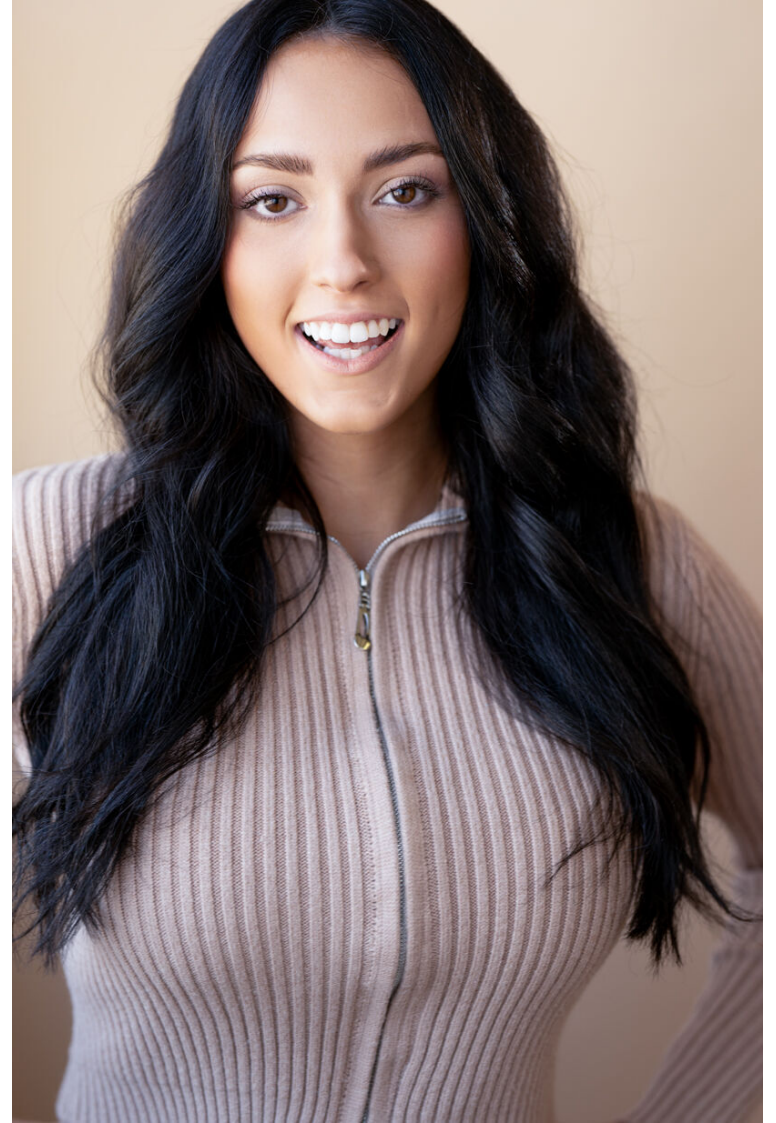

AUBREY URBIETA

HEIGHT 5'8"
DRESS 4
WAIST 27"
HIPS 34
BUST 37"
SHOE 7
HAIR Brown
EYES Brown

PMTM