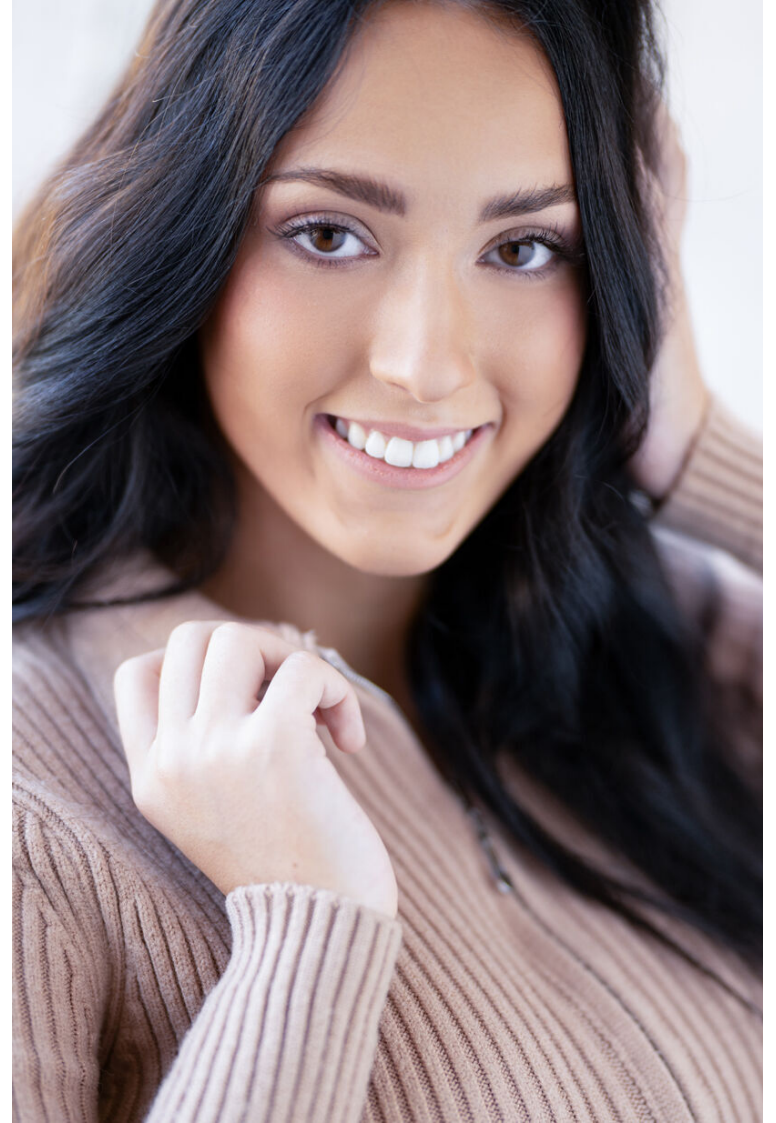

AUBREY URBIETA

HEIGHT 5'8"
DRESS 4
WAIST 27"
HIPS 34
BUST 37"
SHOE 7
HAIR Brown
EYES Brown

PMTM