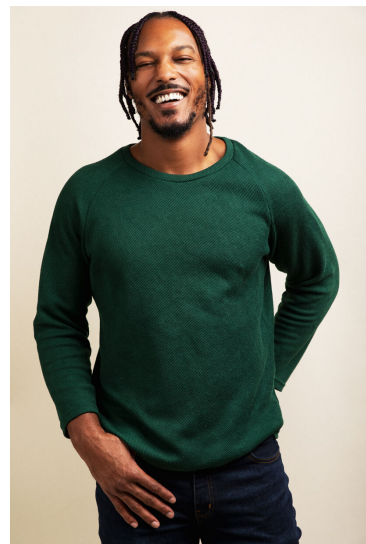

ANDREW MOREHEAD

HEIGHT 6'4"
HAIR Black
SUIT 52
SHIRT 17x36

WAIST 44"
EYES Brown
INSEAM 32"
SHOE 13

PMTM