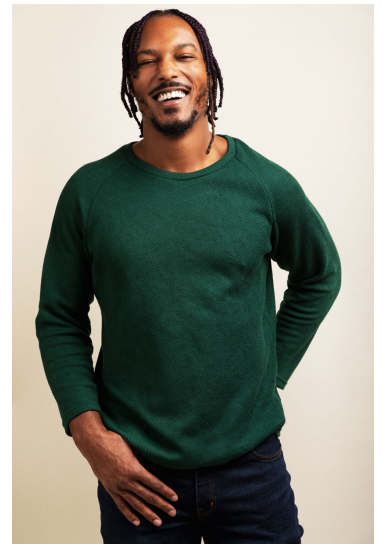

ANDREW MOREHEAD

HEIGHT 6'4"
HAIR Black
SUIT 52
SHIRT 17x36

WAIST 44"
EYES Brown
INSEAM 32"
SHOE 13

PMTM