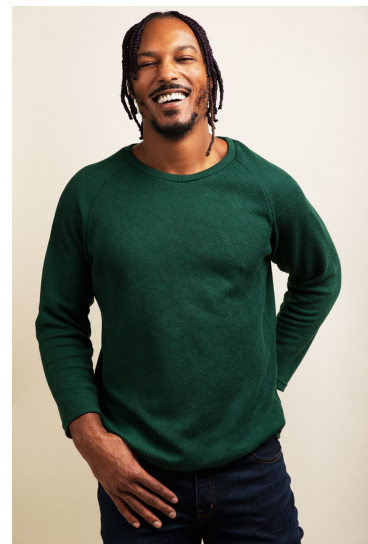

# ANDREW MOREHEAD

HEIGHT 6'4"  
HAIR Black  
SUIT 52  
SHIRT 17x36

WAIST 44"  
EYES Brown  
INSEAM 32"  
SHOE 13

**PMTM**