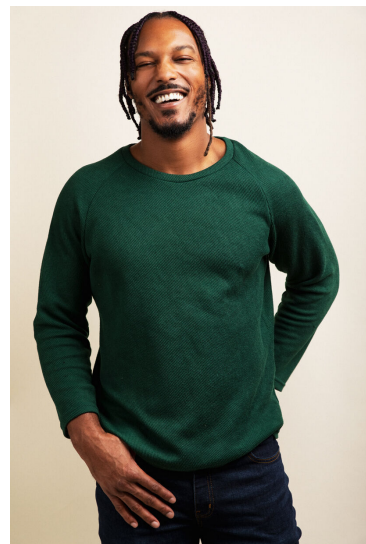

# ANDREW MOREHEAD

HEIGHT 6'4"  
HAIR Black  
SUIT 52  
SHIRT 17x36

WAIST 44"  
EYES Brown  
INSEAM 32"  
SHOE 13

**PMTM**