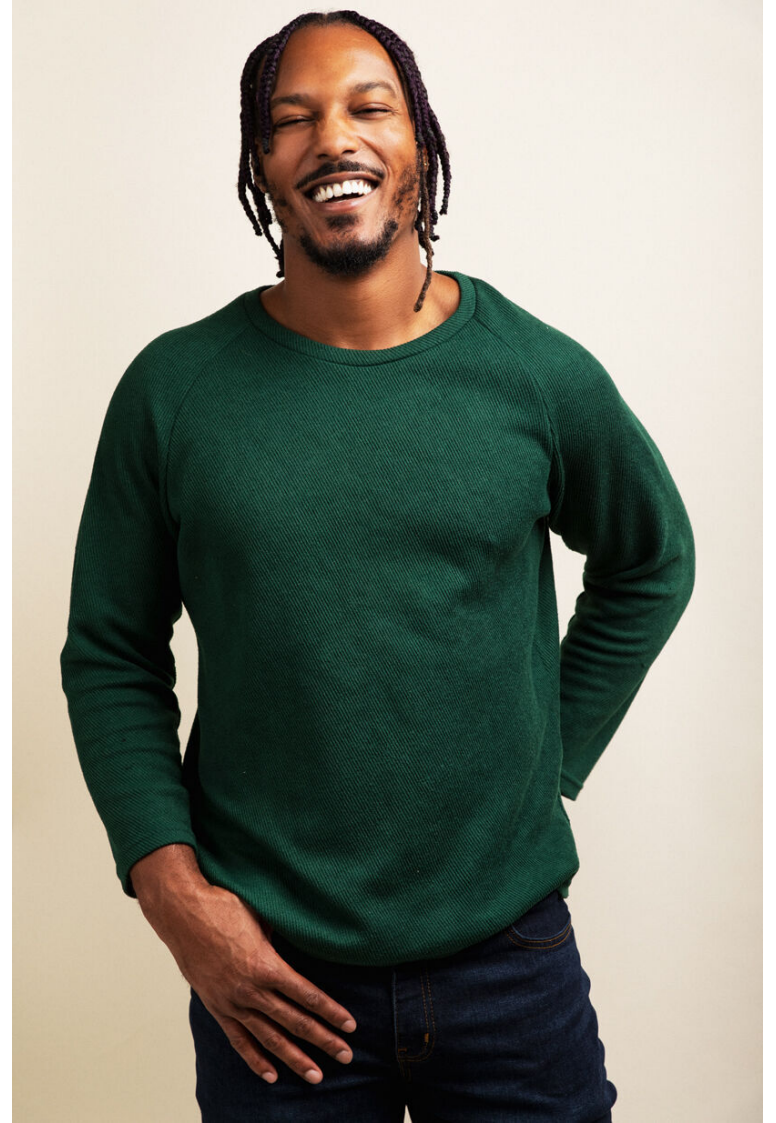

ANDREW MOREHEAD

HEIGHT 6'4"
SUIT 52
WAIST 44"
INSEAM 32"
SHIRT 17x36
SHOE 13
HAIR Black
EYES Brown

PMTM

ANDREW MOREHEAD

HEIGHT 6'4"
SUIT 52
WAIST 44"
INSEAM 32"
SHIRT 17x36
SHOE 13
HAIR Black
EYES Brown

PMTM

ANDREW MOREHEAD

HEIGHT 6'4"
SUIT 52
WAIST 44"
INSEAM 32"
SHIRT 17x36
SHOE 13
HAIR Black
EYES Brown

PMTM