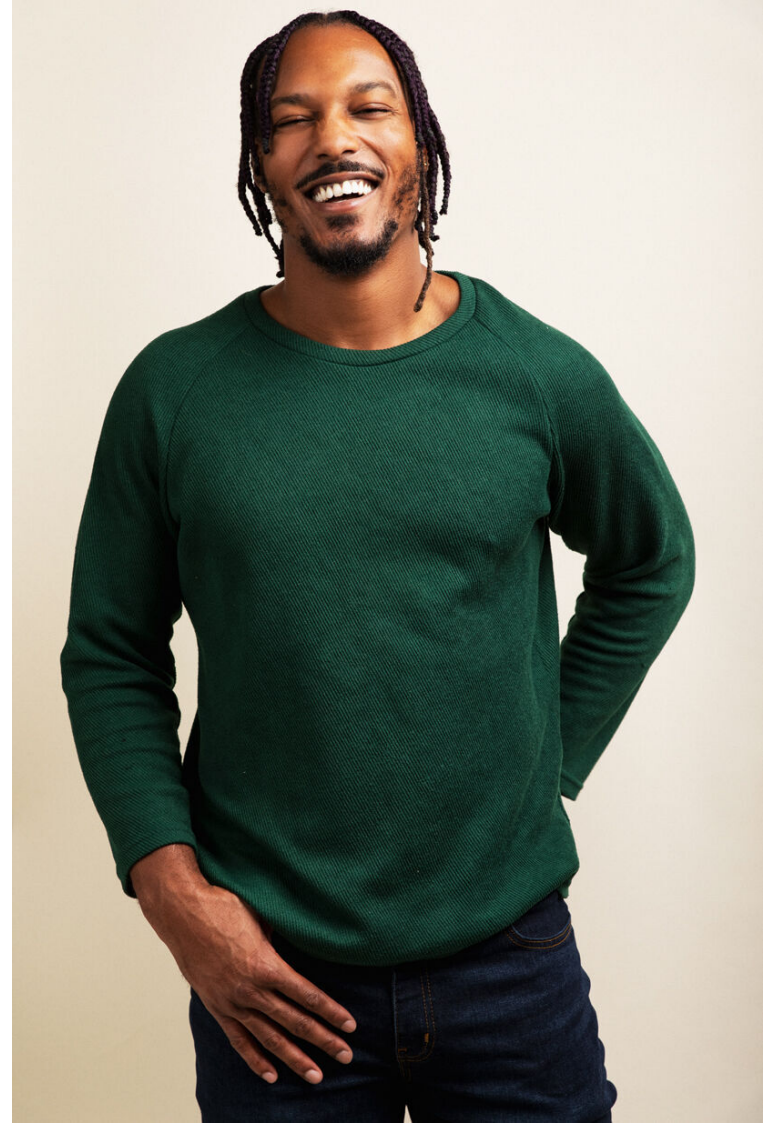

# ANDREW MOREHEAD

HEIGHT 6'4"  
SUIT 52  
WAIST 44"  
INSEAM 32"  
SHIRT 17x36  
SHOE 13  
HAIR Black  
EYES Brown

**PMTM**