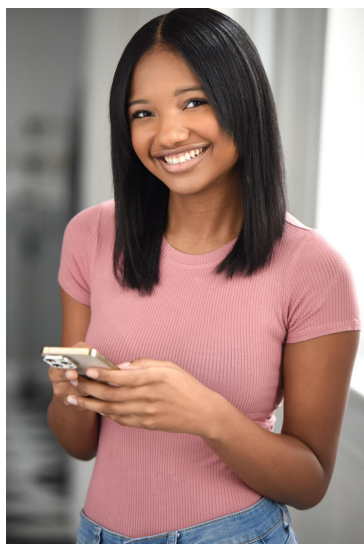

# AALIYAH MANN

HEIGHT 5'8"  
HAIR Black  
DRESS 4  
BUST 34"

WAIST 26"  
EYES Brown  
HIPS 36  
SHOE 11