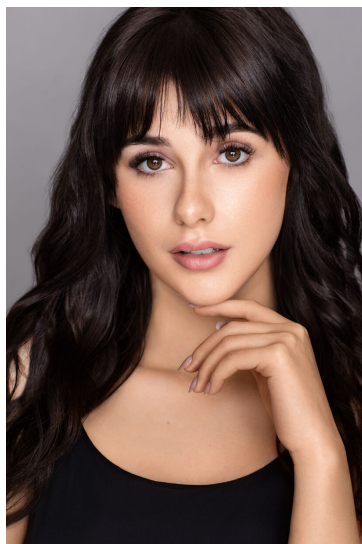

# ABBY CICCOLELLA

HEIGHT 5'3"

WAIST 28"

HAIR Brown

EYES Brown

DRESS 2

HIPS 38

BUST 34"

# ABBY CICCOLELLA

HEIGHT 5'3"  
HAIR Brown  
DRESS 2  
BUST 34"

WAIST 28"  
EYES Brown  
HIPS 38  
SHOE 7

**PMTM**