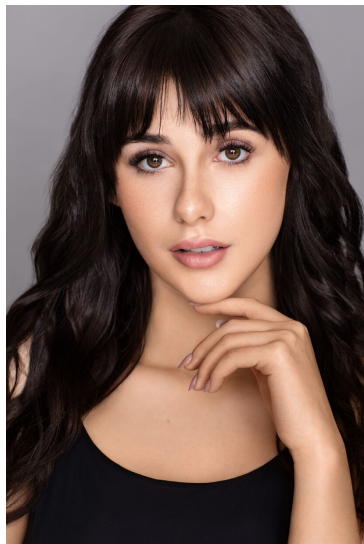

ABBY CICCOLELLA

HEIGHT 5'3"

WAIST 28"

HAIR Brown

EYES Brown

DRESS 2

HIPS 38

BUST 34"

SHOE 7

PMTM

ABBY CICCOLELLA

HEIGHT	5'3"	WAIST	28"
HAIR	Brown	EYES	Brown
DRESS	2	HIPS	38
BUST	34"	SHOE	7

PMTM