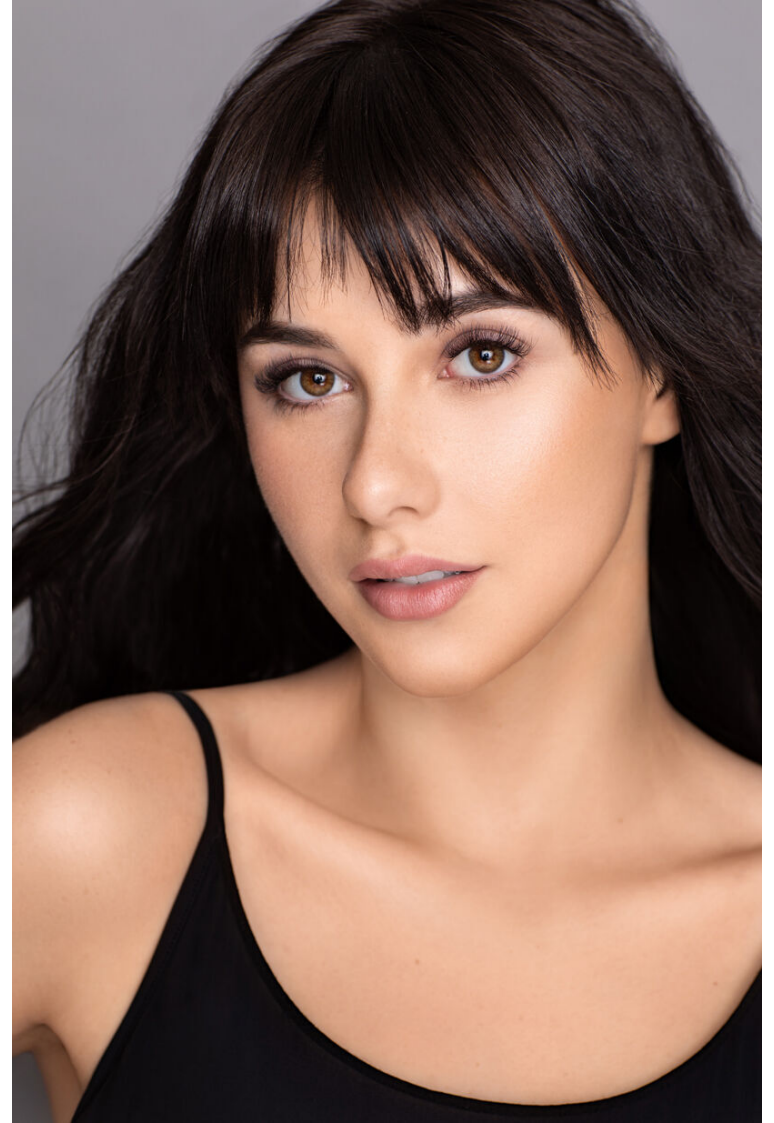

ABBY CICCOLELLA

HEIGHT 5'3"
DRESS 2
WAIST 28"
HIPS 38
BUST 34"
SHOE 7
HAIR Brown
EYES Brown

PMTM